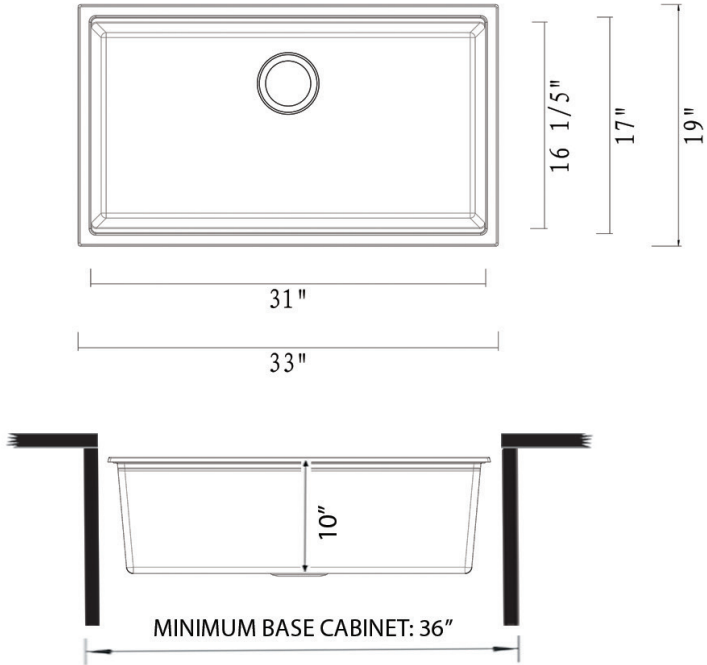

OPTIONAL ACCESSORIES (SOLD SEPARATELY)

DIMENSIONS

SCAN TO REGISTER YOUR WARRANTY

or visit
www.ruvati.com/register

RUVATI USA
www.ruvati.com

Phone: 1.855.478.8284
Email: support@ruvati.com