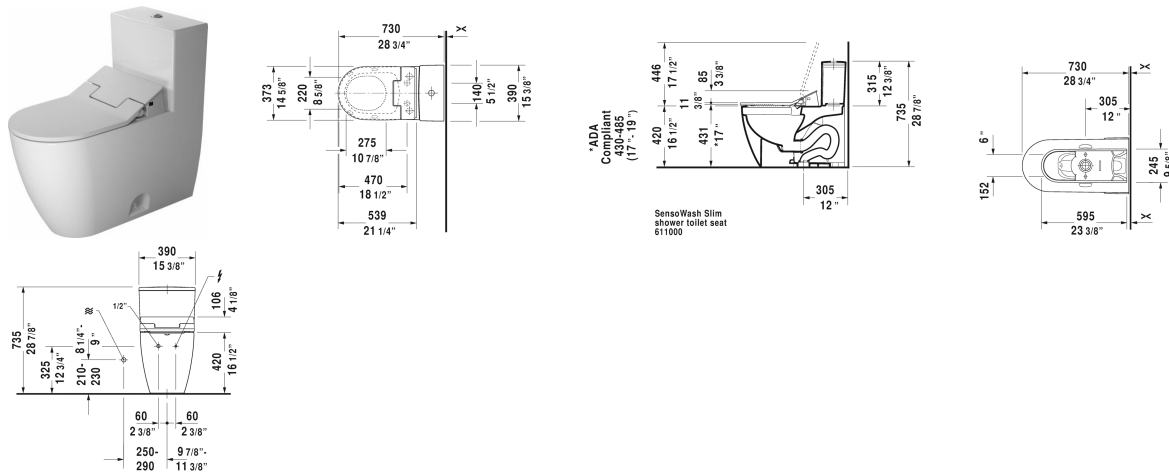

**ME by Starck Toilet kit # D4202600**

**< 14 3/4" Inch >**

Toilet kit	Dimension	Weight	Order number
One-Piece toilet for SensoWash® & SensoWash® Slim shower-toilet seat			
<b>Colors</b>			
00 White			
<b>Variant</b>			
	14 3/4" x 28 3/4" Inch	165.1 lb	D4202600
<b>Suitable products</b>			
SensoWash® Slim shower-toilet seat for ME by Starck, Starck 2, Starck 3 and Darling New* Rear-, Lady- and Comfortwash, with slow close, night light, remote control included, locking function via remote control, self-cleaning wand, on / off-button, with concealed connections, automatic drainage in periods of prolonged disuse, 14 3/4" x 21 1/4" Inch	14 3/4" x 21 1/4" Inch		611000
One-Piece toilet Duravit Rimless for SensoWash® rimless, connecting elements for SensoWash with concealed connections included, syphonic, 12" rough-in, only in combination with SensoWash, vertical outlet, cUPC® listed*, 14 1/8" x 28 3/4" Inch	14 1/8" x 28 3/4" Inch		217351

*All drawings contain the necessary measurements which are subject to standard tolerances. They are stated in inch & mm and are non-binding. Exact measurements, in particular for customized installation scenarios, can only be taken from the finished ceramic piece.*