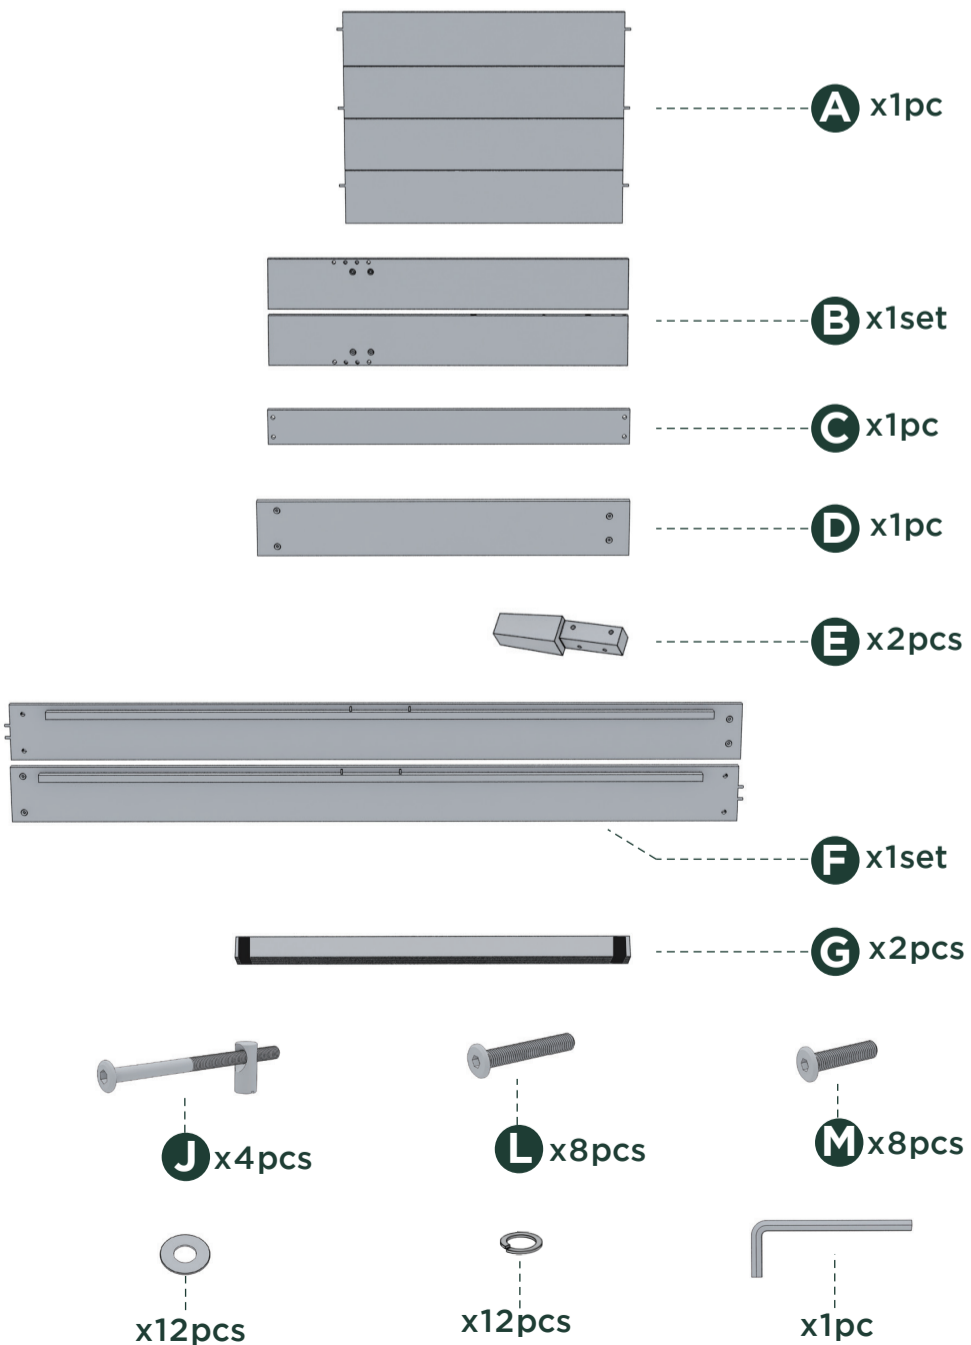

ZINUS®

Numbering System

Easy assembly by following 1,2,3...

Tonja Platform Bed-1

Components

Return Policy

ZINUS believes you will absolutely love your new addition to your home, but if for some reason you want to return the product, please contact us directly before you decide to return your product to the retailer. Our Customer Service organization can answer most concerns and can assist you with any questions you may have about your new product. Please contact us at support@zinusinc.com for any questions on our Return Policy.

1

2

3

4

5

6

7