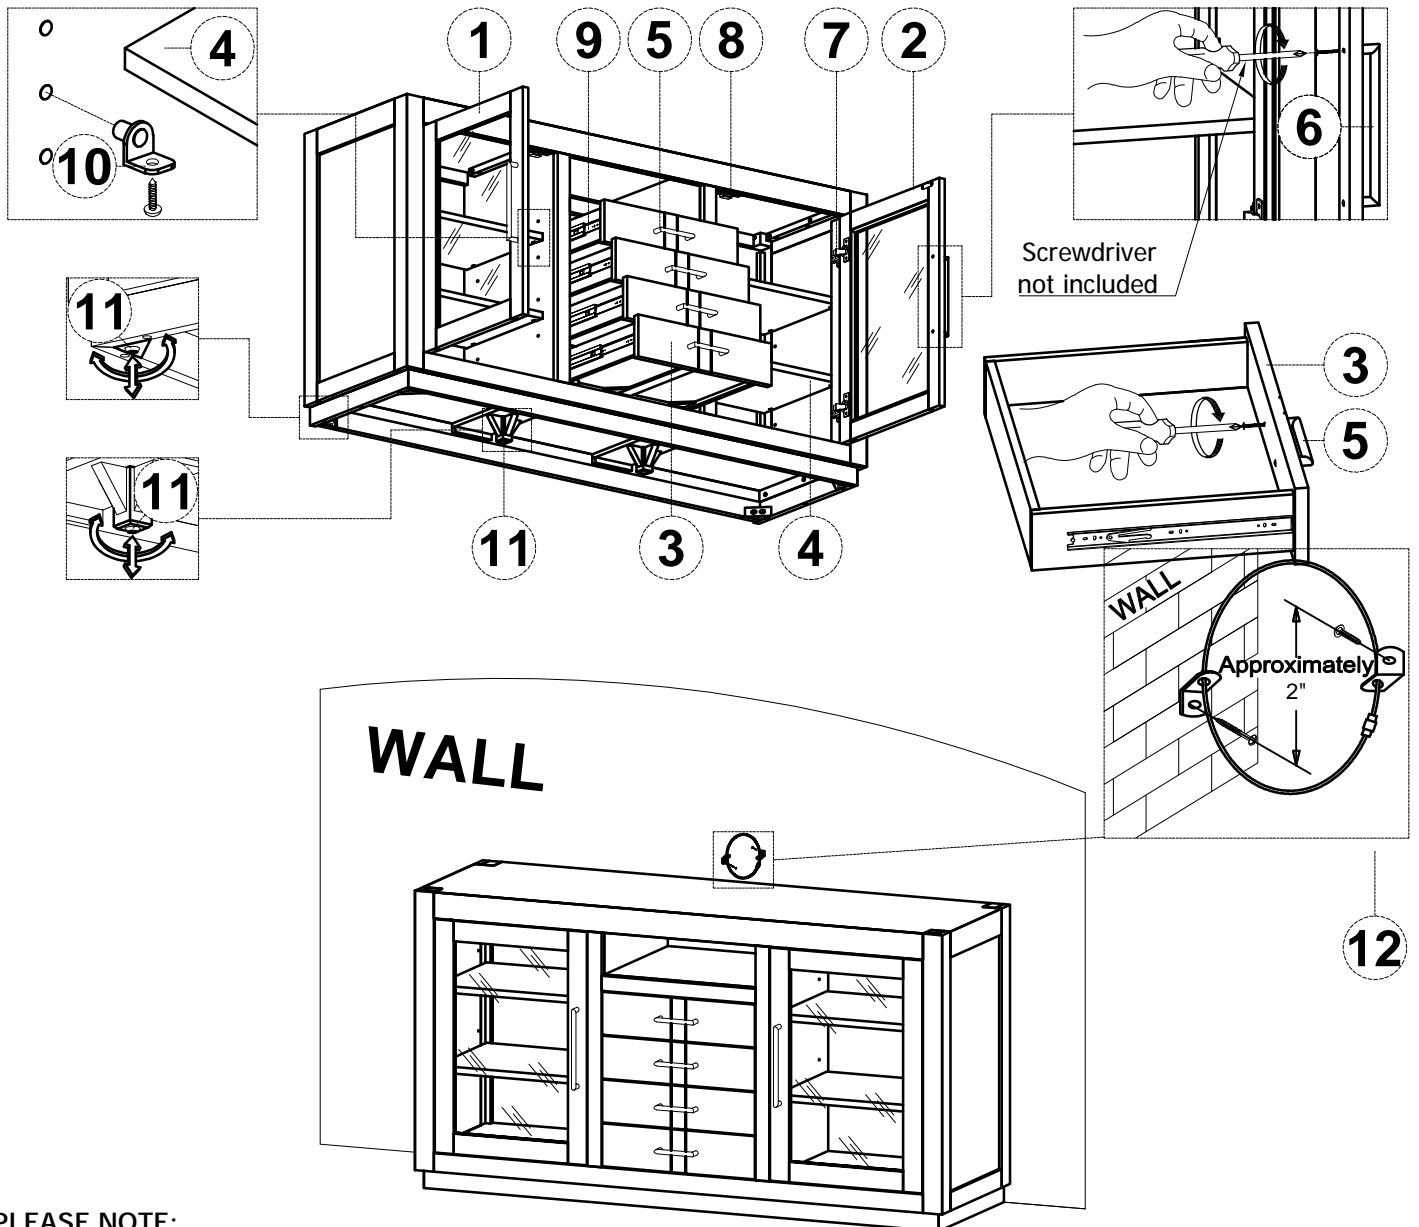

ASSEMBLY INSTRUCTIONS & PARTS IDENTIFICATION

60" CONSOLE LIGHT OAK

Thank you for purchasing this quality product. Be sure to check all packing material carefully for small parts that may have come loose inside the carton during shipment.

KEY COMPONENTS				KEY COMPONENTS			
No.		Q'ty	Description	No.		Q'ty	Description
1		1 Pc	Left Side facing door	7		4 Pcs	Door hinge
2		1 Pc	Right Side facing door	8		2 Pcs	Door catch
3		4 Pcs	Drawers	9		8 Pcs	Extension drawer glide
4		4 Pcs	Shelf	10		16 Pcs	Shelf pin
5		4 Pcs	Drawer pull w/ screw	11		6 Pcs	Levelers
6		2 Pcs	Door pull w/ screw	12		1 Kit	Anti-tip kit

PLEASE NOTE:

To help prevent the possibility of tip-over, install the ANTI-TIP OVER restraint provided.