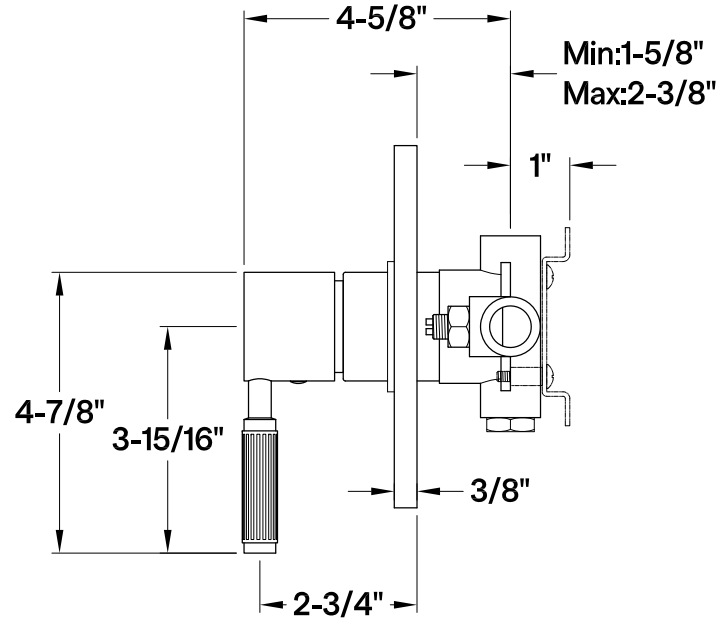

## KB6330,1,2,3,6,7,8KPSE

Single Handle Pressure Balanced Tub & Shower Faucet, Valve Trim Only

### Bracket