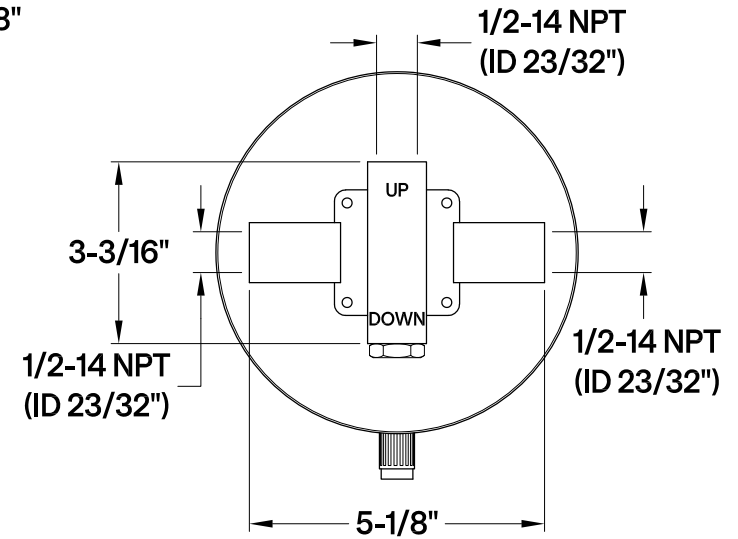

## KB6330,1,2,3,6,7,8KPSE

Single Handle Pressure Balanced Tub & Shower Faucet, Valve Trim Only

### Bracket