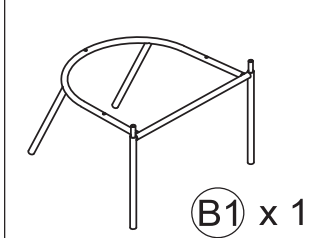

**Oslo Chair With Cushion**  
Assembly Instruction

**SS666**

Help Line (Normal Office Hours): 01829 261 121

Email: support@rowgar.co.uk

Website: www.rowlinsongarden.co.uk

**Step 1**

**Step 2**

**Finish**