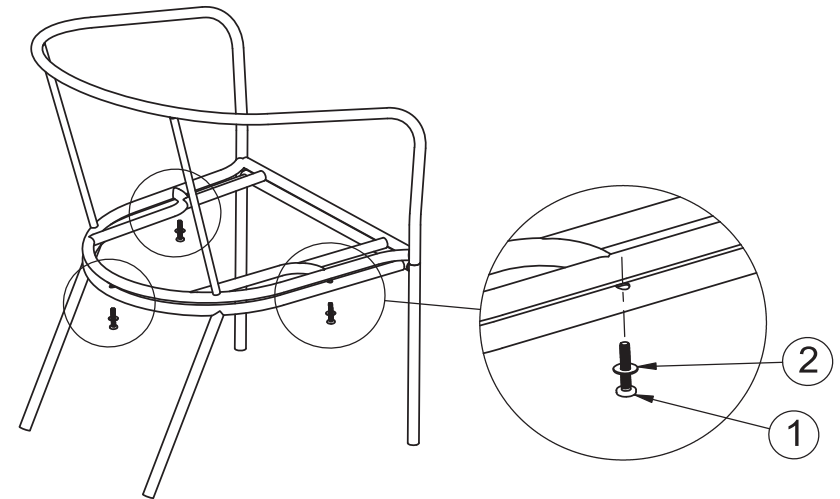

**Oslo Chair With Cushion**  
Assembly Instruction

**SS666**

Help Line (Normal Office Hours): 01829 261 121

Email: support@rowgar.co.uk

Website: www.rowlinsongarden.co.uk

**Step 1**

**Step 2**

**Finish**