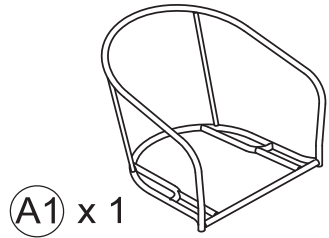

**Oslo Chair With Cushion**  
Assembly Instruction

**SS666**

Help Line (Normal Office Hours): 01829 261 121

Email: support@rowgar.co.uk

Website: www.rowlinsongarden.co.uk

**Step 1**

**Step 2**

**Finish**