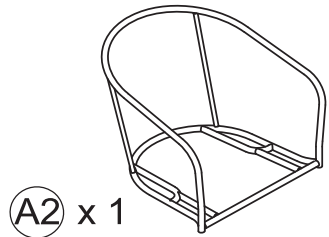

2025 © Rowlinson Garden Products Ltd

**Oslo Chair With Cushion**  
Assembly Instruction

**SS666**

Help Line (Normal Office Hours): 01829 261 121

Email: support@rowgar.co.uk

Website: www.rowlinsongarden.co.uk