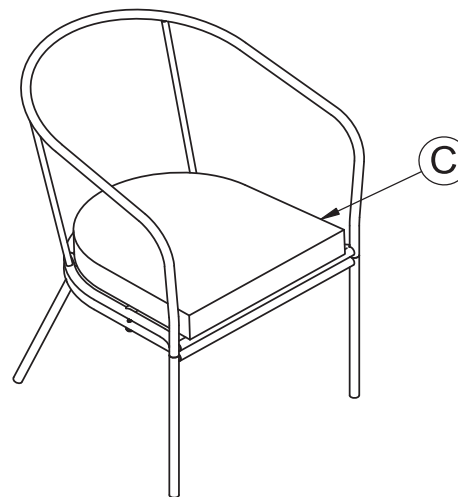

Finish

IMPORTANT:
RETAIN FOR FUTURE
REFERENCE READ CAREFULLY
Periodically check all fastenings for tightness
For domestic use only

We constantly improve the quality of our products, occasionally the components may differ from the components shown and are only correct at time of printing. We reserve the right to change the specification of our products without prior notice.

2025 © Rowlinson Garden Products Ltd