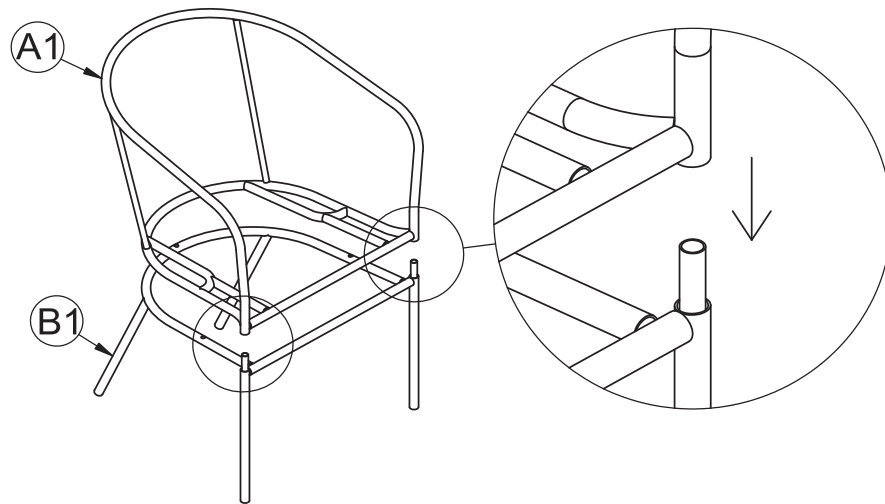

**Oslo Chair With Cushion**  
Assembly Instruction

**SS666**

Help Line (Normal Office Hours): 01829 261 121

Email: support@rowgar.co.uk

Website: www.rowlinsongarden.co.uk

**Step 1**

**Step 2**

**Finish**