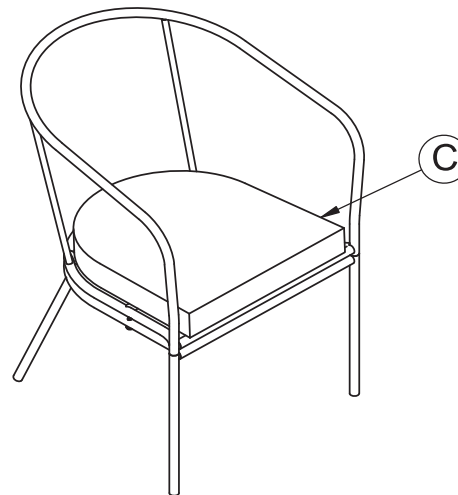

**Oslo Chair With Cushion**  
Assembly Instruction

**SS666**

Help Line (Normal Office Hours): 01829 261 121

Email: support@rowgar.co.uk

Website: www.rowlinsongarden.co.uk

**Step 1**

**Step 2**

**Finish**