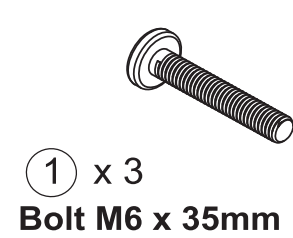

**Oslo Chair With Cushion**  
Assembly Instruction

**SS666**

Help Line (Normal Office Hours): 01829 261 121

Email: support@rowgar.co.uk

Website: www.rowlinsongarden.co.uk

**Step 1**

**Step 2**

**Finish**