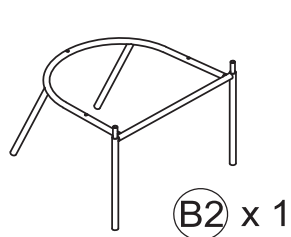

2025 © Rowlinson Garden Products Ltd

**Oslo Chair With Cushion**  
Assembly Instruction

**SS666**

Help Line (Normal Office Hours): 01829 261 121

Email: support@rowgar.co.uk

Website: www.rowlinsongarden.co.uk