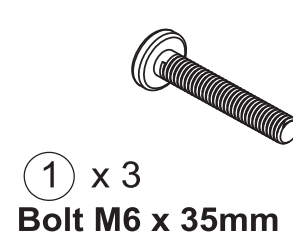

2025 © Rowlinson Garden Products Ltd

**Oslo Chair With Cushion**  
Assembly Instruction

**SS666**

Help Line (Normal Office Hours): 01829 261 121

Email: support@rowgar.co.uk

Website: www.rowlinsongarden.co.uk