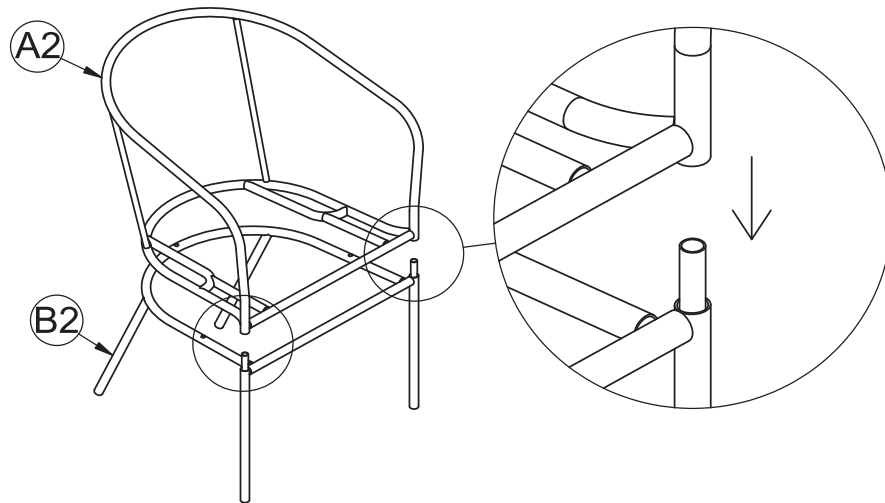

Step 1

Step 2