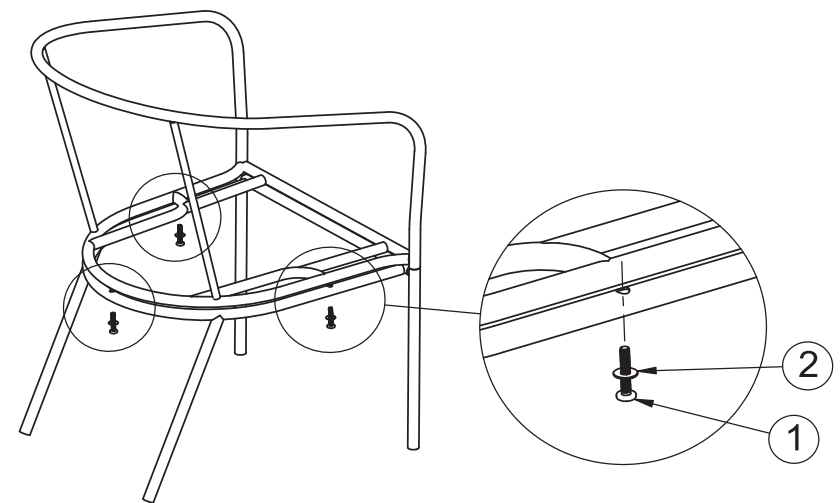

Oslo Chair With Cushion
Assembly Instruction

SS666

Help Line (Normal Office Hours): 01829 261 121

Email: support@rowgar.co.uk

Website: www.rowlinsongarden.co.uk

Step 1

Step 2

Finish

IMPORTANT:
RETAIN FOR FUTURE
REFERENCE READ CAREFULLY
Periodically check all fastenings for tightness
For domestic use only

We constantly improve the quality of our products, occasionally the components may differ from the components shown and are only correct at time of printing. We reserve the right to change the specification of our products without prior notice.

2025 © Rowlinson Garden Products Ltd