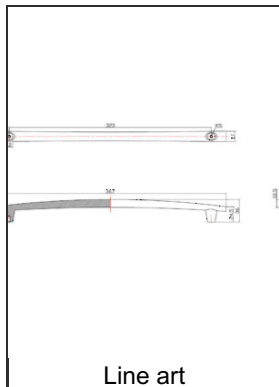

Width - Overall Dimensions 21/32 in*

TECHNICAL SPECIFICATIONS

Product №	BP2323320195
Pulls and Knobs Style	Modern
Finish	Brushed Nickel
Material	Metal
Screw/Nail	8/32 (Included)
Color Group	Gray and Chrome Group
Model	Modern
Finish Number	195
Suggested Price	From \$20.00 to \$30.00
Projection - Overall Dimensions	1 13/32 in*
Collections	New Collection

Breakaway Machine Screw, Large Truss Head, Combined Quadrex Slot Drive, 8-32, Type B Point

Product № 2905

Packaging format: Bag of 50 units

Breakaway Machine Screw, Large Truss Head, Combined Quadrex Slot Drive, 8-32, Type B Point

Product № 2900

Packaging format: Bag of 100 units

Expression Display Board - 99003

Product № 99003

RELATED DOCUMENTS

PRODUCT PHOTOS