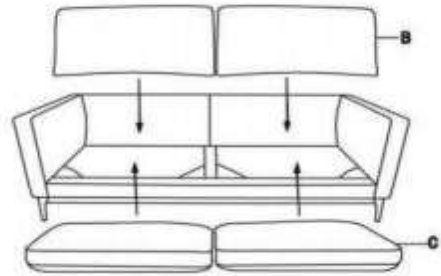

ASSEMBLY TIME 20 MINUTES

PARTS IDENTIFICATION

A		SOFA	1PC
B		BACK CUSHION	2 PCS
C		SEAT CUSHION	2 PCS
D		PLAIN PILLOW	2 PCS
E		PATTERNED PILLOW	2 PCS
F		LEGS	4PCS

HARDWARE IDENTIFICATION

1	BOLT (M8 x 20MM-BLK)		8PCS
2	FLAT WSAHER (M8-BLK)		8PCS
3	ALLEN WARENCH (6#-BLK)		1PC

ASSEMBLY INSTRUCTIONS

STEP1

STEP2

STEP3

STEP4

Note : Dimension tolerance $\pm 5\%$

Installation & Assembly

Fine Furniture for every stage of life