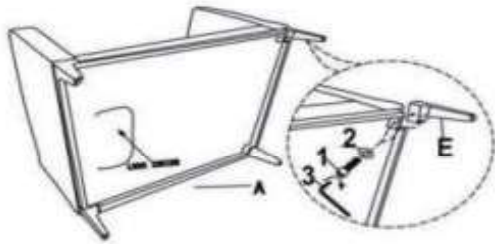

ASSEMBLY TIME 20 MINUTES

PARTS IDENTIFICATION

A		CHAIR	1PC
B		BACK CUSHION	1PC
C		SEAT CUSHION	1PC
D		PATTERNED PILLOW	1PC
E		LEGS	4 PCS

HARDWARE IDENTIFICATION

1	BOLT (M8 x 20MM-BLK)		8PCS
2	FLAT WSAHER (M8-BLK)		8PCS
3	ALLEN WARENCH (6#-BLK)		1PC

ASSEMBLY INSTRUCTIONS

STEP1

STEP2

STEP3

STEP4

Note : Dimension tolerance $\pm 5\%$