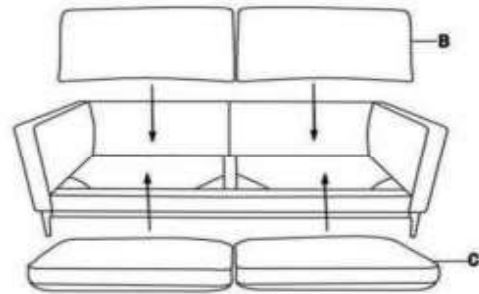

ASSEMBLY TIME 20 MINUTES

PARTS IDENTIFICATION

HARDWARE IDENTIFICATION

A		LOVESEAT	1PC
B		BACK CUSHION	2 PCS
C		SEAT CUSHION	2 PCS
D		PATTERNED PILLOW	2 PCS
E		LEGS	4 PCS

1	BOLT (M8 x 20MM-BLK)		8PCS
2	FLAT WSAHER (M8-BLK)		8PCS
3	ALLEN WARENCH (6#-BLK)		1PC

ASSEMBLY INSTRUCTIONS

STEP1

STEP2

STEP3

STEP4

Note : Dimension tolerance $\pm 5\%$

Installation & Assembly

Fine Furniture for every stage of life