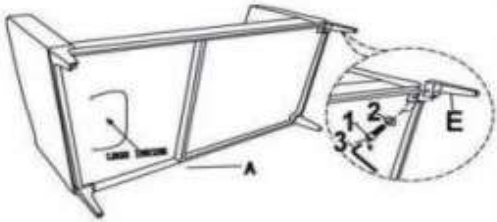

ASSEMBLY TIME 20 MINUTES

PARTS IDENTIFICATION

HARDWARE IDENTIFICATION

A		LOVESEAT	1PC
B		BACK CUSHION	2 PCS
C		SEAT CUSHION	2 PCS
D		PATTERNED PILLOW	2 PCS
E		LEGS	4 PCS

1	BOLT (M8 x 20MM-BLK)		8PCS
2	FLAT WSAHER (M8-BLK)		8PCS
3	ALLEN WARENCH (6#-BLK)		1PC

ASSEMBLY INSTRUCTIONS

STEP1

STEP2

STEP3

STEP4

Note : Dimension tolerance $\pm 5\%$

Installation & Assembly

Fine Furniture for every stage of life