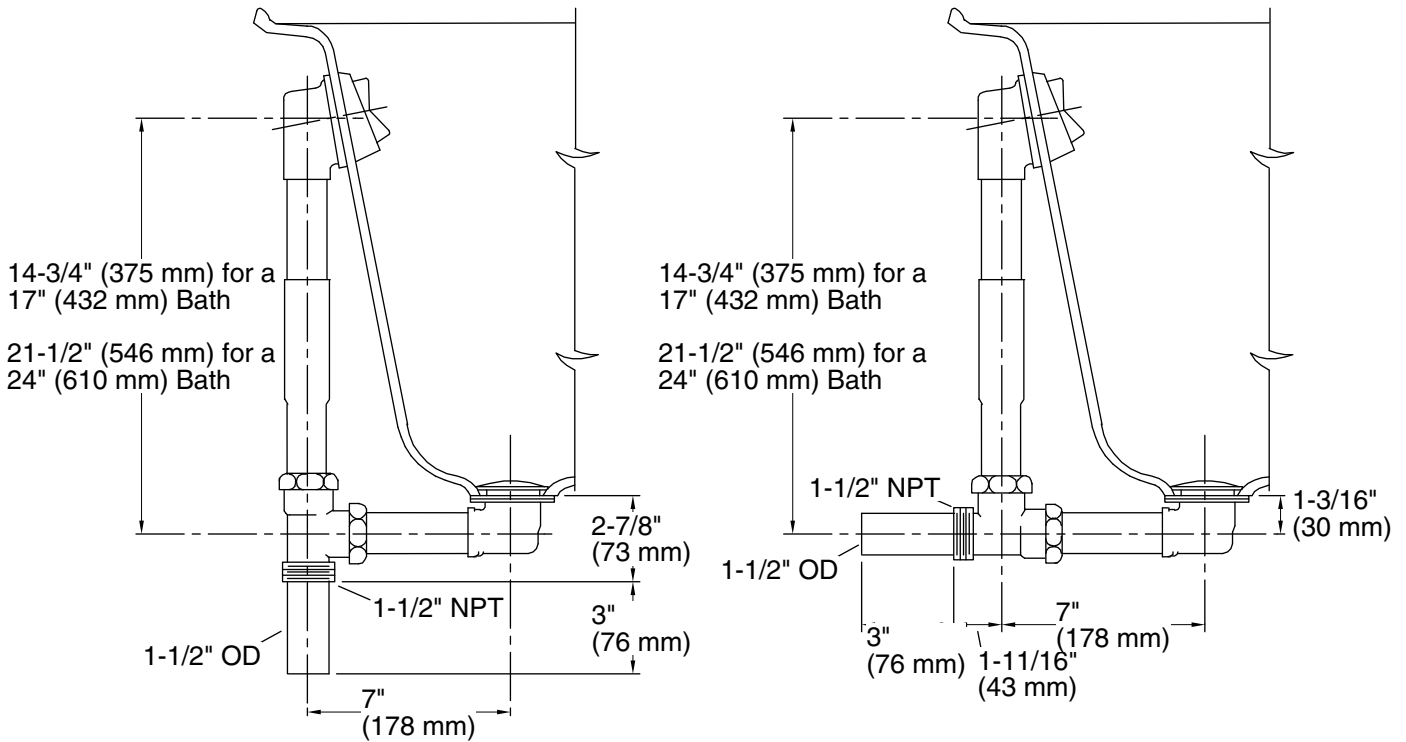

Features

- Adjustable trip lever pop-up drain.
- For 17" (432 mm) - 24" (610 mm) deep baths.
- 1-1/2" connection.

Material

- 17-gauge brass construction.
- Brass tailpiece.

Installation

- Above- or through-floor installation.

Through-the-Floor

Above-the-Floor

Technical Information

All product dimensions are nominal.

Notes

Install this product according to the installation guide.