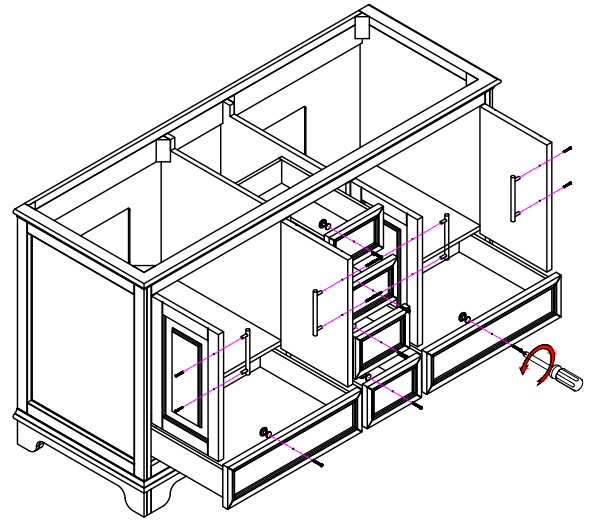

Install Handles

BV-20060D-CAB

STEP 1

Please first use the rope on the screw to open the drawer, or push down the drawer from the back panel hole to open it.

STEP 2

Screw Driver

UNSCREW

STEP 3

Screw Driver

INSTALL HANDLES

STEP 4

Install Basin and Backsplash

BV-20060D-CAB

STEP 1

STEP 2

STEP 3