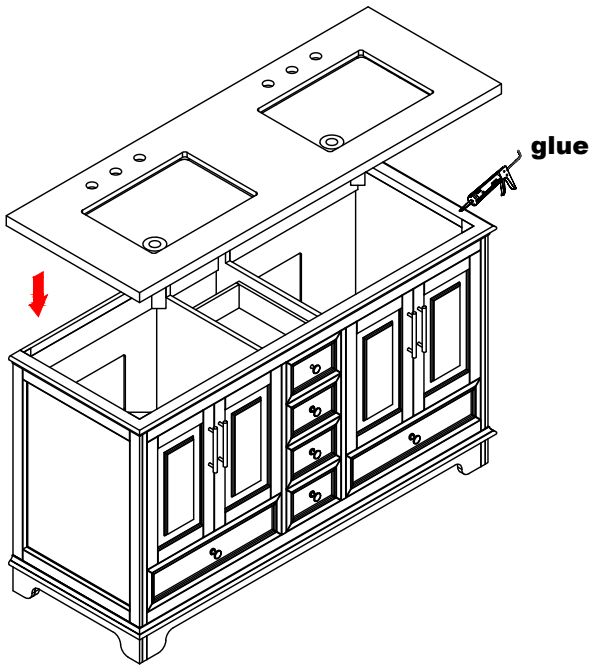

Install Handles

BV-20060D-CAB

STEP 1

Please first use the rope on the screw to open the drawer, or push down the drawer from the back panel hole to open it.

STEP 2

Screw Driver

UNSCREW

STEP 3

Screw Driver

INSTALL HANDLES

STEP 4

Install Basin and Backsplash

BV-20060D-CAB

STEP 1

STEP 2

STEP 3