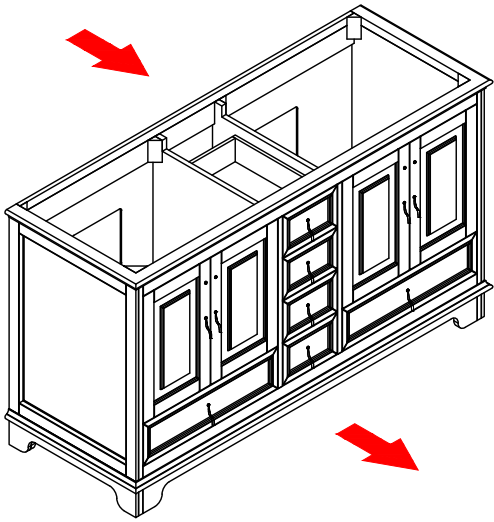

Install Handles

BV-20060D-CAB

STEP 1

Please first use the rope on the screw to open the drawer, or push down the drawer from the back panel hole to open it.

STEP 2

Screw Driver

UNSCREW

STEP 3

Screw Driver

INSTALL HANDLES

STEP 4

Install Basin and Backsplash

BV-20060D-CAB

STEP 1

STEP 2

STEP 3