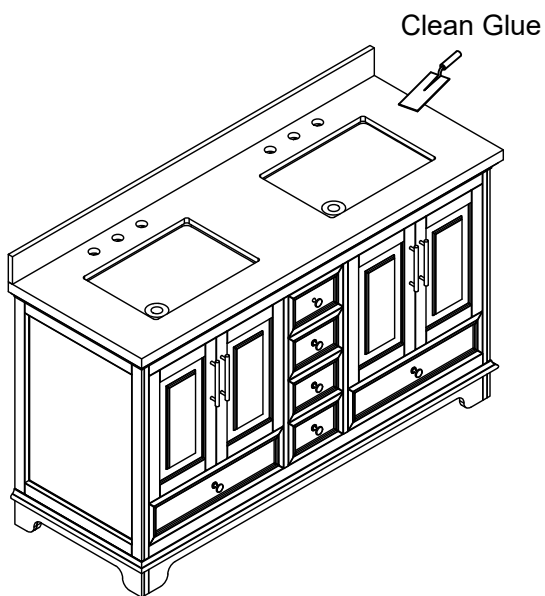

Install Handles

BV-20060D-CAB

STEP 1

Please first use the rope on the screw to open the drawer, or push down the drawer from the back panel hole to open it.

STEP 2

Screw Driver

UNSCREW

STEP 3

Screw Driver

INSTALL HANDLES

STEP 4

Install Basin and Backsplash

BV-20060D-CAB

STEP 1

STEP 2

STEP 3