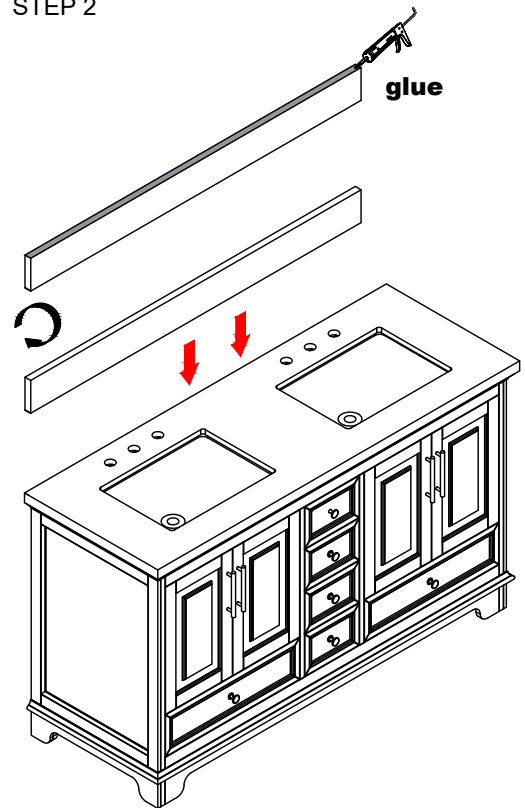

Install Handles

BV-20060D-CAB

STEP 1

Please first use the rope on the screw to open the drawer, or push down the drawer from the back panel hole to open it.

STEP 2

Screw Driver

UNSCREW

STEP 3

Screw Driver

INSTALL HANDLES

STEP 4

Install Basin and Backsplash

BV-20060D-CAB

STEP 1

STEP 2

STEP 3