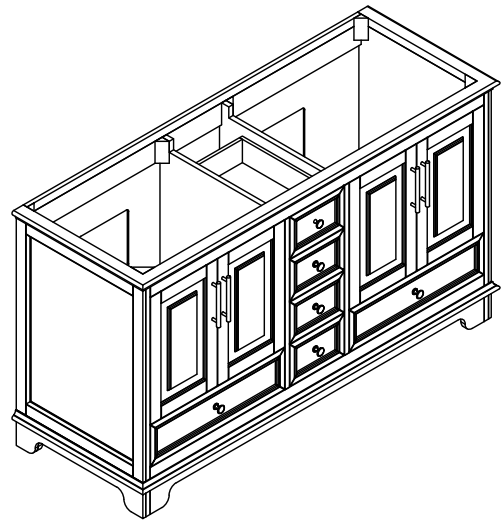

Install Handles

BV-20060D-CAB

STEP 1

Please first use the rope on the screw to open the drawer, or push down the drawer from the back panel hole to open it.

STEP 2

Screw Driver

UNSCREW

STEP 3

Screw Driver

INSTALL HANDLES

STEP 4

Install Basin and Backsplash

BV-20060D-CAB

STEP 1

STEP 2

STEP 3