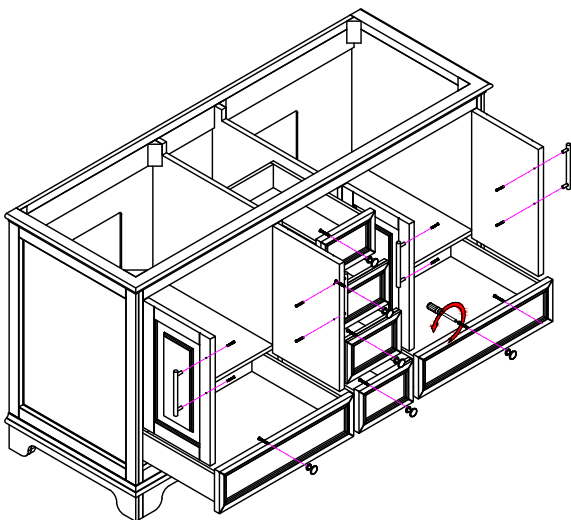

Install Handles

BV-20060D-CAB

STEP 1

Please first use the rope on the screw to open the drawer, or push down the drawer from the back panel hole to open it.

STEP 2

Screw Driver

UNSCREW

STEP 3

Screw Driver

INSTALL HANDLES

STEP 4

Install Basin and Backsplash

BV-20060D-CAB

STEP 1

STEP 2

STEP 3