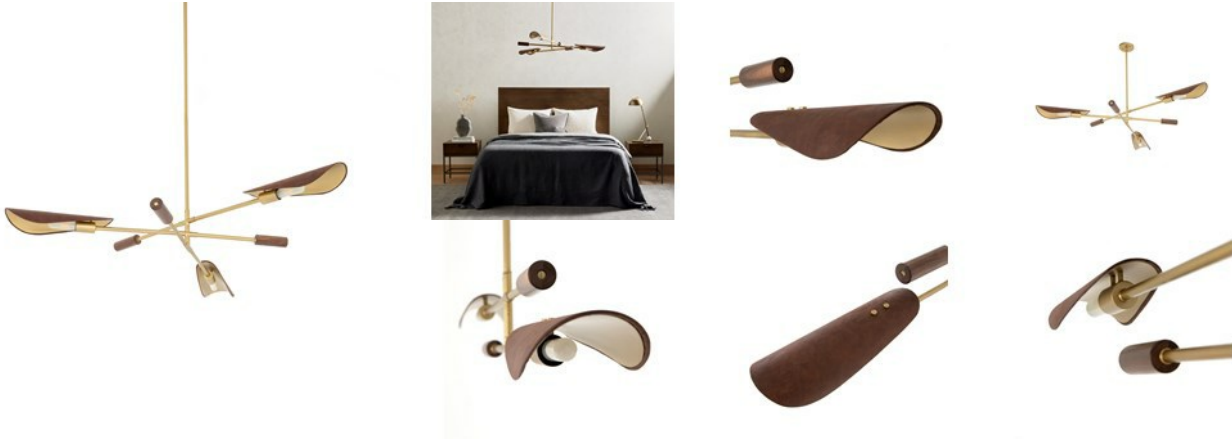

108769-006

Astrid Chandelier-Dark Brown Elek | \$595.00 Your Cost

OVERVIEW

Switch on style. Finished in an antique brass, steel tubes sleekly intersect, with decorative walnut veneer tips and brown top-grain leather shades with brass pin detailing for a forward-thinking material mix. Includes T10 LED bulbs plus additional piping for adjustability from 27" to maximum hanging length of 51". Extra piping available for purchase (225602-001). This item is UL-listed and manufactured in compliance with North American standards.

Ready for Immediate Shipment: 0

More Arriving Soon: Yes, 5 to 7 weeks

PRODUCT DETAILS

SKU: 108769-006

Collection: Stockton

Weight: 11.68 lb

Colors: Antique Brass, Dark Walnut, Dark Brown Leather

Materials: Iron, Walnut Veneer, Top Grain Leather

Volume: 4.06 cu ft

Overall Dimensions: 52.50"w x 52.50"d x 7.00"h

Bulb(s) Included: Yes

Bulb Type: Led

Max Wattage: 100

COLLECTION OVERVIEW

From the Stockton Collection

Modern-minded lighting with an accent on fine materials sparks style in any room. Slim-profile floor lamps and stately chandeliers combine ornamentation like top-grain leather and wood detailing with a minimalistic aesthetic for brilliant visual impact.