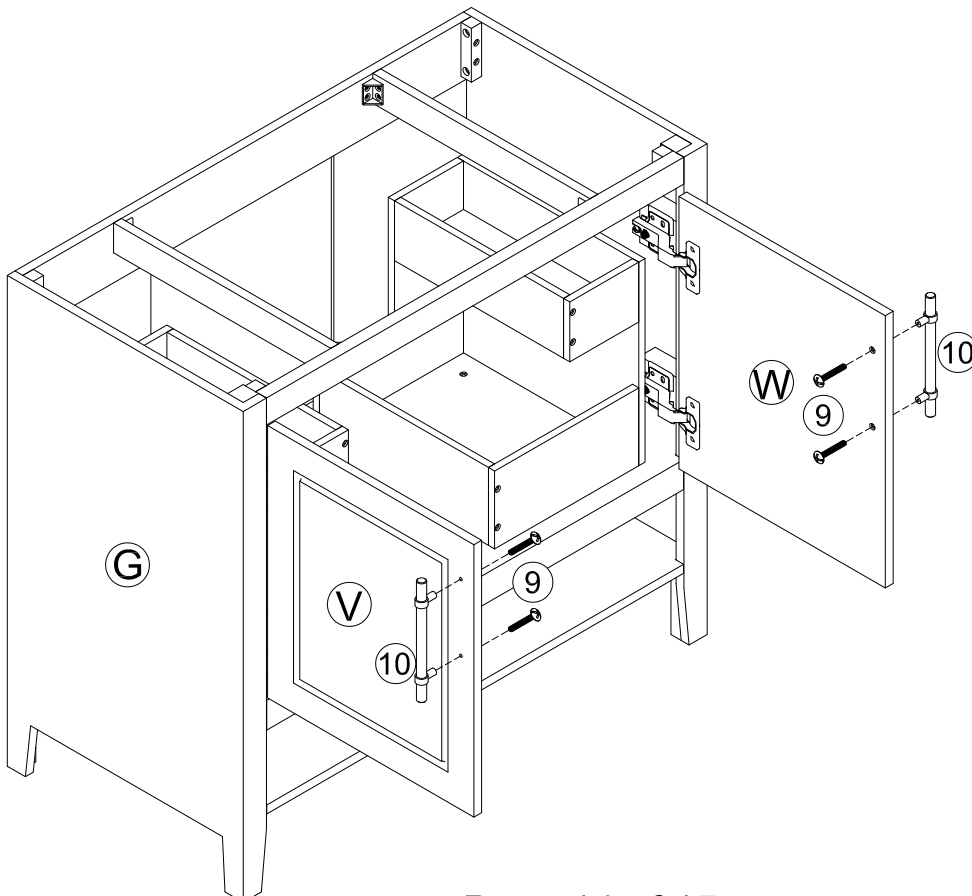

### STEP 18

- 1  16pcs  
 $\varnothing 4 \times 12 \text{mm}$

Three-way adjustable hinge for perfectly aligned doors

1. TO ADJUST DOOR FORWARD OR BACKWARD.
2. TO ADJUST DOOR TO RIGHT OR TO LEFT.
3. TO ADJUST DOOR UP OR DOWN.

STEP 19

⑧  8pcs  
5/32"x12mm

STEP 20

⑨  4pcs  
5/32"x18mm

⑩  2pcs

STEP 21

To install the Top (1) to the vanity (2). Apply silicone caulk to the top edge of the wood cabinet. With the help of another adult, gently lower the Sink top with assembled sink onto the cabinet. Make sure the Sink top is flush with the back side of the wood cabinet and the wood cabinet left and right side walls.