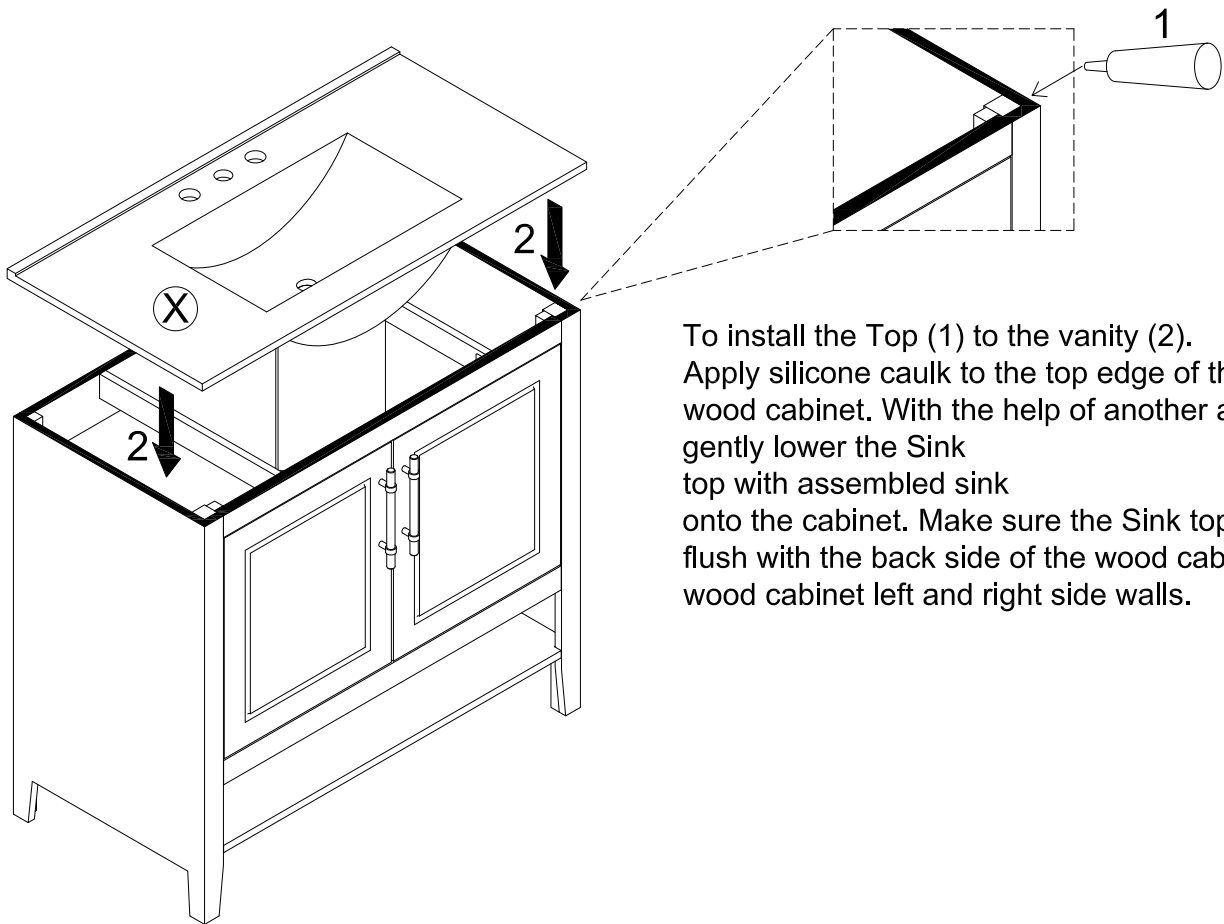

### STEP 18

- 1  16pcs  
 $\varnothing 4 \times 12 \text{mm}$

Three-way adjustable hinge for perfectly aligned doors

1. TO ADJUST DOOR FORWARD OR BACKWARD.
2. TO ADJUST DOOR TO RIGHT OR TO LEFT.
3. TO ADJUST DOOR UP OR DOWN.

STEP 19

⑧  8pcs  
5/32"x12mm

STEP 20

⑨  4pcs  
5/32"x18mm

⑩  2pcs

STEP 21

To install the Top (1) to the vanity (2). Apply silicone caulk to the top edge of the wood cabinet. With the help of another adult, gently lower the Sink top with assembled sink onto the cabinet. Make sure the Sink top is flush with the back side of the wood cabinet and the wood cabinet left and right side walls.

STEP 22