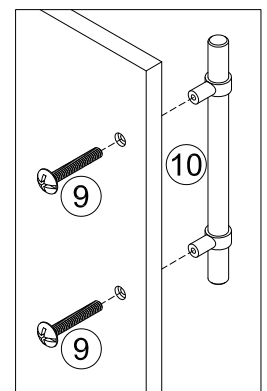

### STEP 18

- 1  16pcs  
 $\varnothing 4 \times 12 \text{mm}$

Three-way adjustable hinge for perfectly aligned doors

1. TO ADJUST DOOR FORWARD OR BACKWARD.
2. TO ADJUST DOOR TO RIGHT OR TO LEFT.
3. TO ADJUST DOOR UP OR DOWN.

STEP 19

⑧  8pcs  
5/32"x12mm

STEP 20

⑨  4pcs  
5/32"x18mm

⑩  2pcs

STEP 21

To install the Top (1) to the vanity (2). Apply silicone caulk to the top edge of the wood cabinet. With the help of another adult, gently lower the Sink top with assembled sink onto the cabinet. Make sure the Sink top is flush with the back side of the wood cabinet and the wood cabinet left and right side walls.