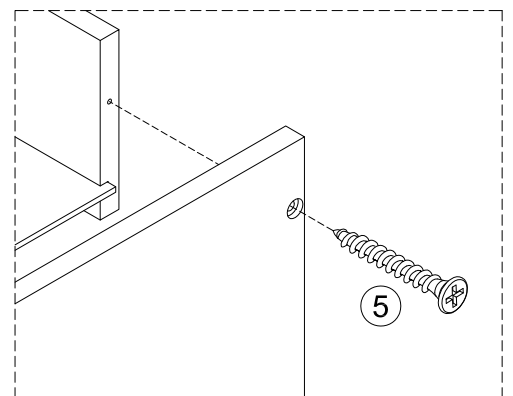

①  8pcs  
Ø4x12mm

STEP 10

⑥  14pcs  
Ø3x12mm

STEP 11

⑤  8pcs  
Ø4x25

STEP 12

STEP 13

5  6pcs  
Ø4x25

STEP 14

5  8pcs  
Ø4x25

STEP 15

STEP 16

- ⑤  6pcs  
Ø4x25

### STEP 17

- 1  8pcs 7  4pcs  
 $\varnothing 4 \times 12 \text{mm}$

### STEP 18

- 1  16pcs  
 $\varnothing 4 \times 12 \text{mm}$

Three-way adjustable hinge for perfectly aligned doors

1. TO ADJUST DOOR FORWARD OR BACKWARD.
2. TO ADJUST DOOR TO RIGHT OR TO LEFT.
3. TO ADJUST DOOR UP OR DOWN.