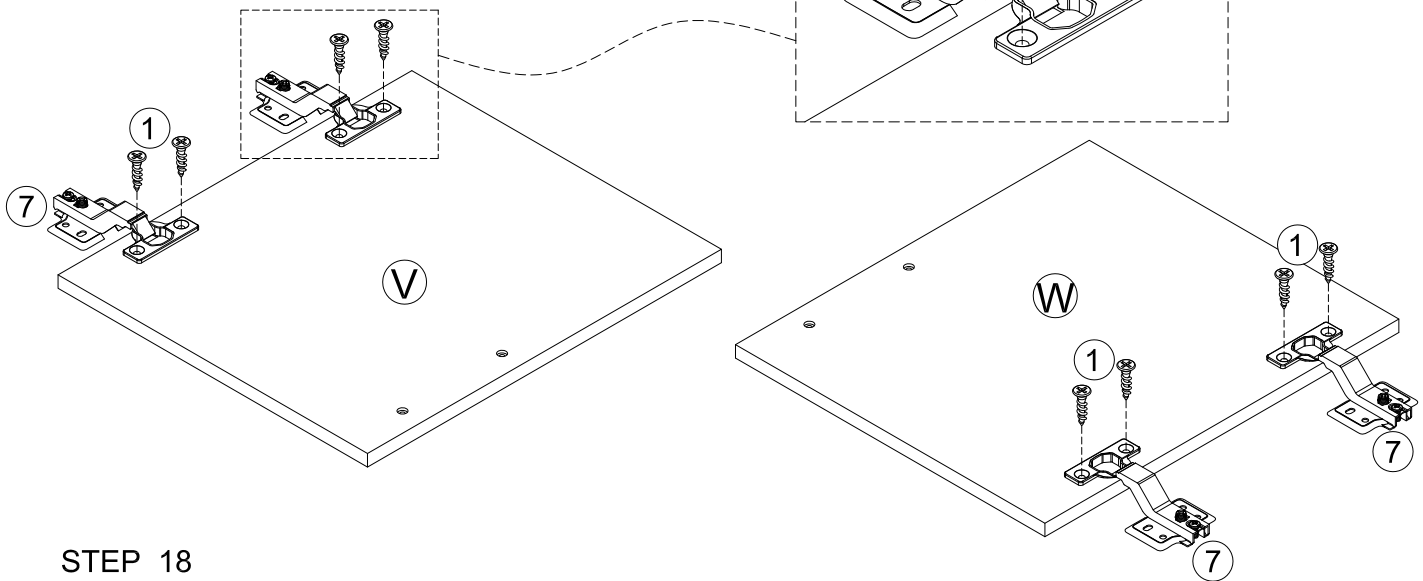

①  8pcs  
Ø4x12mm

STEP 10

⑥  14pcs  
Ø3x12mm

STEP 11

⑤  8pcs  
Ø4x25

STEP 12

STEP 13

5  6pcs  
Ø4x25

STEP 14

5  8pcs  
Ø4x25

STEP 15

STEP 16

- ⑤  6pcs  
Ø4x25

### STEP 17

- 1  8pcs 7  4pcs  
 $\varnothing 4 \times 12 \text{mm}$

### STEP 18

- 1  16pcs  
 $\varnothing 4 \times 12 \text{mm}$

Three-way adjustable hinge for perfectly aligned doors

1. TO ADJUST DOOR FORWARD OR BACKWARD.
2. TO ADJUST DOOR TO RIGHT OR TO LEFT.
3. TO ADJUST DOOR UP OR DOWN.