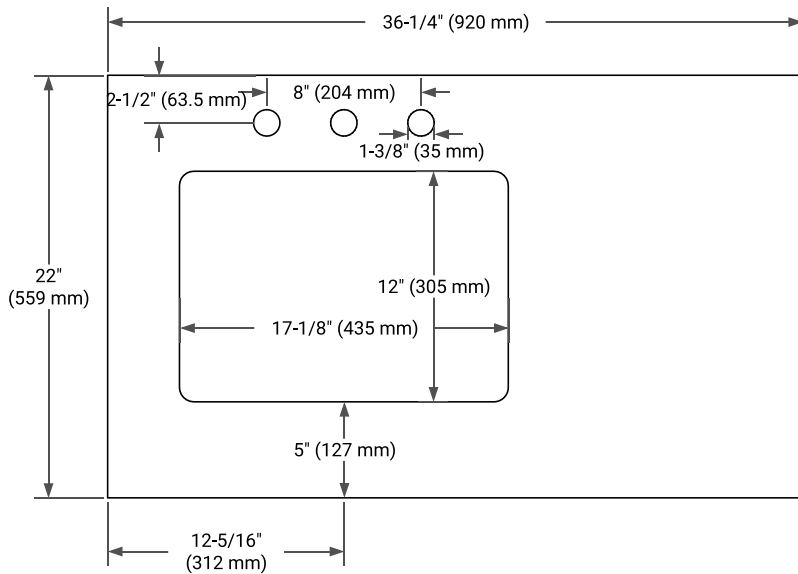

## OVERALL DIMENSIONS

36.25" W x 22" D x 1.5" H

## FEATURES

- Solid countertop with mitered edges & seams
- Undermount white rectangular sink
- Pre-drilled for 8" widespread faucet

## COUNTERTOP PLAN VIEW