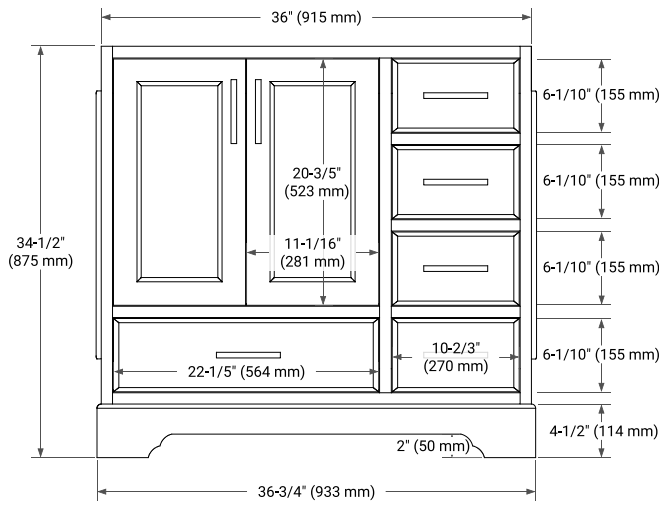

**BASE CABINET DIMENSIONS**

36" W x 21.5" D x 34.5" H

**FEATURES**

- Solid wood frame & plywood panels
- Dovetail drawers and joints
- Soft closing doors & drawers

**HARDWARE FINISHES\***

Brushed Nickel    Satin Brass    Matte Black    Polished Chrome

**SIDE VIEW**

**PLAN VIEW**

# 36" LEFT RECTANGLE SINK COUNTERTOP WITH 1.5 IN. THICKNESS

## OVERALL DIMENSIONS

36.25" W x 22" D x 1.5" H