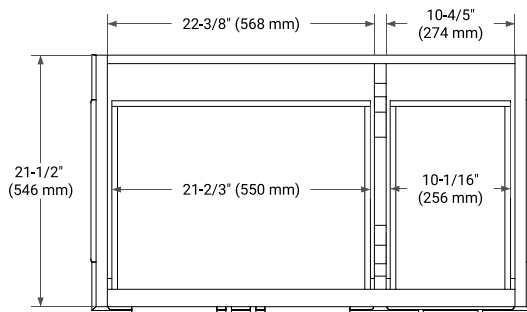

**BASE CABINET DIMENSIONS**

36" W x 21.5" D x 34.5" H

**FEATURES**

- Solid wood frame & plywood panels
- Dovetail drawers and joints
- Soft closing doors & drawers

**HARDWARE FINISHES\***

Brushed Nickel    Satin Brass    Matte Black    Polished Chrome

**SIDE VIEW**

**PLAN VIEW**

# 36" LEFT RECTANGLE SINK COUNTERTOP WITH 1.5 IN. THICKNESS

## OVERALL DIMENSIONS

36.25" W x 22" D x 1.5" H