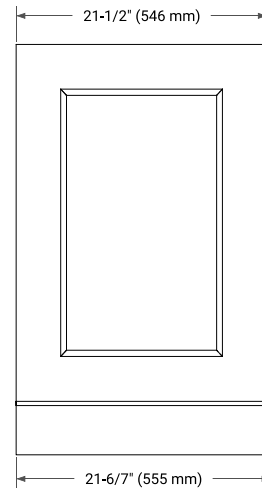

**BASE CABINET DIMENSIONS**

36" W x 21.5" D x 34.5" H

**FEATURES**

- Solid wood frame & plywood panels
- Dovetail drawers and joints
- Soft closing doors & drawers

**HARDWARE FINISHES\***

Brushed Nickel    Satin Brass    Matte Black    Polished Chrome

**SIDE VIEW**

**PLAN VIEW**

# 36" LEFT RECTANGLE SINK COUNTERTOP WITH 1.5 IN. THICKNESS

## OVERALL DIMENSIONS

36.25" W x 22" D x 1.5" H