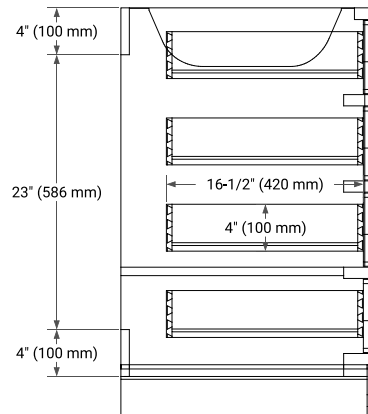

**BASE CABINET DIMENSIONS**

36" W x 21.5" D x 34.5" H

**FEATURES**

- Solid wood frame & plywood panels
- Dovetail drawers and joints
- Soft closing doors & drawers

**HARDWARE FINISHES\***

Brushed Nickel    Satin Brass    Matte Black    Polished Chrome

**SIDE VIEW**

**PLAN VIEW**

# 36" LEFT RECTANGLE SINK COUNTERTOP WITH 1.5 IN. THICKNESS

## OVERALL DIMENSIONS

36.25" W x 22" D x 1.5" H