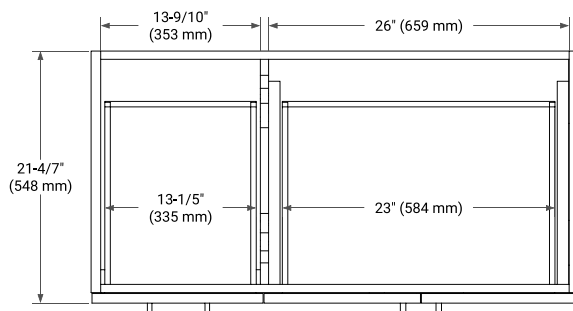

42" RIGHT OFFSET CABINET

BASE CABINET DIMENSIONS

42" W x 21.6" D x 34.5" H

FEATURES

- Solid wood frame & plywood panels
- Dovetail drawers and joints
- Soft closing doors & drawers

HARDWARE FINISHES*

Brushed Nickel Satin Brass Matte Black Polished Chrome

43" RIGHT OVAL SINK COUNTERTOP WITH 1.5 IN. THICKNESS

OVERALL DIMENSIONS

43" W x 22" D x 1.5" H

COUNTERTOP OPTIONS

Carrara Marble

White Quartz

FEATURES

- Solid countertop with mitered edges & seams
- Undermount white oval sink
- Pre-drilled for 8" widespread faucet

INCLUDED

- Countertop
- Matching Backsplash
- Oval Sink

COUNTERTOP PLAN VIEW

EDGE SIDE VIEW

THREE DIMENSIONAL COUNTERTOP VIEW