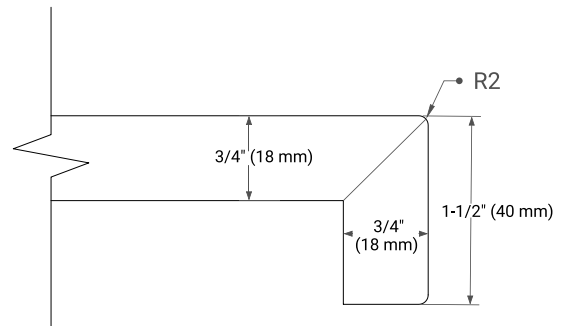

42" RIGHT OFFSET CABINET

BASE CABINET DIMENSIONS

42" W x 21.6" D x 34.5" H

FEATURES

- Solid wood frame & plywood panels
- Dovetail drawers and joints
- Soft closing doors & drawers

HARDWARE FINISHES*

Brushed Nickel Satin Brass Matte Black Polished Chrome

43" RIGHT OVAL SINK COUNTERTOP WITH 1.5 IN. THICKNESS

OVERALL DIMENSIONS

43" W x 22" D x 1.5" H

COUNTERTOP OPTIONS

Carrara Marble

White Quartz

FEATURES

- Solid countertop with mitered edges & seams
- Undermount white oval sink
- Pre-drilled for 8" widespread faucet

INCLUDED

- Countertop
- Matching Backsplash
- Oval Sink

COUNTERTOP PLAN VIEW

EDGE SIDE VIEW

THREE DIMENSIONAL COUNTERTOP VIEW