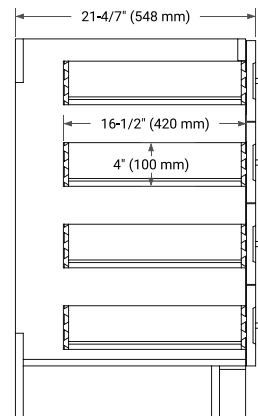

42" RIGHT OFFSET CABINET

BASE CABINET DIMENSIONS

42" W x 21.6" D x 34.5" H

FEATURES

- Solid wood frame & plywood panels
- Dovetail drawers and joints
- Soft closing doors & drawers

HARDWARE FINISHES*

Brushed Nickel Satin Brass Matte Black Polished Chrome

43" RIGHT OVAL SINK COUNTERTOP WITH 1.5 IN. THICKNESS

OVERALL DIMENSIONS

43" W x 22" D x 1.5" H

COUNTERTOP OPTIONS

Carrara Marble

White Quartz

FEATURES

- Solid countertop with mitered edges & seams
- Undermount white oval sink
- Pre-drilled for 8" widespread faucet

INCLUDED

- Countertop
- Matching Backsplash
- Oval Sink

COUNTERTOP PLAN VIEW

EDGE SIDE VIEW

THREE DIMENSIONAL COUNTERTOP VIEW