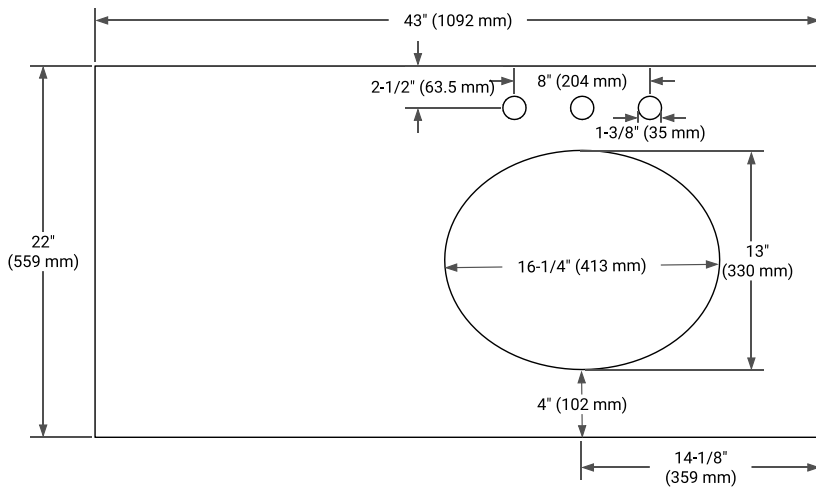

42" RIGHT OFFSET CABINET

BASE CABINET DIMENSIONS

42" W x 21.6" D x 34.5" H

FEATURES

- Solid wood frame & plywood panels
- Dovetail drawers and joints
- Soft closing doors & drawers

HARDWARE FINISHES*

Brushed Nickel Satin Brass Matte Black Polished Chrome

43" RIGHT OVAL SINK COUNTERTOP WITH 1.5 IN. THICKNESS

OVERALL DIMENSIONS

43" W x 22" D x 1.5" H

COUNTERTOP OPTIONS

Carrara Marble

White Quartz

FEATURES

- Solid countertop with mitered edges & seams
- Undermount white oval sink
- Pre-drilled for 8" widespread faucet

INCLUDED

- Countertop
- Matching Backsplash
- Oval Sink

COUNTERTOP PLAN VIEW

EDGE SIDE VIEW

THREE DIMENSIONAL COUNTERTOP VIEW