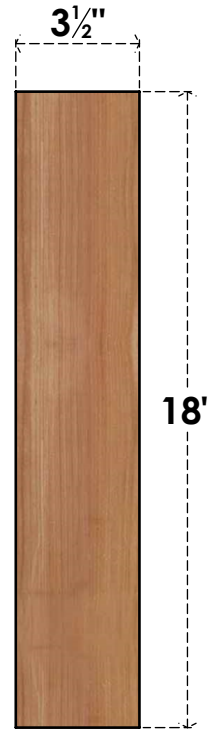

# BRC04X06X18TRA00SWR

3 1/2"W X 6"D X 18"H TRADITIONAL SMOOTH BRACE, WESTERN RED CEDAR

**SIDE**

**FRONT**

EKENA MILLWORK  
 2300 WEST MAIN ST.  
 CLARKSVILLE, TX 75426  
 TOLL FREE: 866-607-0453  
 WWW.EKENAMILLWORK.COM

**NOTES**

1. INSTALLATION TO BE COMPLETED IN ACCORDANCE WITH MANUFACTURER'S SPECIFICATIONS.
2. DRAWING MAY NOT BE TO SCALE
3. THIS DRAWING IS INTENDED FOR DESIGN AND PLANNING PURPOSES ONLY.
4. ALL INFORMATION CONTAINED HEREIN WAS CURRENT AT THE TIME OF DEVELOPMENT BUT MUST BE REVIEWED AND APPROVED BY THE PRODUCT MANUFACTURER TO BE CONSIDERED ACCURATE.
5. PRODUCTS ARE NOT KILN DRIED. THIS ITEM IS UNIQUE AND WILL CONTAIN THE NATURAL VARIATIONS THAT THE WOOD SPECIES OFFERS. THIS MAY RESULT IN VARIATIONS UP TO 1/4"