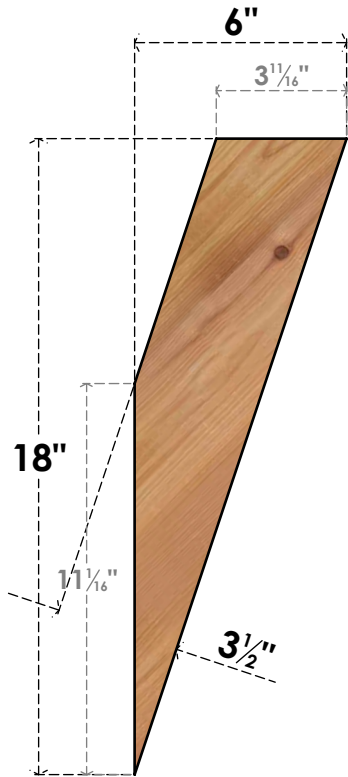

# BRC04X06X18TRA00SWR

3 1/2"W X 6"D X 18"H TRADITIONAL SMOOTH BRACE, WESTERN RED CEDAR

**SIDE**

**FRONT**

EKENA MILLWORK  
 2300 WEST MAIN ST.  
 CLARKSVILLE, TX 75426  
 TOLL FREE: 866-607-0453  
 WWW.EKENAMILLWORK.COM

**NOTES**

1. INSTALLATION TO BE COMPLETED IN ACCORDANCE WITH MANUFACTURER'S SPECIFICATIONS.
2. DRAWING MAY NOT BE TO SCALE
3. THIS DRAWING IS INTENDED FOR DESIGN AND PLANNING PURPOSES ONLY.
4. ALL INFORMATION CONTAINED HEREIN WAS CURRENT AT THE TIME OF DEVELOPMENT BUT MUST BE REVIEWED AND APPROVED BY THE PRODUCT MANUFACTURER TO BE CONSIDERED ACCURATE.
5. PRODUCTS ARE NOT KILN DRIED. THIS ITEM IS UNIQUE AND WILL CONTAIN THE NATURAL VARIATIONS THAT THE WOOD SPECIES OFFERS. THIS MAY RESULT IN VARIATIONS UP TO 1/4"