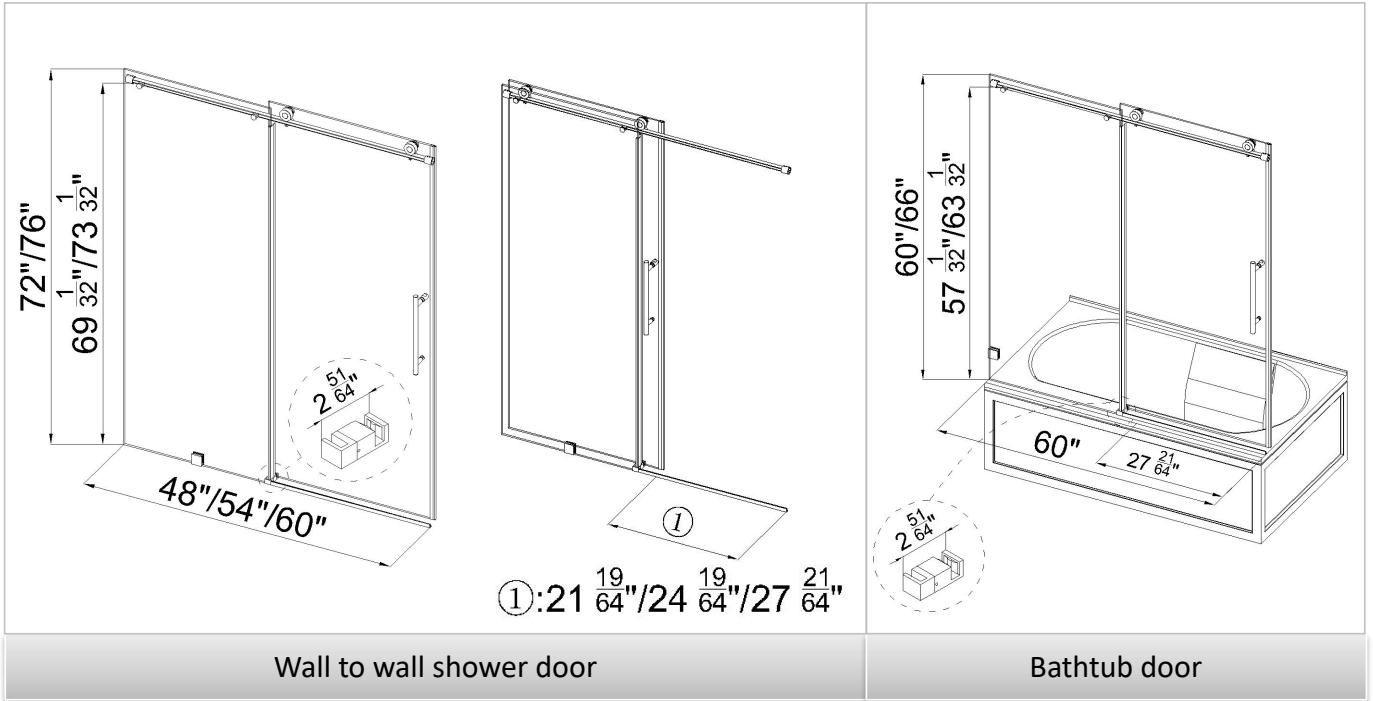

SS14

Frameless Single Sliding Door with Soft-closing System

Simple design and more safety with high cost-performance.

304 Stainless steel hardware:

5/16" (8mm) tempered glass in United States standards.

Its width can be adjusted in about 4" (100mm),
and reversible for left or right opening, with easy & quick installation.

After 100,000 times sliding test,
the door has 10 years warranty.

SS14

Wall to wall shower door

Bathtub door

SS14

Chrome

Brushed Nickel

Matte Black