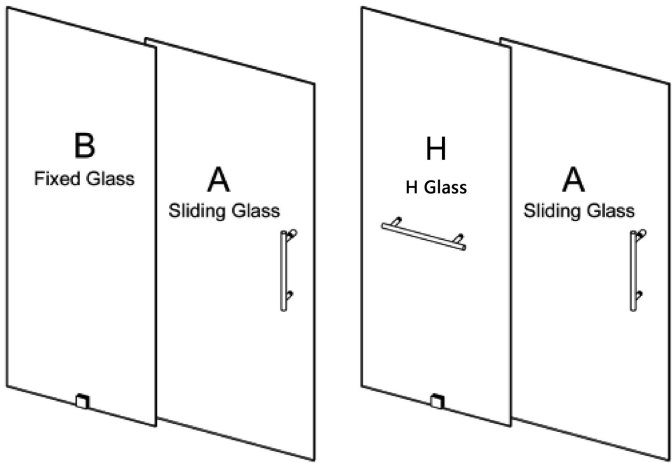

SS14

Frameless Single Sliding Door with Soft-closing System

Simple design and more safety with high cost-performance.

304 Stainless steel hardware:

5/16" (8mm) tempered glass in United States standards.

Its width can be adjusted in about 4" (100mm),
and reversible for left or right opening, with easy & quick installation.

After 100,000 times sliding test,
the door has 10 years warranty.

SS14

Wall to wall shower door

Bathtub door

SS14

Chrome

Brushed Nickel

Matte Black