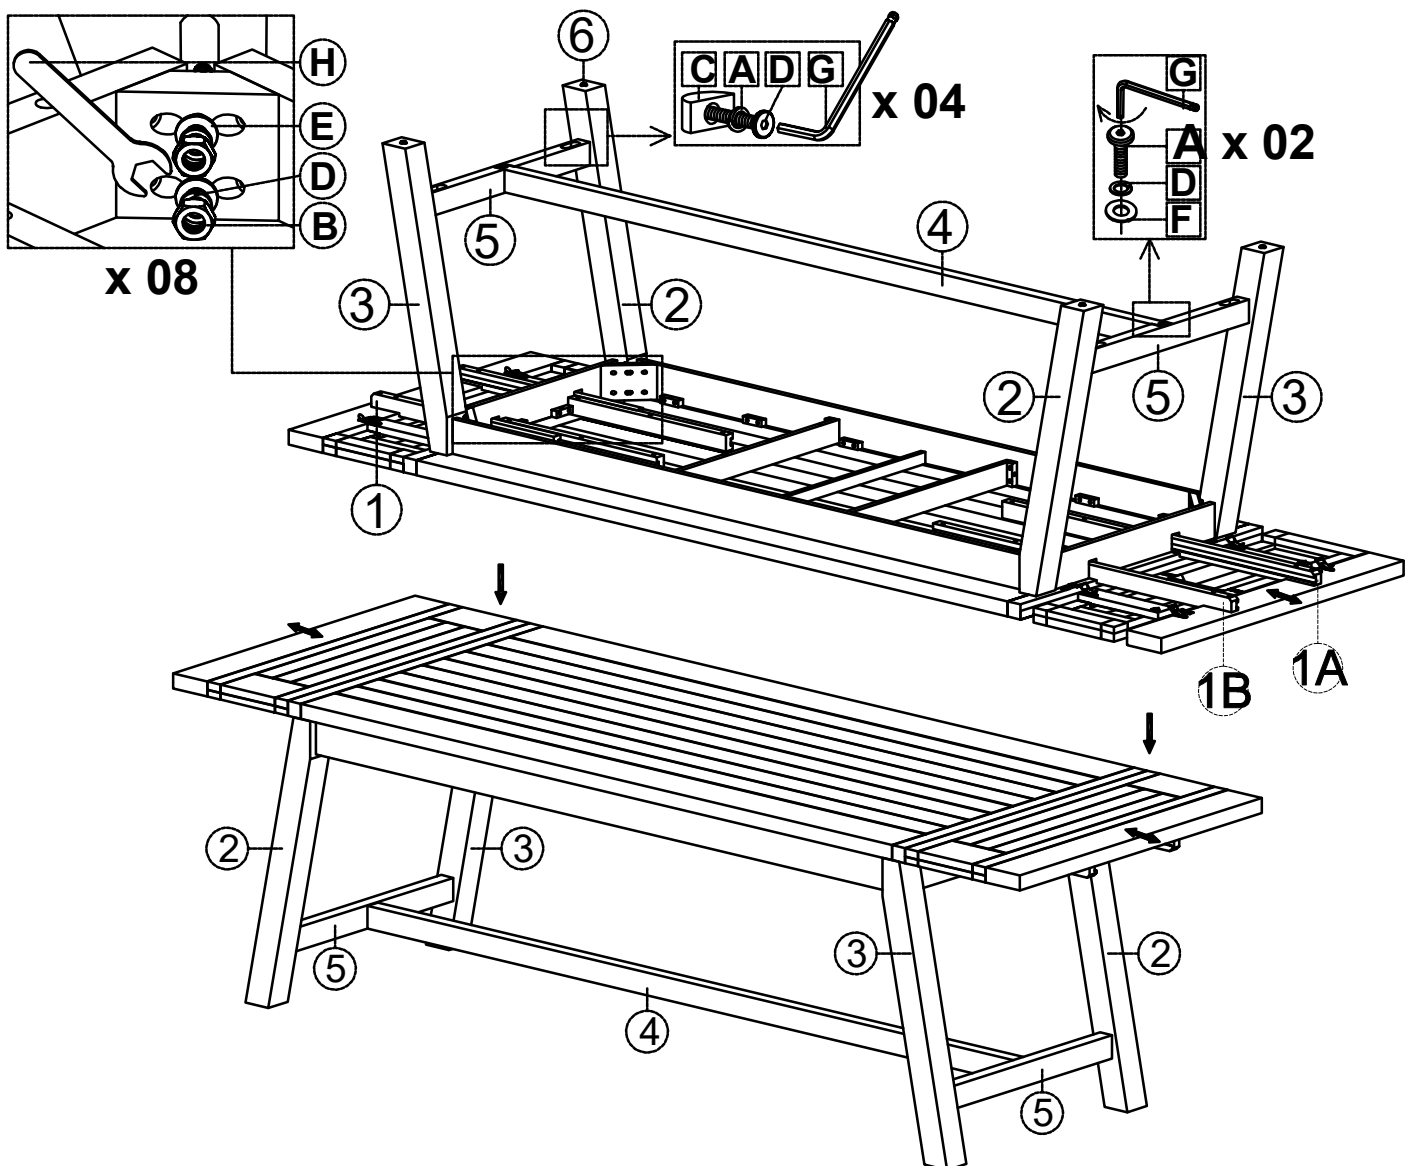

ASSEMBLY INSTRUCTIONS & PARTS IDENTIFICATION

TABLE TELLURIDE GOLD

Thank you for purchasing this quality product. Be sure to check all packing material carefully for small parts that may have come loose inside the carton during shipment.

Parts key				Hardware kit			
No	Code	Qty	Description	No	Description		Qty
1A	A	2 pcs	Left Side Facing Extension Mechanism	A	 Bolt	Ø7.8 x 50	6 pcs
1B	B	2 pcs	Right Side Facing Extension Mechanism	B	 Hex Nut	Ø8	8 pcs
2	C	2 pcs	Left Side Facing Leg	C	 Semi lunar washer	Ø8 x 30	4 pcs
3	D	2 pcs	Right Side Facing Leg	D	 Lock washer	Ø8	14 pcs
4	E	1 pc	Center Connecting Stretcher	E	 Big Flat washer	Ø10 x 22	8 pcs
5	F	2 pcs	Side Stretcher	F	 Small Flat washer	Ø8 x 16	2 pcs
6	G	4 pcs	Floor Glide	G	 Allen Key	K4	1 pc
				H	 Wrench	12	1 pc