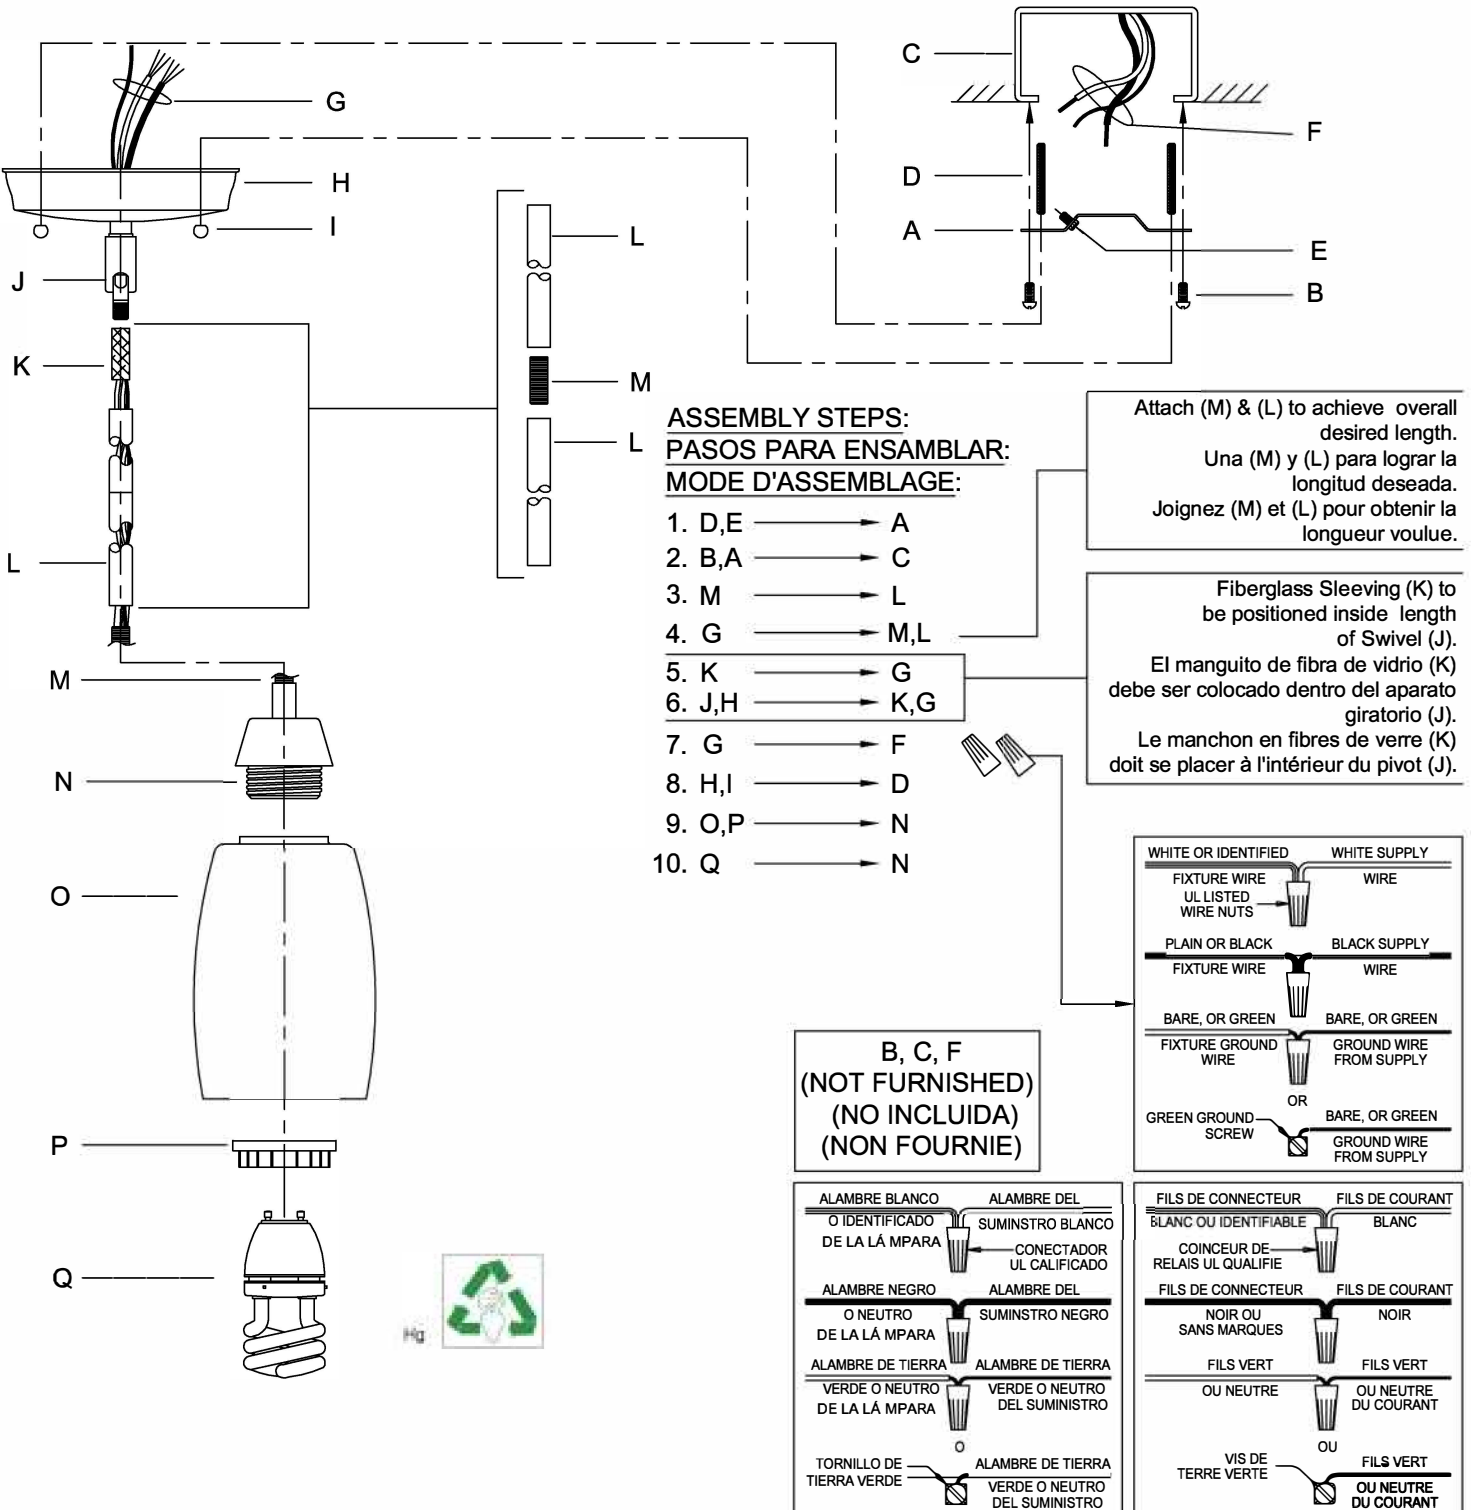

Assembly & Installation Instructions

CAUTION: Read instructions carefully and turn electricity off at main circuit breaker panel before beginning installation.

WARNING - If any Special Control Devices are used with this Fixture, Follow the Instructions Carefully to assure full compliance with N.E.C. requirements. If there are any questions, contact a Qualified Electrical Contractor.

NOTE - Lamp contains mercury, dispose of according to applicable laws.

Instrucciones de ensamblaje e instalación

Precaución: Lea cuidadosamente las instrucciones y desconecte la electricidad del cortacircuitos principal antes de iniciar la instalación.