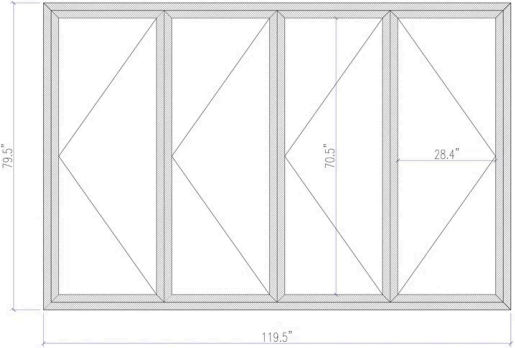

Front View Dimension