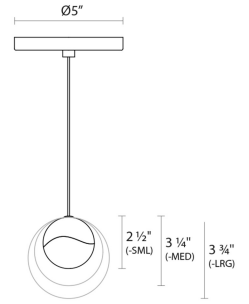

Project:

Grapes LED Pendant Spec Sheet

SKU: 2913.13-LRG Learn more at:
<https://sonnemanlight.com/grapes-led-pendant>

Description: Grapes are luminous LED spheres in multiple sizes, arrayed in precise or random patterns, in clusters, or as single points of light. Seen from the middle or above, the crystal appears clear with a subtle luminance. Moving below, the crystal facets become increasingly apparent, refracting the light into a dazzling radiance.

Type #:

Dimensions

Height:	3.75"
Diameter:	3.75"
Canopy/Backplate/Base:	5"
Hanging Details:	10' Adjustable Cord
Shape:	Round Canopy
Size:	Single Large
Canopy/Backplate/Base Height:	0.5

Electrical Specs

Bulb(s) Included?:	Yes
Bulb 1 Type:	Integral LED
Input Voltage:	120VAC
Wattage:	6
Initial Lumens:	300
Color Temperature:	3000K
CRI:	90
Power Supply Type:	Transformer
Power Supply Quantity:	1
Power Supply Location:	Outlet Box
Dimming Type:	ELV
Bulb Max Wattage:	6

Installation

Installation:	Licensed electrician required
Sloped Ceiling Compatible?:	Compatible

Shipping

Carton 1 L x W x H:	7" X 7" X 8"
Carton 1 Gross Weight:	3 LBS
Fixture Weight:	3

Shade

Shade 1 Material:	Glass Lens
-------------------	------------