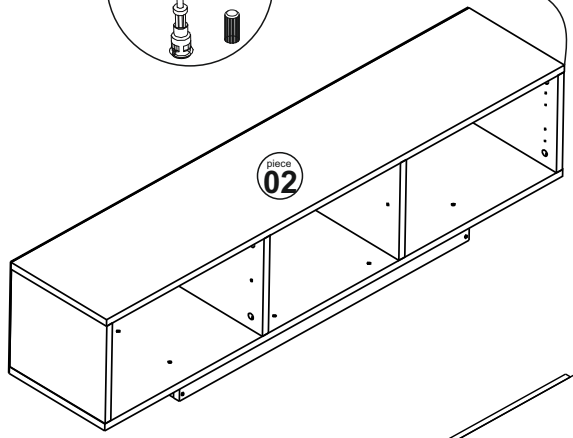

Cabin Screw
Alyan Headed 50

Cabin Screw Stopper&Minifix Stopper&