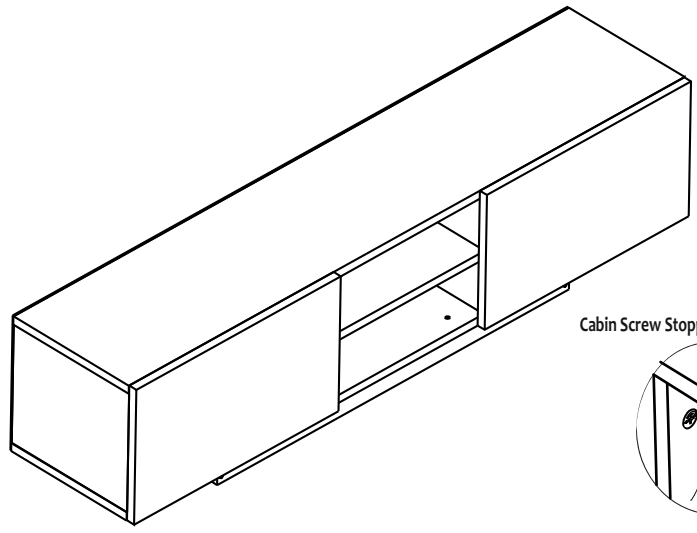

Cabin Screw
Alyan Headed 50

Cabin Screw Stopper&Minifix Stopper&