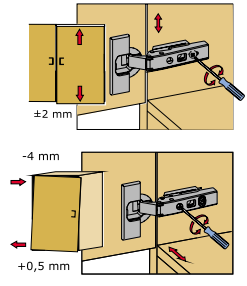

Cabin Screw
Alyan Headed 50