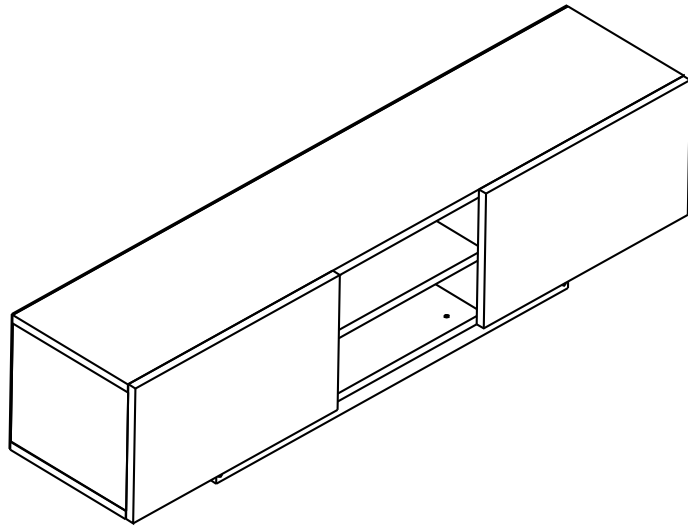

INSTALLATION AND USE MANUAL

 Nail Headed 3 lük 15x	 Hinge Flat +Base 4x	 Chipboard screws 3,5x18 18x	 Minifix Body (TITUS) 16x	 Minifix Shaft (TITUS) 16x	 Alyan Key 4 1x
 Minifix Stopper 16x	 Shelf PiN 4x	 Cabin Screw Alyan Headed 50 10x	 Cabin screw Stopper 10x	 15*20*20 L Miter White Painted 2x	

PARTS ID & MEASURE LIST

	TRACK NAME	THICKNESS	LENGTH	WIDTH	QUANTITY
1	LOWER PANEL	18 mm	1396 mm	296 mm	1 Piece
2	TOP PANEL	18 mm	1396 mm	296 mm	1 Piece
3	SIDE PANEL	18 mm	260 mm	296 mm	2 Piece
4	PLANTING	18 mm	260 mm	296 mm	2 Piece
5	COVER	18 mm	513 mm	296 mm	2 Piece
6	SHORT BASE	18 mm	220 mm	60,5 mm	2 Piece
7	LONG BASE	18 mm	884 mm	60,5 mm	1 Piece
8	SHELF	18 mm	398 mm	296 mm	1 Piece
9	BACKREST	3 mm	1394 mm	296 mm	1 Piece