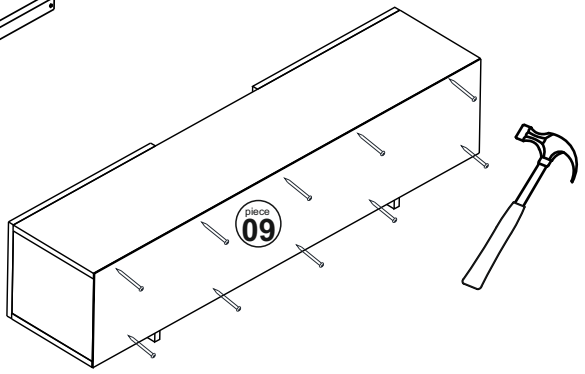

Cabin Screw
Alyan Headed 50

Cabin Screw Stopper&Minifix Stopper&