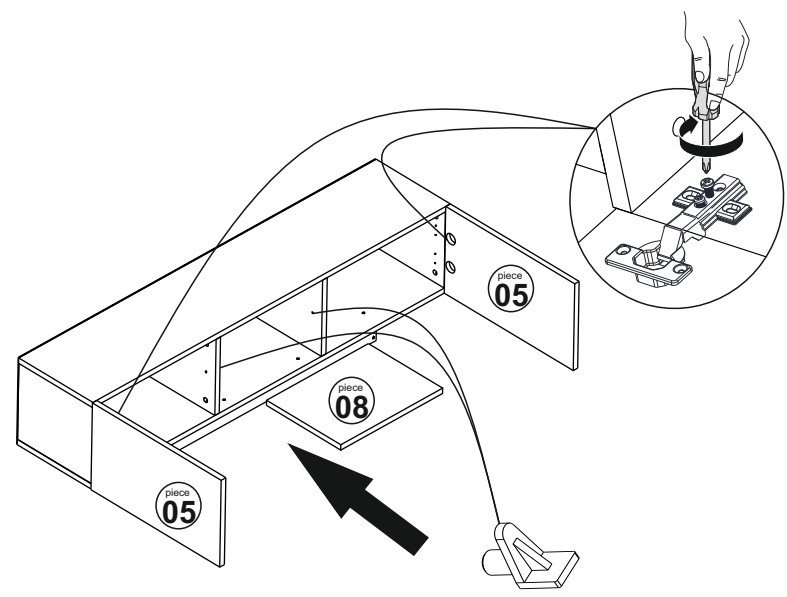

INSTALLATION AND USE MANUAL

 Nail Headed 3 lük 15x	 Hinge Flat +Base 4x	 Chipboard screws 3,5x18 18x	 Minifix Body (TITUS) 16x	 Minifix Shaft (TITUS) 16x	 Alyan Key 4 1x
 Minifix Stopper 16x	 Shelf PiN 4x	 Cabin Screw Alyan Headed 50 10x	 Cabin screw Stopper 10x	 15*20*20 L Miter White Painted 2x	

PARTS ID & MEASURE LIST

	TRACK NAME	THICKNESS	LENGTH	WIDTH	QUANTITY
1	LOWER PANEL	18 mm	1396 mm	296 mm	1 Piece
2	TOP PANEL	18 mm	1396 mm	296 mm	1 Piece
3	SIDE PANEL	18 mm	260 mm	296 mm	2 Piece
4	PLANTING	18 mm	260 mm	296 mm	2 Piece
5	COVER	18 mm	513 mm	296 mm	2 Piece
6	SHORT BASE	18 mm	220 mm	60,5 mm	2 Piece
7	LONG BASE	18 mm	884 mm	60,5 mm	1 Piece
8	SHELF	18 mm	398 mm	296 mm	1 Piece
9	BACKREST	3 mm	1394 mm	296 mm	1 Piece

PART CODING

Cabin Screw
Alyan Headed 50

Cabin Screw Stopper&Minifix Stopper&