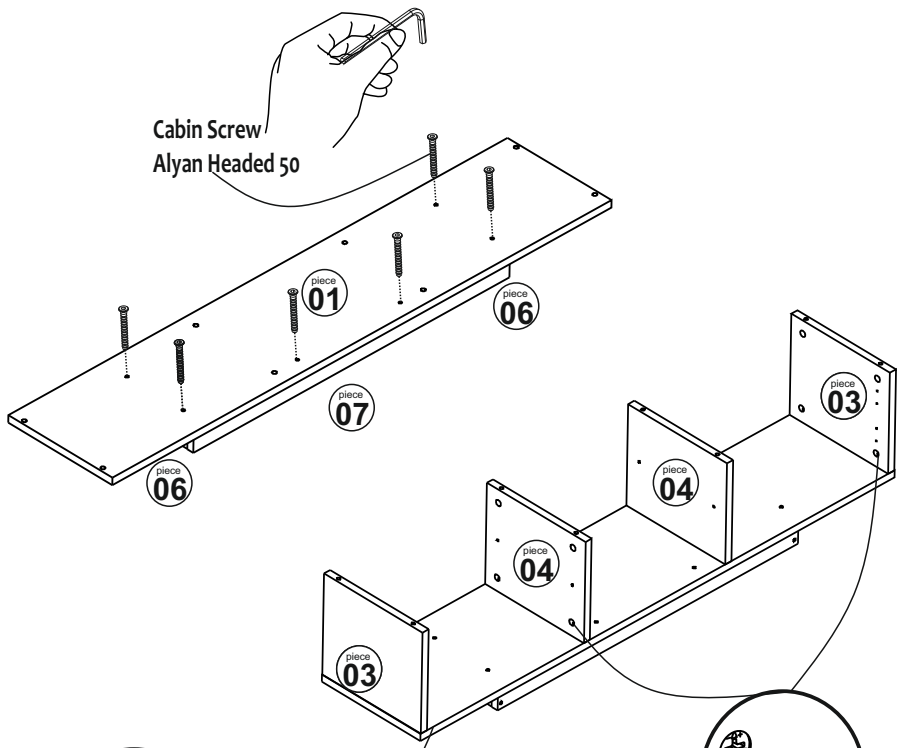

INSTALLATION AND USE MANUAL

 Nail Headed 3 lük 15x	 Hinge Flat +Base 4x	 Chipboard screws 3,5x18 18x	 Minifix Body (TITUS) 16x	 Minifix Shaft (TITUS) 16x	 Alyan Key 4 1x
 Minifix Stopper 16x	 Shelf PiN 4x	 Cabin Screw Alyan Headed 50 10x	 Cabin screw Stopper 10x	 15*20*20 L Miter White Painted 2x	

PARTS ID & MEASURE LIST

	TRACK NAME	THICKNESS	LENGTH	WIDTH	QUANTITY
1	LOWER PANEL	18 mm	1396 mm	296 mm	1 Piece
2	TOP PANEL	18 mm	1396 mm	296 mm	1 Piece
3	SIDE PANEL	18 mm	260 mm	296 mm	2 Piece
4	PLANTING	18 mm	260 mm	296 mm	2 Piece
5	COVER	18 mm	513 mm	296 mm	2 Piece
6	SHORT BASE	18 mm	220 mm	60,5 mm	2 Piece
7	LONG BASE	18 mm	884 mm	60,5 mm	1 Piece
8	SHELF	18 mm	398 mm	296 mm	1 Piece
9	BACKREST	3 mm	1394 mm	296 mm	1 Piece

PART CODING

Cabin Screw
Alyan Headed 50

Cabin Screw Stopper&Minifix Stopper&