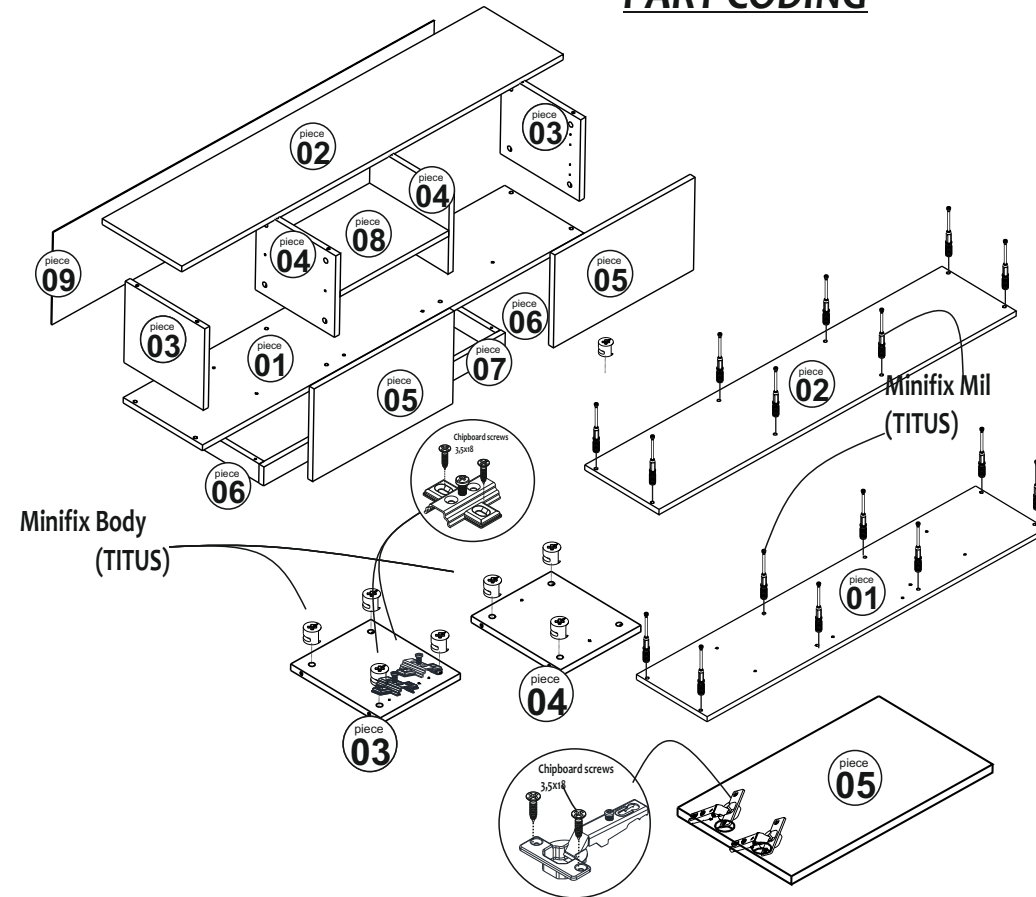

INSTALLATION AND USE MANUAL

 Nail Headed 3 lük 15x	 Hinge Flat +Base 4x	 Chipboard screws 3,5x18 18x	 Minifix Body (TITUS) 16x	 Minifix Shaft (TITUS) 16x	 Alyan Key 4 1x
 Minifix Stopper 16x	 Shelf PiN 4x	 Cabin Screw Alyan Headed 50 10x	 Cabin screw Stopper 10x	 15*20*20 L Miter White Painted 2x	

PARTS ID & MEASURE LIST

	TRACK NAME	THICKNESS	LENGTH	WIDTH	QUANTITY
1	LOWER PANEL	18 mm	1396 mm	296 mm	1 Piece
2	TOP PANEL	18 mm	1396 mm	296 mm	1 Piece
3	SIDE PANEL	18 mm	260 mm	296 mm	2 Piece
4	PLANTING	18 mm	260 mm	296 mm	2 Piece
5	COVER	18 mm	513 mm	296 mm	2 Piece
6	SHORT BASE	18 mm	220 mm	60,5 mm	2 Piece
7	LONG BASE	18 mm	884 mm	60,5 mm	1 Piece
8	SHELF	18 mm	398 mm	296 mm	1 Piece
9	BACKREST	3 mm	1394 mm	296 mm	1 Piece

PART CODING

Cabin Screw
Alyan Headed 50

Cabin Screw Stopper&Minifix Stopper&