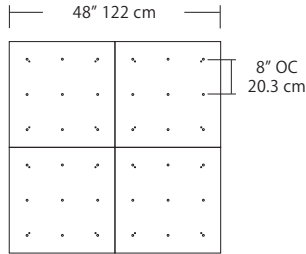

For full specifications and ordering information, see blackjacklighting.com

(# symbol indicates additional specification required)

System	Pendant Mounting	Configuration Examples	Finish Options

Quatro

Square Configurations - See [Quatro Square Configurations](#) section of our website for specification information (#)

4S (4' 2x2 / 9 Port)
MSQ-2409-##-4S-##

6S (6' 3x3 / 25 Port)
MSQ-2425-##-6S-##