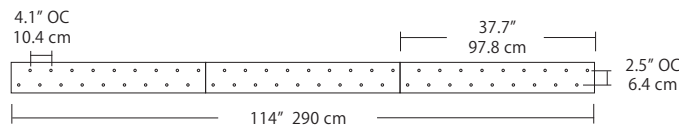

4L (4'x2' / 9 Port)
MSQ-2409-##-4L-##

6L (6'x2' / 25 Port)
MSQ-2425-##-6L-##

Duo

Linear Configurations - See [Duo Linear Configurations](#) section of our website for specification information (#)

6L (6'4"x6" / 10 Port)
MSD-3810-##-6L-##

MPC

9L (9'6"x6" / 18 Port)
MSD-3818-##-9L-##

- BL** Matte Black
- PC** Pol. Chrome
- WH** White
- SG** Satin Gold
- BZ** Bronze
- SS** Satin Silver

Solo

Solo 48" Linear Configuration - See [Solo Linear Configuration](#) section of our website for specific information (#)