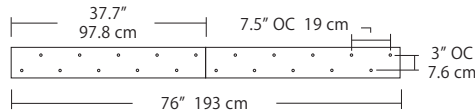

4L (4'x2' / 9 Port)
MSQ-2409-##-4L-##

6L (6'x2' / 25 Port)
MSQ-2425-##-6L-##

Duo

Linear Configurations - See [Duo Linear Configurations](#) section of our website for specification information (#)

6L (6'4"x6" / 10 Port)
MSD-3810-##-6L-##

MPC

9L (9'6"x6" / 18 Port)
MSD-3818-##-9L-##

- BL** Matte Black
- PC** Pol. Chrome
- WH** White
- SG** Satin Gold
- BZ** Bronze
- SS** Satin Silver

Solo

Solo 48" Linear Configuration - See [Solo Linear Configuration](#) section of our website for specific information (#)