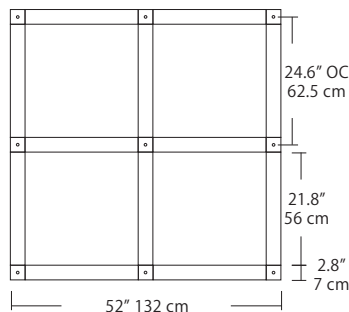

Solo 22" Grid Configuration - See [Solo Grid Configuration](#) section of our website for specific information (#)

MPC