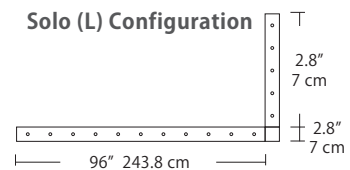

Solo (L) Configuration