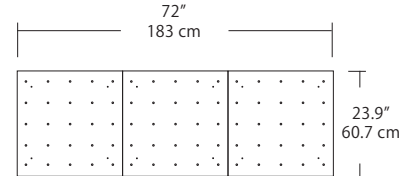

Quatro

Square Configurations - See [Quatro Square Configurations](#) section of our website for specification information (#)

4S (4' 2x2 / 9 Port)
MSQ-2409-##-4S-##

6S (6' 3x3 / 25 Port)
MSQ-2425-##-6S-##

MPC

- BL** Matte Black
- PC** Pol. Chrome
- WH** White
- SG** Satin Gold
- BZ** Bronze
- SS** Satin Silver

Linear Configurations - See [Quatro Linear Configurations](#) section of our website for specification information (#)

4L (4'x2' / 9 Port)
MSQ-2409-##-4L-##

6L (6'x2' / 25 Port)
MSQ-2425-##-6L-##

Duo

Linear Configurations - See [Duo Linear Configurations](#) section of our website for specification information (#)

6L (6'4"x6" / 10 Port)
MSD-3810-##-6L-##

MPC

9L (9'6"x6" / 18 Port)
MSD-3818-##-9L-##

- BL** Matte Black
- PC** Pol. Chrome
- WH** White
- SG** Satin Gold
- BZ** Bronze
- SS** Satin Silver

Solo

Solo 48" Linear Configuration - See [Solo Linear Configuration](#) section of our website for specific information (#)