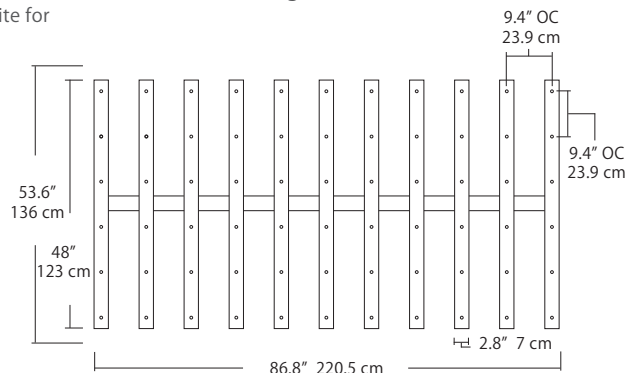

4L (4'x2' / 9 Port)
MSQ-2409-##-4L-##

6L (6'x2' / 25 Port)
MSQ-2425-##-6L-##

Duo

Linear Configurations - See [Duo Linear Configurations](#) section of our website for specification information (#)

6L (6'4"x6" / 10 Port)
MSD-3810-##-6L-##

MPC

9L (9'6"x6" / 18 Port)
MSD-3818-##-9L-##

- BL** Matte Black
- PC** Pol. Chrome
- WH** White
- SG** Satin Gold
- BZ** Bronze
- SS** Satin Silver

Solo

Solo 48" Linear Configuration - See [Solo Linear Configuration](#) section of our website for specific information (#)

Solo (L) Configuration

Solo 22" Grid Configuration - See [Solo Grid Configuration](#) section of our website for specific information (#)

MPC

Solo 48" Grid Configuration

- BL** Matte Black
- PC** Pol. Chrome
- WH** White
- SG** Satin Gold
- BZ** Bronze
- SS** Satin Silver