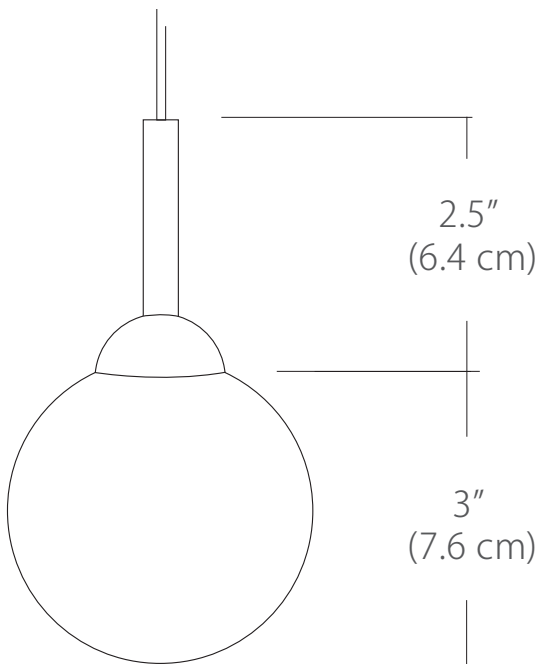

Project:

Type:

Quantity:

Note:

SKU#: SP - GGS - WH - 03 - - - 3W - -

Description

Simple sophistication in a 3" white glass globe pendant. Complete 360° even illumination for a host of environments.

Features

- Suspends from an 8' adjustable cable
- Damp location rated

Specifications

- Color Rendering Index: 90CRI
- LED Color Temperature: 3000K (standard)
- Lumens: 147 Lm
- Wattage: 3W
- Cable Length: 8' (for longer lengths consult factory)
- For recommended dimmers see <http://blackjacklighting.com>

Dimensions

Diffuser

ORDERING GUIDE

Category	Series	Diffuser	Size	Finish	Color Temp.	Wattage	Mounting	Length
SP	GG S	WH	03		30 K	3W		
SP Small Pendant	GG S Small White Glass Globe	WH White	03 3" Diameter	Standard BL Black PC Polished Chrome WH White Special Order BZ Bronze SG Satin Gold SS Satin Silver	27K 2700K 30K 3000K 35K 3500K 40K 4000K	3W 3Watts/147 Lm (recommended for single pendant application)	SP5 5" Canopy SP2 2.5" Fascia Canopy MPC Multi-Port Connector JTA JackTrack Adapter	96" Standard (Change Length for custom cable length in inches)
Example: SP-GGS-WH-03-BL-30K-3W-SP5-96					(30K Standard)		(See page 2 for mounting information)	

MPC

9L (9'6"x6" / 18 Port)
MSD-3818-##-9L-##

- BL** Matte Black
- PC** Pol. Chrome
- WH** White
- SG** Satin Gold
- BZ** Bronze
- SS** Satin Silver

Solo

Solo 48" Linear Configuration - See [Solo Linear Configuration](#) section of our website for specific information (#)