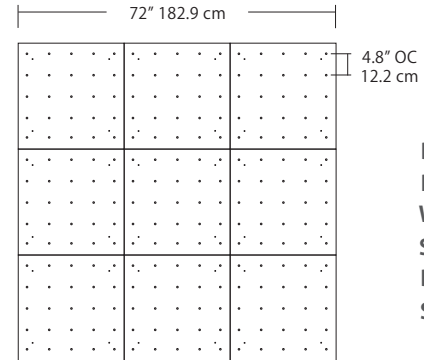

For full specifications and ordering information, see blackjacklighting.com

(# symbol indicates additional specification required)

System	Pendant Mounting	Configuration Examples	Finish Options

Quatro

Square Configurations - See [Quatro Square Configurations](#) section of our website for specification information (#)

4S (4' 2x2 / 9 Port)
MSQ-2409-##-4S-##

6S (6' 3x3 / 25 Port)
MSQ-2425-##-6S-##

MPC

- **BL** Matte Black
- **PC** Pol. Chrome
- **WH** White
- **SG** Satin Gold
- **BZ** Bronze
- **SS** Satin Silver

Linear Configurations - See [Quatro Linear Configurations](#) section of our website for specification information (#)

4L (4'x2' / 9 Port)
MSQ-2409-##-4L-##

6L (6'x2' / 25 Port)
MSQ-2425-##-6L-##

Duo

Linear Configurations - See [Duo Linear Configurations](#) section of our website for specification information (#)

6L (6'4"x6" / 10 Port)
MSD-3810-##-6L-##

MPC

9L (9'6"x6" / 18 Port)
MSD-3818-##-9L-##

- **BL** Matte Black
- **PC** Pol. Chrome
- **WH** White
- **SG** Satin Gold
- **BZ** Bronze
- **SS** Satin Silver

Solo

Solo 48" Linear Configuration - See [Solo Linear Configuration](#) section of our website for specific information (#)

Solo (L) Configuration

Solo 22" Grid Configuration - See [Solo Grid Configuration](#) section of our website for specific information (#)

MPC

Solo 48" Grid Configuration

- **BL** Matte Black
- **PC** Pol. Chrome
- **WH** White
- **SG** Satin Gold
- **BZ** Bronze
- **SS** Satin Silver