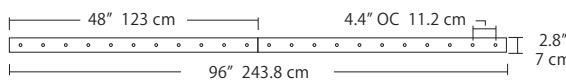

4L (4'x2' / 9 Port)
MSQ-2409-##-4L-##

6L (6'x2' / 25 Port)
MSQ-2425-##-6L-##

Duo

Linear Configurations - See [Duo Linear Configurations](#) section of our website for specification information (#)

6L (6'4"x6" / 10 Port)
MSD-3810-##-6L-##

MPC

9L (9'6"x6" / 18 Port)
MSD-3818-##-9L-##

- BL** Matte Black
- PC** Pol. Chrome
- WH** White
- SG** Satin Gold
- BZ** Bronze
- SS** Satin Silver

Solo

Solo 48" Linear Configuration - See [Solo Linear Configuration](#) section of our website for specific information (#)

Solo (L) Configuration

Solo 22" Grid Configuration - See [Solo Grid Configuration](#) section of our website for specific information (#)

MPC

Solo 48" Grid Configuration

- BL** Matte Black
- PC** Pol. Chrome
- WH** White
- SG** Satin Gold
- BZ** Bronze
- SS** Satin Silver