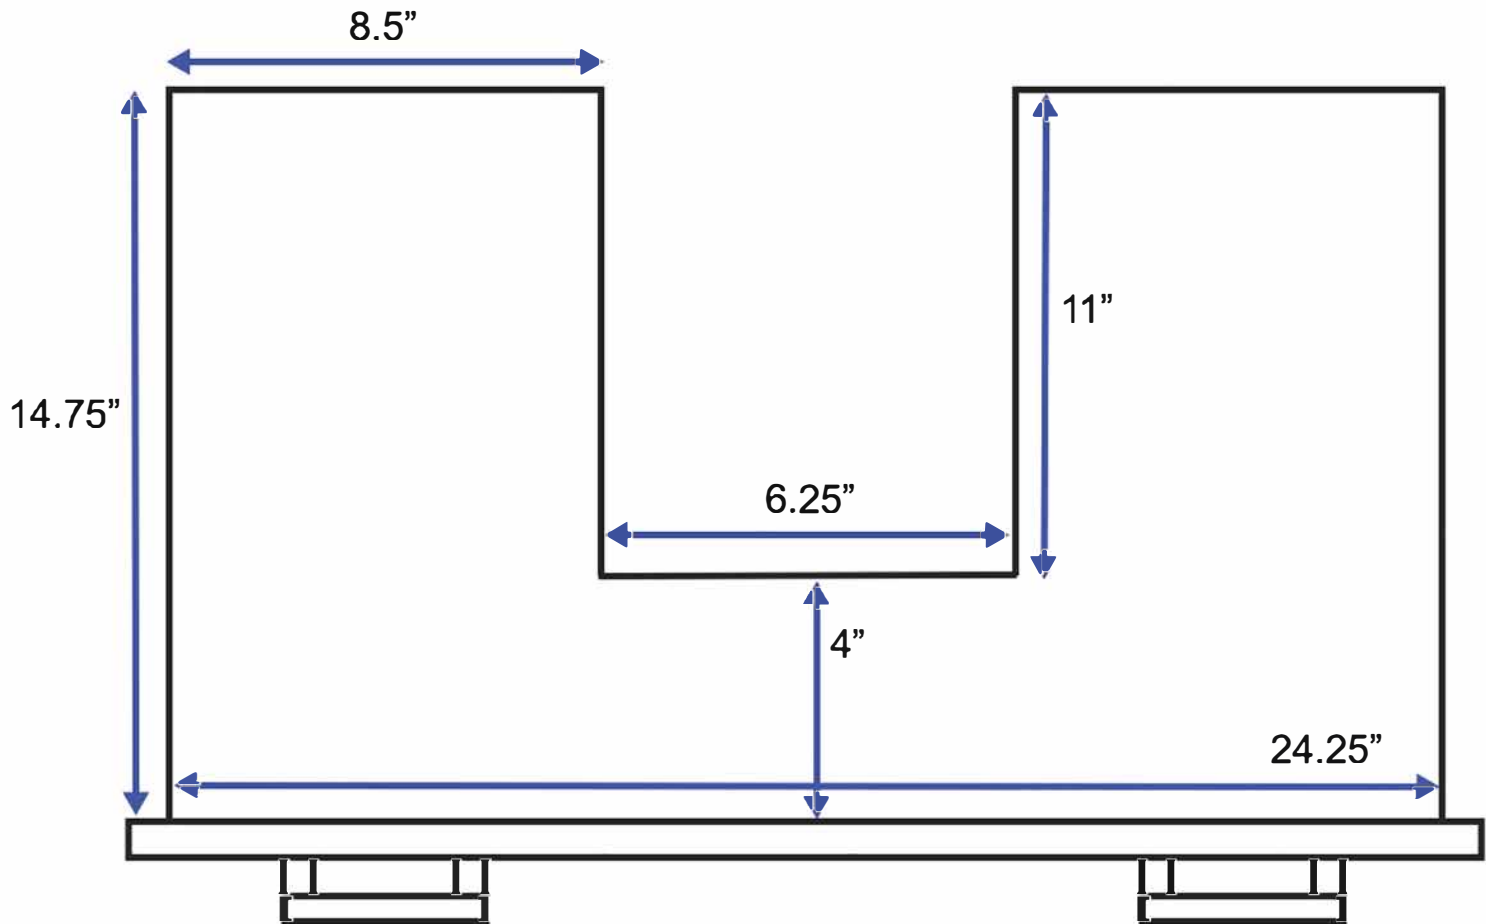

# Charlotte 72-inch Bath Vanity Drawer Under Sink - Bird's Eye View

All measurements are approximate and rounded to the nearest quarter inch.  
Please allow for a slight margin of error.