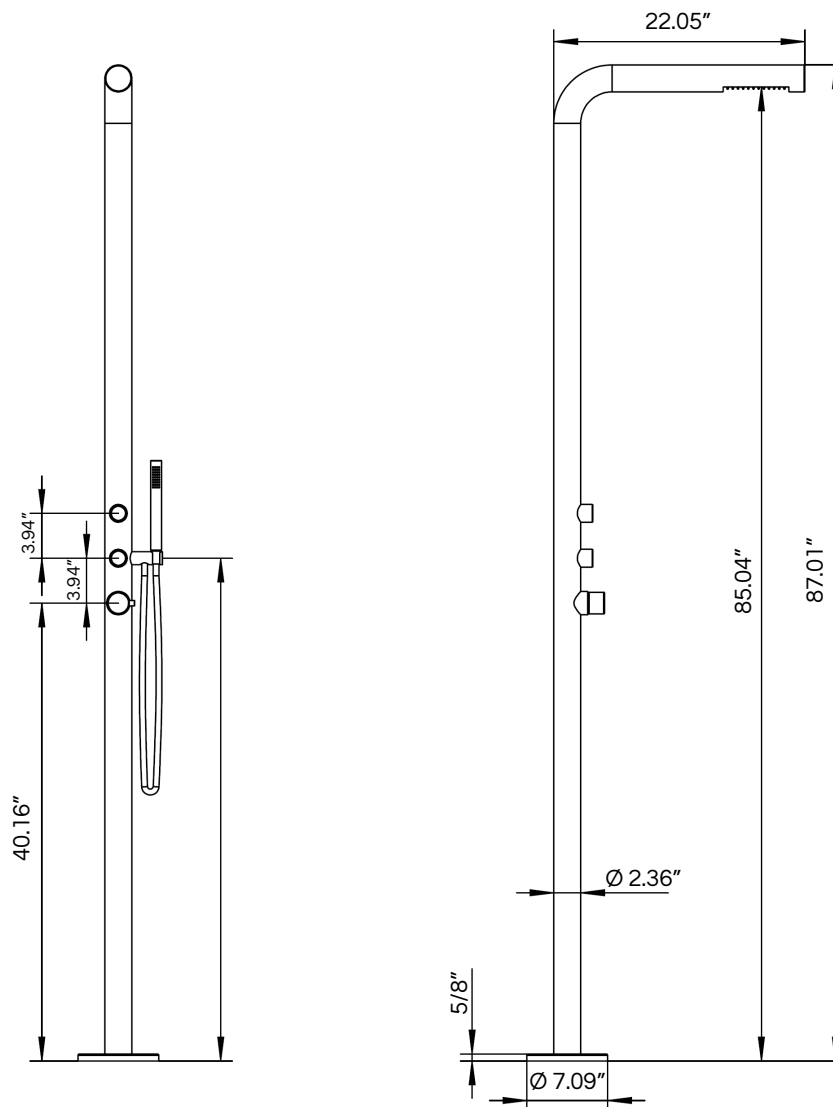

PULSAR 05 Outdoor Shower

-  brushed
PLSR05-BR
-  matte black
PLSR05-MB

SPECIFICATIONS

MATERIAL:	316 marine grade stainless steel
FEATURES:	pressure balance valve 2 push button diverters hand shower built-in part for easy installation
WEIGHT:	38 lbs
PACKAGE DIMENSIONS:	L 54" x W 26" x H 11"
DELIVERY WEIGHT:	45 lbs

PULSAR 05 Outdoor Shower

BUILT-IN PART FOR INSTALLATION

FLOOR INSTALLATION DETAIL