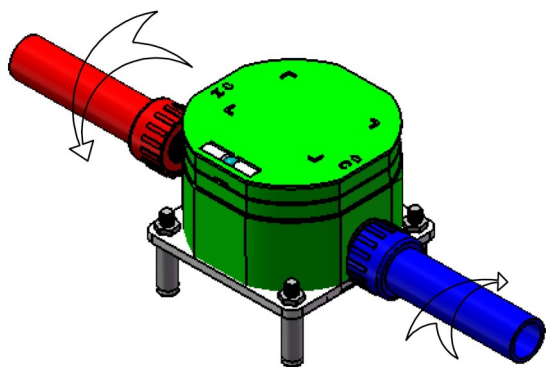

PULSAR 05 Outdoor Shower

BUILT-IN PART FOR INSTALLATION