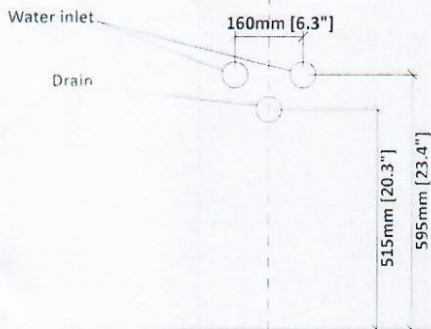

Cabinet Installation Instruction

DIMENSIONS

WARNING !

In the hole on the wall, please be sure to be careful to avoid the internal cables and pipelines.

MATERIALS & TOOLS

Safety glasses, Pencil, Level, Tape measure, Stud Finder, Assorted screwdrivers, Assorted Wrenches, Drill, Screw gun, Caulking gun, Hammer, Screws, Nail anchors/Molly screws.