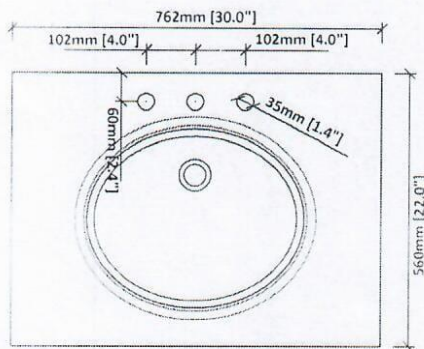

Cabinet Installation Instruction

DIMENSIONS

WARNING !

In the hole on the wall, please be sure to be careful to avoid the internal cables and pipelines.

MATERIALS & TOOLS

Safety glasses, Pencil, Level, Tape measure, Stud Finder, Assorted screwdrivers, Assorted Wrenches, Drill, Screw gun, Caulking gun, Hammer, Screws, Nail anchors/Molly screws.