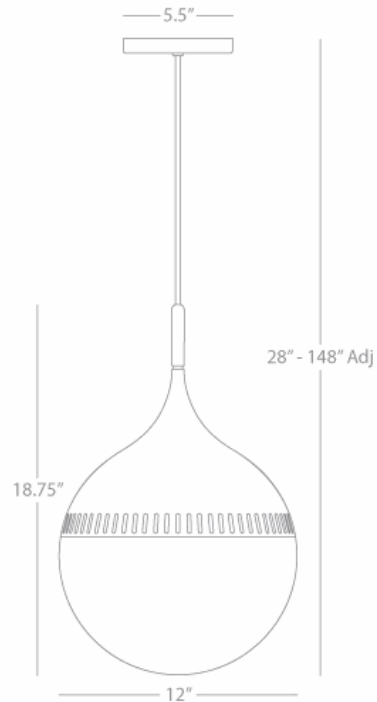

JONATHAN ADLER

RIO

779

Pendant

1 - 13W Max.

Bulb Type: GU24 CFL

Direct Wire

Antique Brass Finish

White Glass Shade

Susp. Hardware: 12ft Black Cord

UL Rated Damp Location

FINISH OPTIONS:

S779 - Polished Nickel

Z779 - Deep Patina Bronze

**\*\* Available for Quick SHIP \*\***