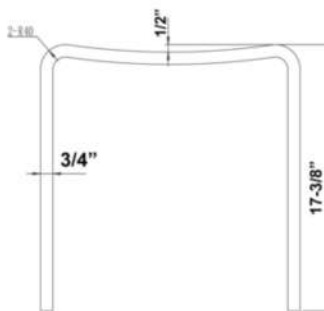

16-1/2" RESIN SHOWER STOOL

Cat. No.
6216

Features:

- ▶ Durable resin construction
- ▶ Curved seat for comfort
- ▶ Attractive arched frame
- ▶ Available in Matte or Gloss finish
- ▶ Sleek contemporary style
- ▶ For use in or out of shower
- ▶ Maximum weight capacity is 330 lbs.

Stool Colors:

- MT** Matte white
- GL** Gloss White
- MB** Matte Black

Overall Dimensions:

Width: 16-1/2"
Depth: 9"
Height: 17-3/8"

Interior Dimensions

Height: 16"
Width: 14-7/8"

Dimensions of fixture are nominal and may vary. Dimensions and specifications subject to change without notice.