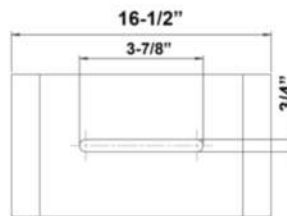

16-1/2" RESIN SHOWER STOOL

Cat. No.
6216

Features:

- ▶ Durable resin construction
- ▶ Curved seat for comfort
- ▶ Attractive arched frame
- ▶ Available in Matte or Gloss finish
- ▶ Sleek contemporary style
- ▶ For use in or out of shower
- ▶ Maximum weight capacity is 330 lbs.

Stool Colors:

- MT** Matte white
- GL** Gloss White
- MB** Matte Black

Overall Dimensions:

Width: 16-1/2"
Depth: 9"
Height: 17-3/8"

Interior Dimensions

Height: 16"
Width: 14-7/8"

Dimensions of fixture are nominal and may vary. Dimensions and specifications subject to change without notice.