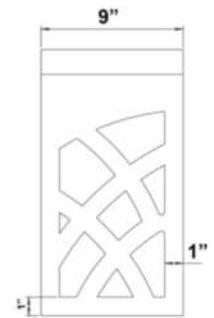

16-1/2" RESIN SHOWER STOOL

Cat. No.
6216

Features:

- ▶ Durable resin construction
- ▶ Curved seat for comfort
- ▶ Attractive arched frame
- ▶ Available in Matte or Gloss finish
- ▶ Sleek contemporary style
- ▶ For use in or out of shower
- ▶ Maximum weight capacity is 330 lbs.

Stool Colors:

- MT** Matte white
- GL** Gloss White
- MB** Matte Black

Overall Dimensions:

Width: 16-1/2"
Depth: 9"
Height: 17-3/8"

Interior Dimensions

Height: 16"
Width: 14-7/8"

Dimensions of fixture are nominal and may vary. Dimensions and specifications subject to change without notice.