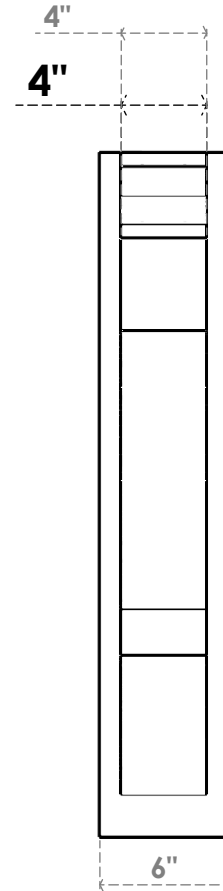

ITEM NUMBER: OUTUROC040X060X26000X32000X040X020X040BOA04RCPR

4"W TOP X 6"W BACK X 26"D X 32"H X 4"T TOP X 2"T BACK TIMBERTHANE ROUGH CEDAR BALBOA FAUX WOOD OPEN OUTLOOKER, TRADITIONAL TOP AND BLOCK BACK, 4"W CLOSED BRACE, PRIMED TAN

SIDE PROFILE

FRONT PROFILE

ISOMETRIC

GENERATED DATE : 07/05/2023

EKENA MILLWORK
2300 WEST MAIN ST.
CLARKSVILLE, TX 75426
TOLL FREE: 866-607-0453
WWW.EKENAMILLWORK.COM

NOTES

1. INSTALLATION TO BE COMPLETED IN ACCORDANCE WITH MANUFACTURER'S SPECIFICATIONS.
2. DRAWING MAY NOT BE TO SCALE
3. THIS DRAWING IS INTENDED FOR DESIGN AND PLANNING PURPOSES ONLY.
4. ALL INFORMATION CONTAINED HEREIN WAS CURRENT AT THE TIME OF DEVELOPMENT BUT MUST BE REVIEWED AND APPROVED BY THE PRODUCT MANUFACTURER TO BE CONSIDERED ACCURATE.
5. TIMBERTHANE ARCHITECTURAL PRODUCTS ARE MADE FROM HIGH DENSITY URETHANE AND COME FACTORY PRIMED