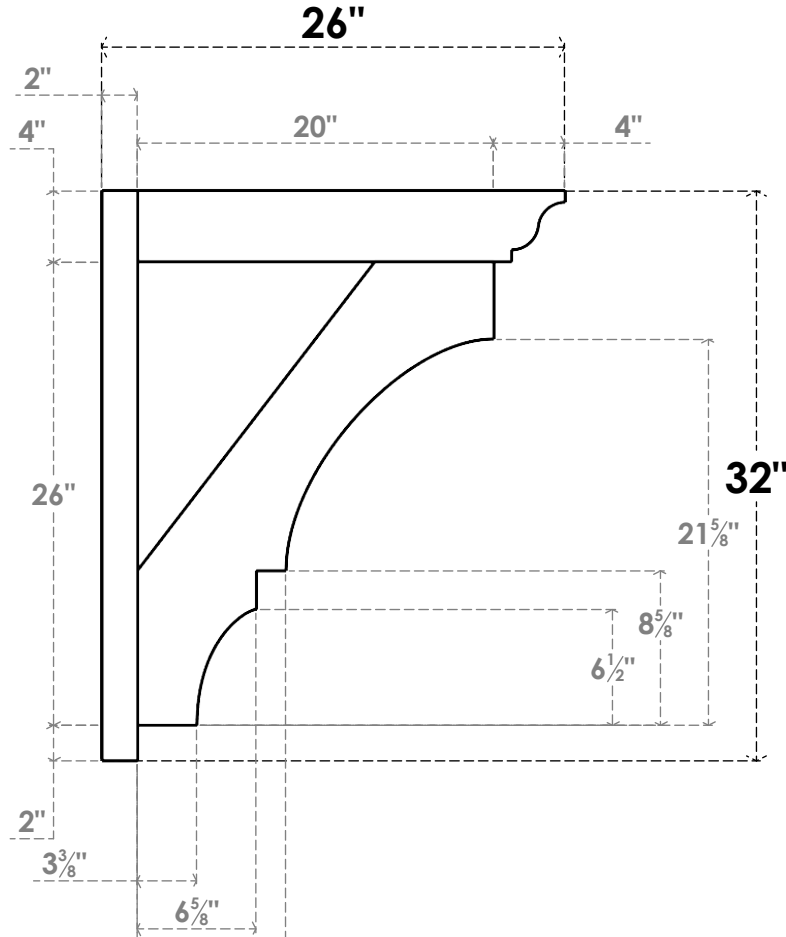

ITEM NUMBER: OUTUROC040X060X26000X32000X040X020X040BOA04RCPR

4"W TOP X 6"W BACK X 26"D X 32"H X 4"T TOP X 2"T BACK TIMBERTHANE ROUGH CEDAR BALBOA FAUX WOOD OPEN OUTLOOKER, TRADITIONAL TOP AND BLOCK BACK, 4"W CLOSED BRACE, PRIMED TAN

SIDE PROFILE

FRONT PROFILE

ISOMETRIC

GENERATED DATE : 07/05/2023

EKENA MILLWORK
2300 WEST MAIN ST.
CLARKSVILLE, TX 75426
TOLL FREE: 866-607-0453
WWW.EKENAMILLWORK.COM

NOTES

1. INSTALLATION TO BE COMPLETED IN ACCORDANCE WITH MANUFACTURER'S SPECIFICATIONS.
2. DRAWING MAY NOT BE TO SCALE
3. THIS DRAWING IS INTENDED FOR DESIGN AND PLANNING PURPOSES ONLY.
4. ALL INFORMATION CONTAINED HEREIN WAS CURRENT AT THE TIME OF DEVELOPMENT BUT MUST BE REVIEWED AND APPROVED BY THE PRODUCT MANUFACTURER TO BE CONSIDERED ACCURATE.
5. TIMBERTHANE ARCHITECTURAL PRODUCTS ARE MADE FROM HIGH DENSITY URETHANE AND COME FACTORY PRIMED