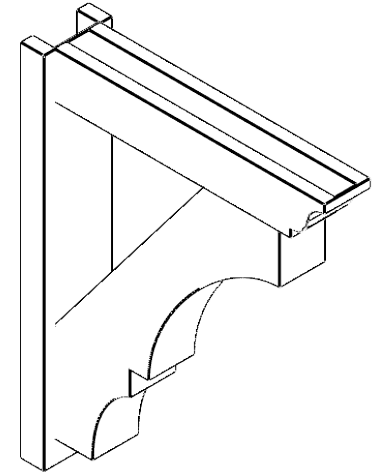

ITEM NUMBER: OUTUROC040X060X26000X32000X040X020X040BOA04RCPR

4"W TOP X 6"W BACK X 26"D X 32"H X 4"T TOP X 2"T BACK TIMBERTHANE ROUGH CEDAR BALBOA FAUX WOOD OPEN OUTLOOKER, TRADITIONAL TOP AND BLOCK BACK, 4"W CLOSED BRACE, PRIMED TAN

SIDE PROFILE

FRONT PROFILE

ISOMETRIC

GENERATED DATE : 07/05/2023

EKENA MILLWORK
2300 WEST MAIN ST.
CLARKSVILLE, TX 75426
TOLL FREE: 866-607-0453
WWW.EKENAMILLWORK.COM

NOTES

1. INSTALLATION TO BE COMPLETED IN ACCORDANCE WITH MANUFACTURER'S SPECIFICATIONS.
2. DRAWING MAY NOT BE TO SCALE
3. THIS DRAWING IS INTENDED FOR DESIGN AND PLANNING PURPOSES ONLY.
4. ALL INFORMATION CONTAINED HEREIN WAS CURRENT AT THE TIME OF DEVELOPMENT BUT MUST BE REVIEWED AND APPROVED BY THE PRODUCT MANUFACTURER TO BE CONSIDERED ACCURATE.
5. TIMBERTHANE ARCHITECTURAL PRODUCTS ARE MADE FROM HIGH DENSITY URETHANE AND COME FACTORY PRIMED