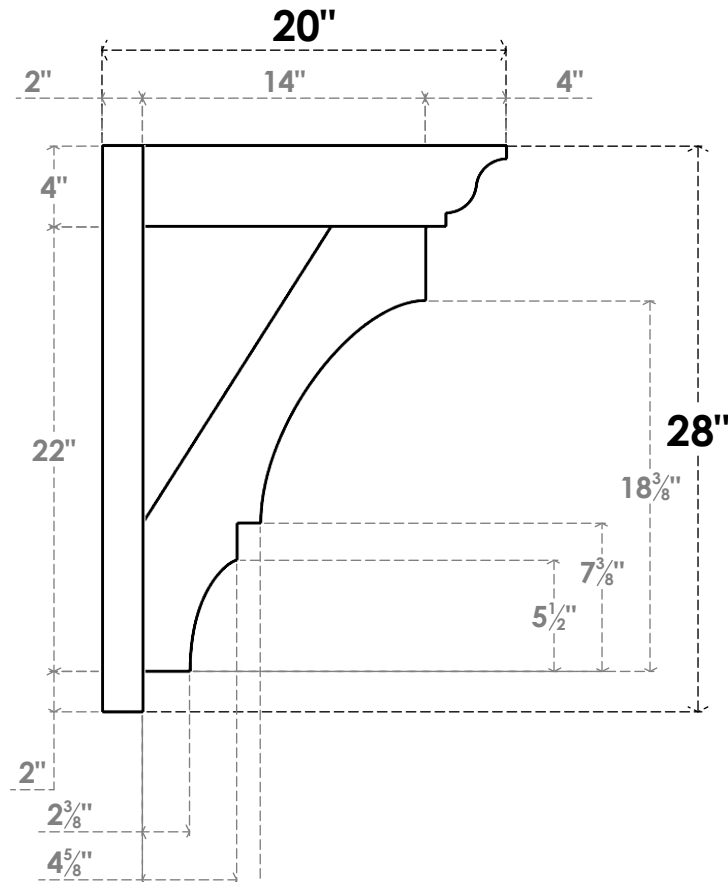

ITEM NUMBER: OUTUROC040X060X20000X28000X040X020X040BOA04RCPR

4"W TOP X 6"W BACK X 20"D X 28"H X 4"T TOP X 2"T BACK TIMBERTHANE ROUGH CEDAR BALBOA FAUX WOOD OPEN OUTLOOKER, TRADITIONAL TOP AND BLOCK BACK, 4"W CLOSED BRACE, PRIMED TAN

SIDE PROFILE

FRONT PROFILE

ISOMETRIC

EKENA MILLWORK
2300 WEST MAIN ST.
CLARKSVILLE, TX 75426
TOLL FREE: 866-607-0453
WWW.EKENAMILLWORK.COM

NOTES

1. INSTALLATION TO BE COMPLETED IN ACCORDANCE WITH MANUFACTURER'S SPECIFICATIONS.
2. DRAWING MAY NOT BE TO SCALE
3. THIS DRAWING IS INTENDED FOR DESIGN AND PLANNING PURPOSES ONLY.
4. ALL INFORMATION CONTAINED HEREIN WAS CURRENT AT THE TIME OF DEVELOPMENT BUT MUST BE REVIEWED AND APPROVED BY THE PRODUCT MANUFACTURER TO BE CONSIDERED ACCURATE.
5. TIMBERTHANE ARCHITECTURAL PRODUCTS ARE MADE FROM HIGH DENSITY URETHANE AND COME FACTORY PRIMED