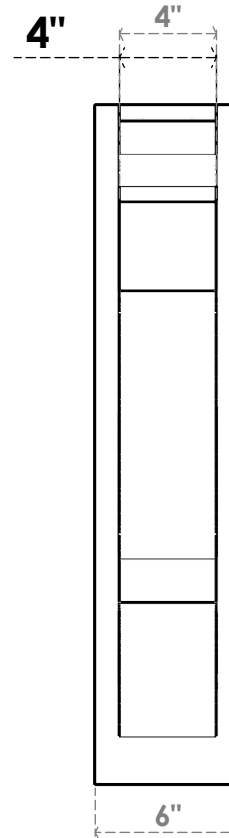

ITEM NUMBER: OUTUROC040X060X20000X28000X040X020X040BOA04RCPR

4"W TOP X 6"W BACK X 20"D X 28"H X 4"T TOP X 2"T BACK TIMBERTHANE ROUGH CEDAR BALBOA FAUX WOOD OPEN OUTLOOKER, TRADITIONAL TOP AND BLOCK BACK, 4"W CLOSED BRACE, PRIMED TAN

SIDE PROFILE

FRONT PROFILE

ISOMETRIC

EKENA MILLWORK
2300 WEST MAIN ST.
CLARKSVILLE, TX 75426
TOLL FREE: 866-607-0453
WWW.EKENAMILLWORK.COM

NOTES

1. INSTALLATION TO BE COMPLETED IN ACCORDANCE WITH MANUFACTURER'S SPECIFICATIONS.
2. DRAWING MAY NOT BE TO SCALE
3. THIS DRAWING IS INTENDED FOR DESIGN AND PLANNING PURPOSES ONLY.
4. ALL INFORMATION CONTAINED HEREIN WAS CURRENT AT THE TIME OF DEVELOPMENT BUT MUST BE REVIEWED AND APPROVED BY THE PRODUCT MANUFACTURER TO BE CONSIDERED ACCURATE.
5. TIMBERTHANE ARCHITECTURAL PRODUCTS ARE MADE FROM HIGH DENSITY URETHANE AND COME FACTORY PRIMED