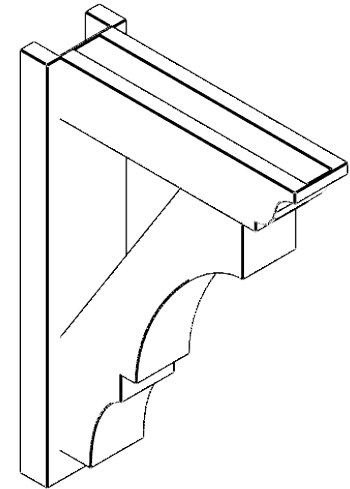

ITEM NUMBER: OUTUROC040X060X20000X28000X040X020X040BOA04RCPR

4"W TOP X 6"W BACK X 20"D X 28"H X 4"T TOP X 2"T BACK TIMBERTHANE ROUGH CEDAR BALBOA FAUX WOOD OPEN OUTLOOKER, TRADITIONAL TOP AND BLOCK BACK, 4"W CLOSED BRACE, PRIMED TAN

SIDE PROFILE

FRONT PROFILE

ISOMETRIC

EKENA MILLWORK
2300 WEST MAIN ST.
CLARKSVILLE, TX 75426
TOLL FREE: 866-607-0453
WWW.EKENAMILLWORK.COM

NOTES

1. INSTALLATION TO BE COMPLETED IN ACCORDANCE WITH MANUFACTURER'S SPECIFICATIONS.
2. DRAWING MAY NOT BE TO SCALE
3. THIS DRAWING IS INTENDED FOR DESIGN AND PLANNING PURPOSES ONLY.
4. ALL INFORMATION CONTAINED HEREIN WAS CURRENT AT THE TIME OF DEVELOPMENT BUT MUST BE REVIEWED AND APPROVED BY THE PRODUCT MANUFACTURER TO BE CONSIDERED ACCURATE.
5. TIMBERTHANE ARCHITECTURAL PRODUCTS ARE MADE FROM HIGH DENSITY URETHANE AND COME FACTORY PRIMED