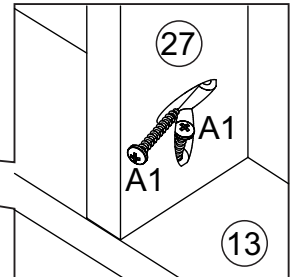

PARTS DIAGRAM

SCREWS ARE SHOWN IN ACTUAL SIZE

A1	 4,0x30	42+2
A3	 3,0x16	06+1
A4	 3,5x14	04+1
A9	 3,5x16	28+1
A16	 4,0x40	06+1
C2	 8,0x25	44+2
D4		12+1
D10		02
D27		05
E15		06
E16		06
G1	 10x10	53
H2		03

FURNITURE ANTI-TIP KIT		
A8	 3,0x20	02+1
F8		02
F9		01

WARNING:
 **CHOKING HAZARD**
 Small Parts.
 Adult Supervision Required.
 Not for children under 3 years old.

WARNING:
 **WARNING:**
**FURNITURE TIPOVER CAN RESULT
 IN SERIOUS INJURY OR DEATH**
 This wardrobe includes tipover-
 prevention hardware that
MUST BE ATTACHED TO THE WALL
 per the assembly instructions.

08)

09)

10)

11)

12)

A9	 3.5x16	04
D27		05
G1	 10x10	05

13)

Choose the desired shelf position and insert metal pegs.