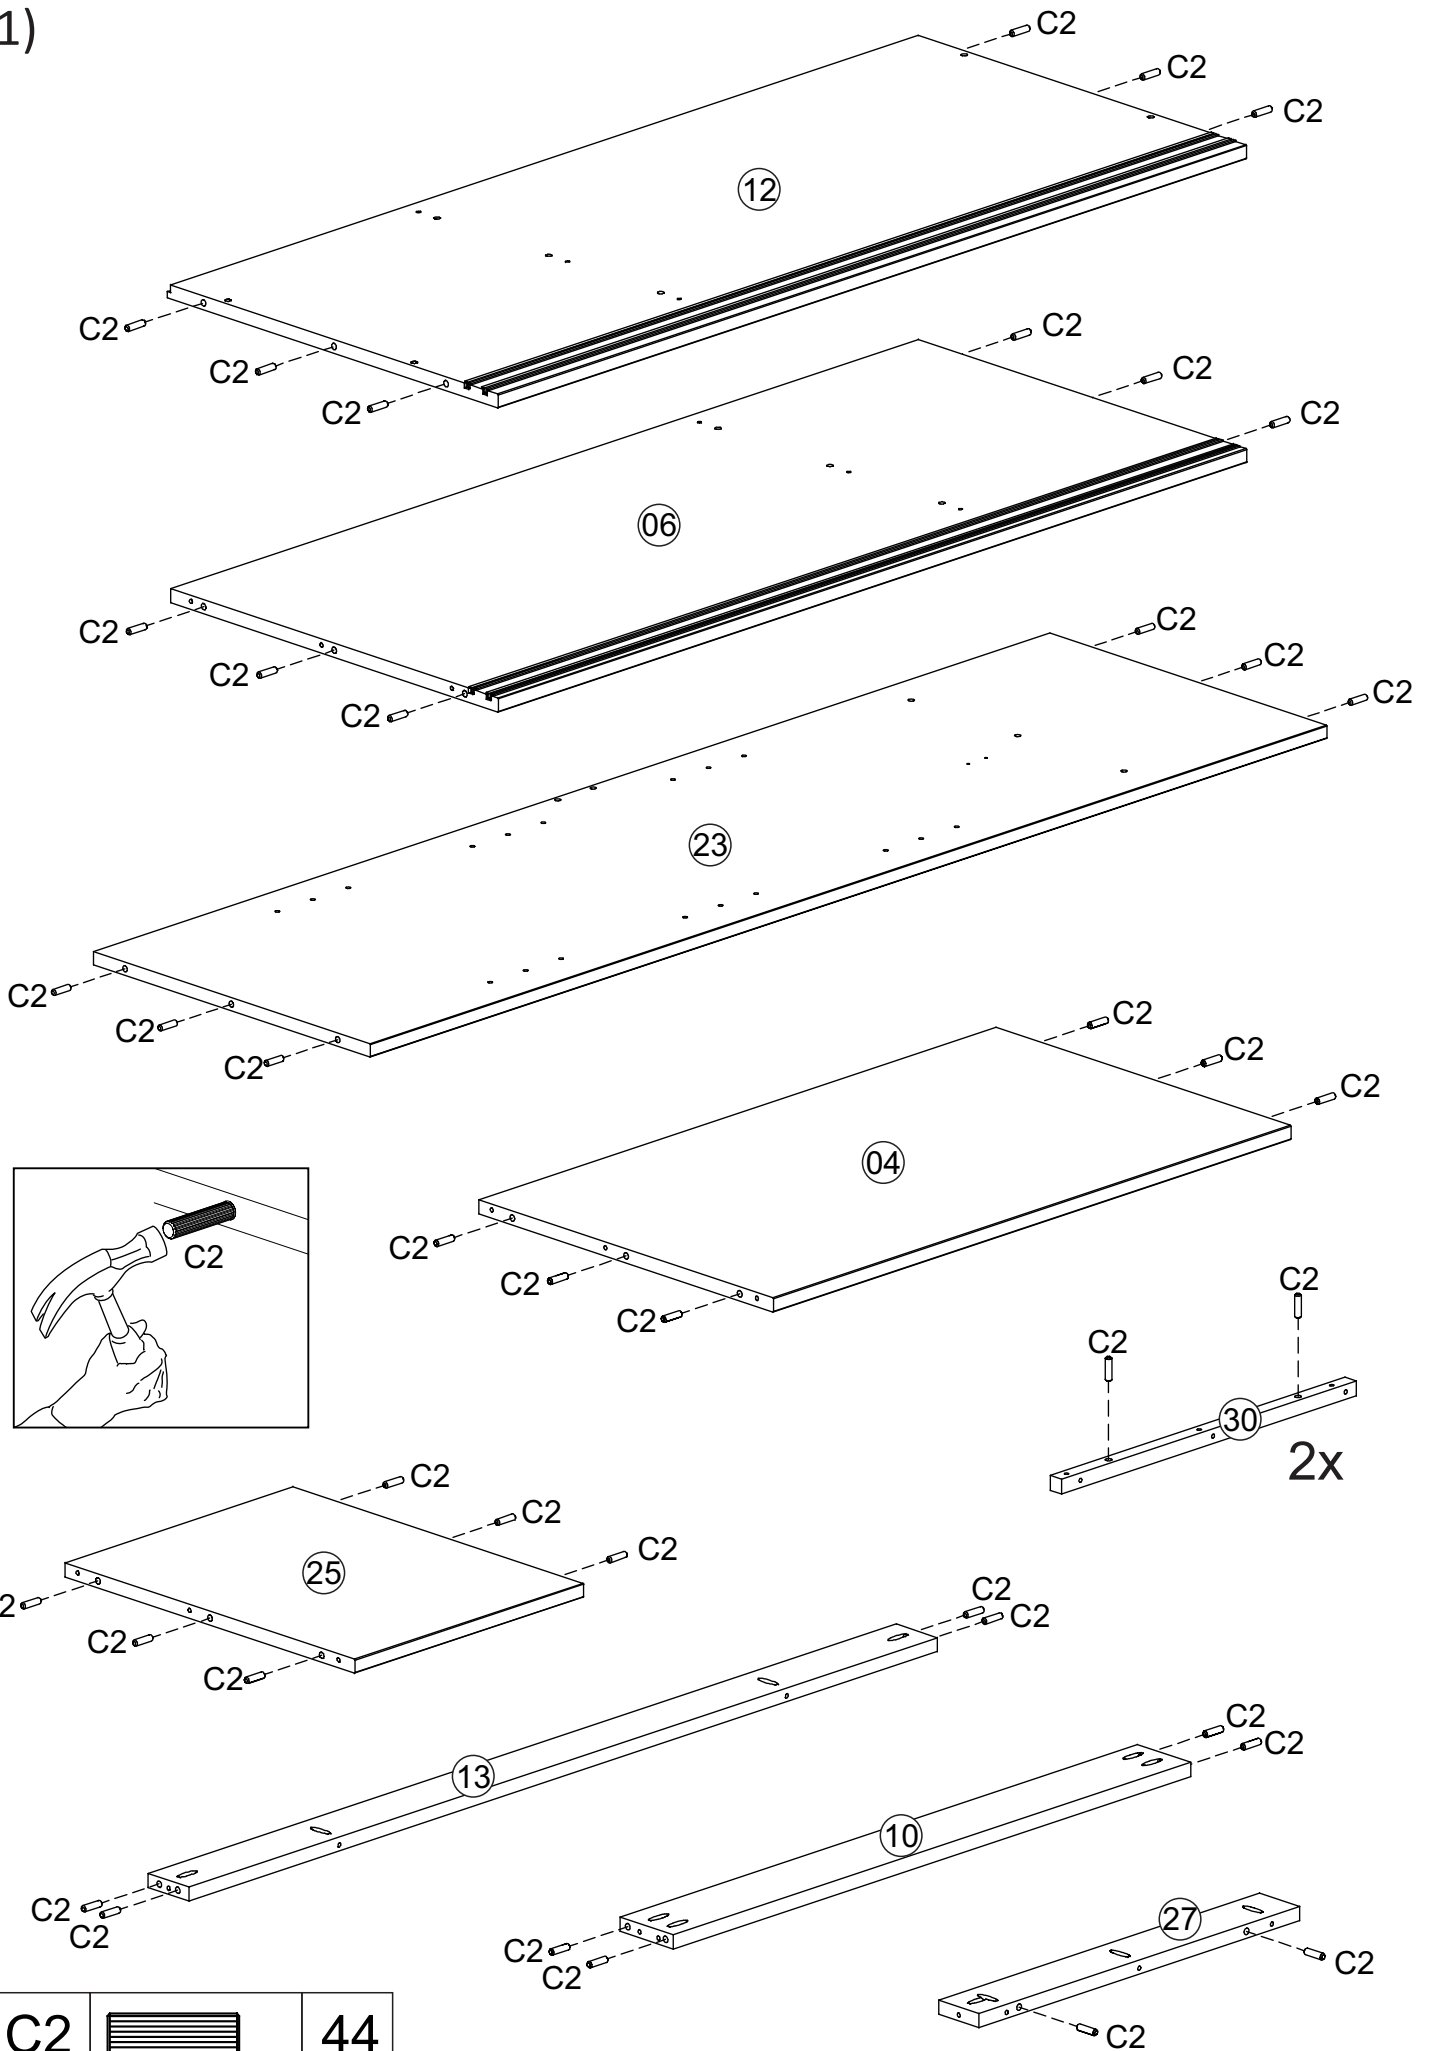

01)

C2		44
	8,0x25