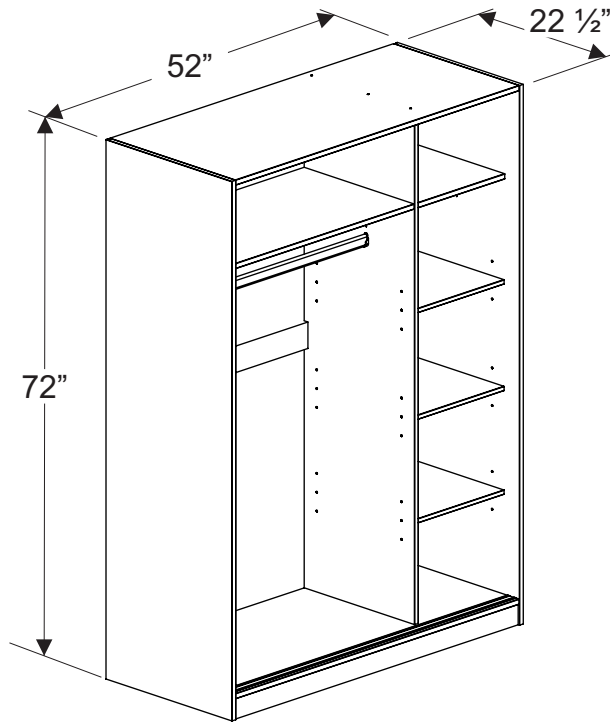

ASSEMBLY INSTRUCTIONS

3 SLIDING DOORS WARDROBE

SKU 5671R / 5671L / 5671M - White
SKU 5676R / 5676L / 5676M - Java

PRE-ASSEMBLY PREPARATION

- Please check the contents before assembling. A full checklist of parts is provided below.
- If any parts are missing or damaged, please contact us at info@palaceImportsInc.com
- Assemble on a flat, smooth surface on top of a blanket.
- Use only low-speed power drill setting.
- Assemble as near as possible to the point of use.
- The hardware pack contains SMALL ITEMS which should be KEPT AWAY FROM YOUNG CHILDREN.

PARTS DIAGRAM

SCREWS ARE SHOWN IN ACTUAL SIZE

A1	 4,0x30	42+2
A3	 3,0x16	06+1
A4	 3,5x14	04+1
A9	 3,5x16	28+1
A16	 4,0x40	06+1
C2	 8,0x25	44+2
D4		12+1
D10		02
D27		05
E15		06
E16		06
G1	 10x10	53
H2		03