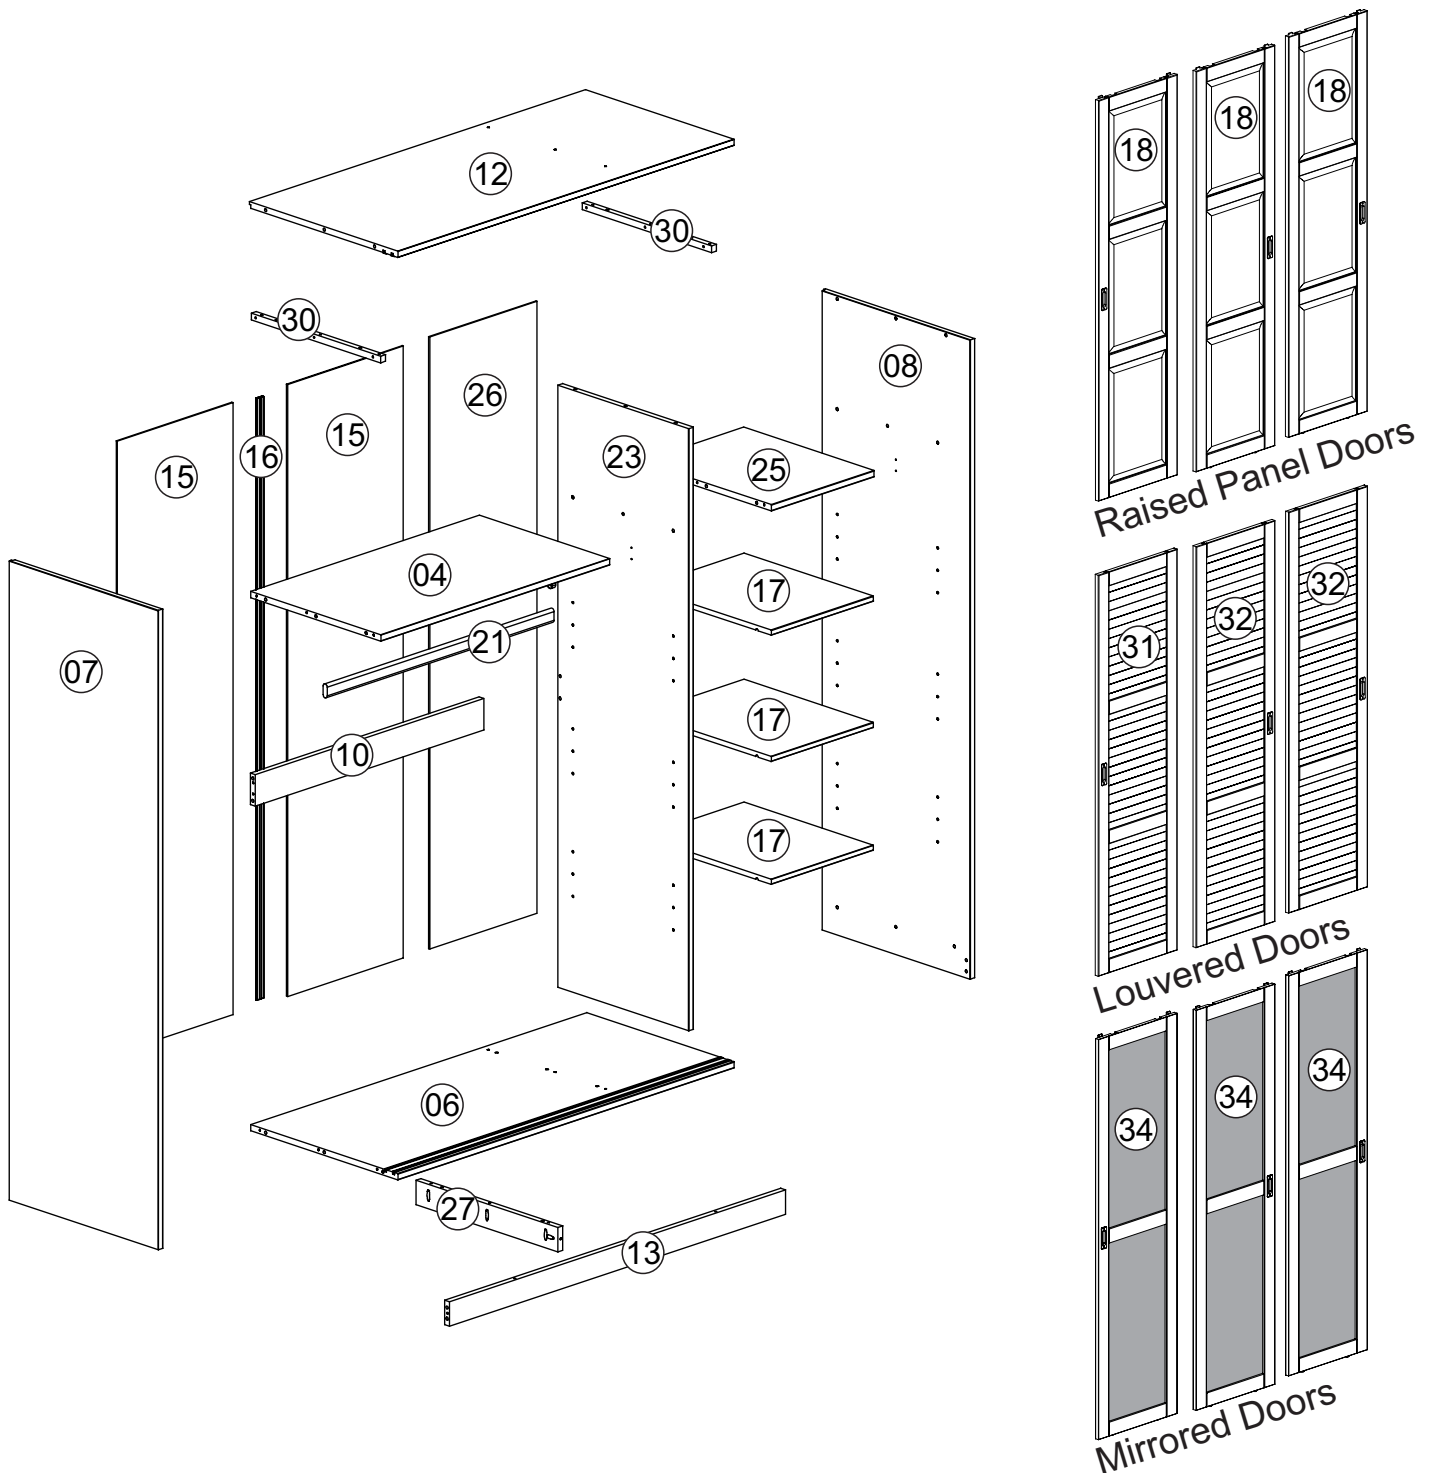

ASSEMBLY INSTRUCTIONS

3 SLIDING DOORS WARDROBE

SKU 5671R / 5671L / 5671M - White
SKU 5676R / 5676L / 5676M - Java

PRE-ASSEMBLY PREPARATION

- Please check the contents before assembling. A full checklist of parts is provided below.
- If any parts are missing or damaged, please contact us at info@palaceImportsInc.com
- Assemble on a flat, smooth surface on top of a blanket.
- Use only low-speed power drill setting.
- Assemble as near as possible to the point of use.
- The hardware pack contains SMALL ITEMS which should be KEPT AWAY FROM YOUNG CHILDREN.

PARTS DIAGRAM

SCREWS ARE SHOWN IN ACTUAL SIZE

A1	 4,0x30	42+2
A3	 3,0x16	06+1
A4	 3,5x14	04+1
A9	 3,5x16	28+1
A16	 4,0x40	06+1
C2	 8,0x25	44+2
D4		12+1
D10		02
D27		05
E15		06
E16		06
G1	 10x10	53
H2		03

FURNITURE ANTI-TIP KIT		
A8	 3,0x20	02+1
F8		02
F9		01

WARNING:
 **CHOKING HAZARD**
 Small Parts.
 Adult Supervision Required.
 Not for children under 3 years old.

WARNING:
 **WARNING:**
**FURNITURE TIPOVER CAN RESULT
 IN SERIOUS INJURY OR DEATH**
 This wardrobe includes tipover-
 prevention hardware that
MUST BE ATTACHED TO THE WALL
 per the assembly instructions.