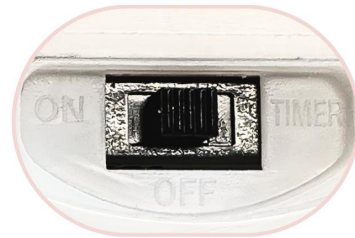

Detail Display

- **Steady-on Lighting**
- **6 Hour Timer**
- **Cycling every 24 Hour**