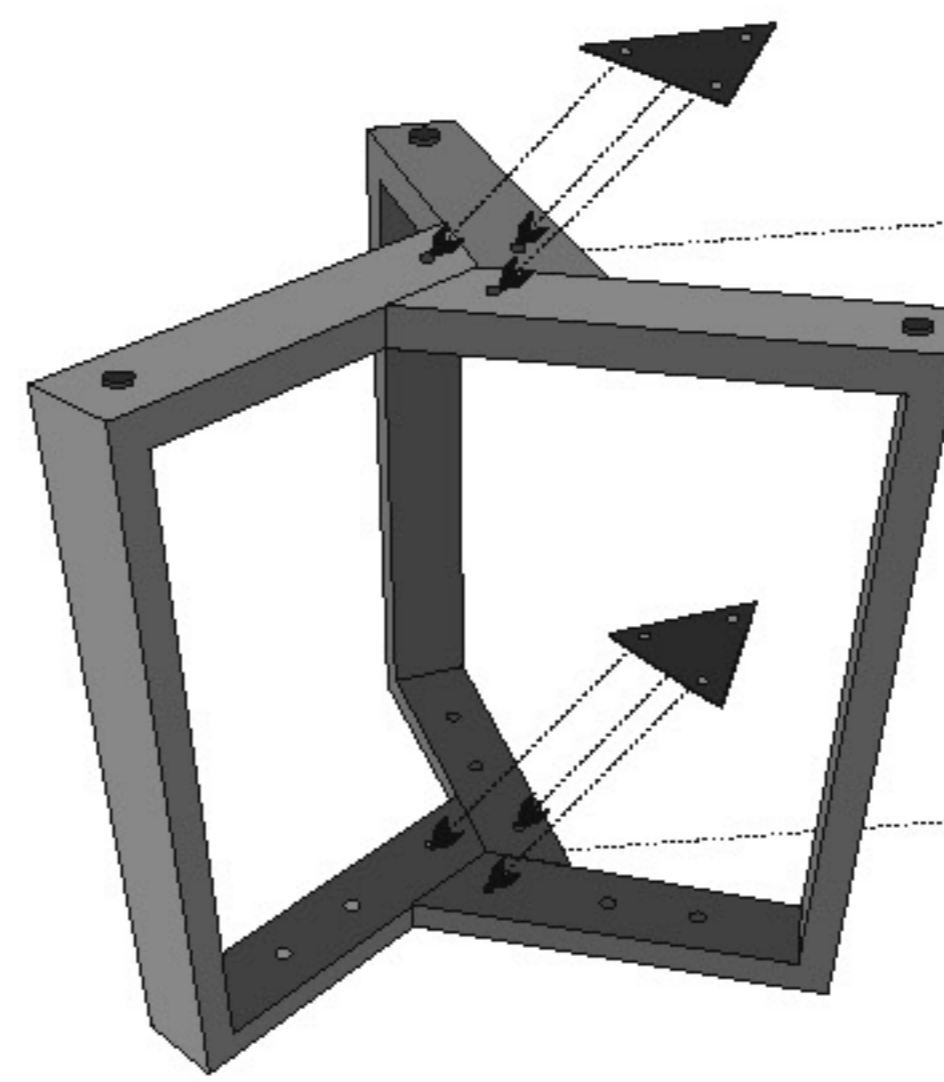

ASSEMBLY INSTRUCTION

ITEM NAME : DECORATIVE MARBLE TOP DINING TABLE

ITEM CODE : UPT-315770

TOP 1 PIECE

LEGS 3 PIECES

SUPPORT LOCK 2 PIECES

BIG 3 BOLTS & 3 WASHER /
6 SMALL BOLTS PIECES

ALLEN KEY 1-1 PIECE

STEP -1

STEP -2. FOLLOW THIS STEP.

Please use here small bolts.

STEP - 3 CONNECT LEGS WITH COORDINATING MARKING.

STEP - 4. FULLY TIGHTEN ALL THE BOLTS BEFORE USE.

Please use here
big bolts and washer

Please use here big bolts and washer