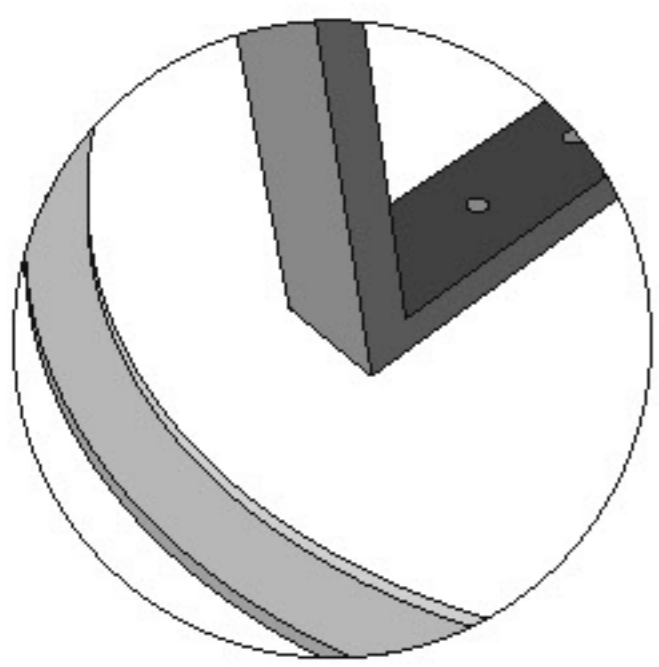

ASSEMBLY INSTRUCTION

ITEM NAME : DECORATIVE MARBLE TOP DINING TABLE

ITEM CODE : UPT-315770

TOP 1 PIECE

LEGS 3 PIECES

SUPPORT LOCK 2 PIECES

BIG 3 BOLTS & 3 WASHER /
6 SMALL BOLTS PIECES

ALLEN KEY 1-1 PIECE

STEP -1

STEP -2. FOLLOW THIS STEP.

Please use here small bolts.

STEP - 3 CONNECT LEGS WITH COORDINATING MARKING.

STEP - 4. FULLY TIGHTEN ALL THE BOLTS BEFORE USE.

Please use here
big bolts and washer

Please use here big bolts and washer