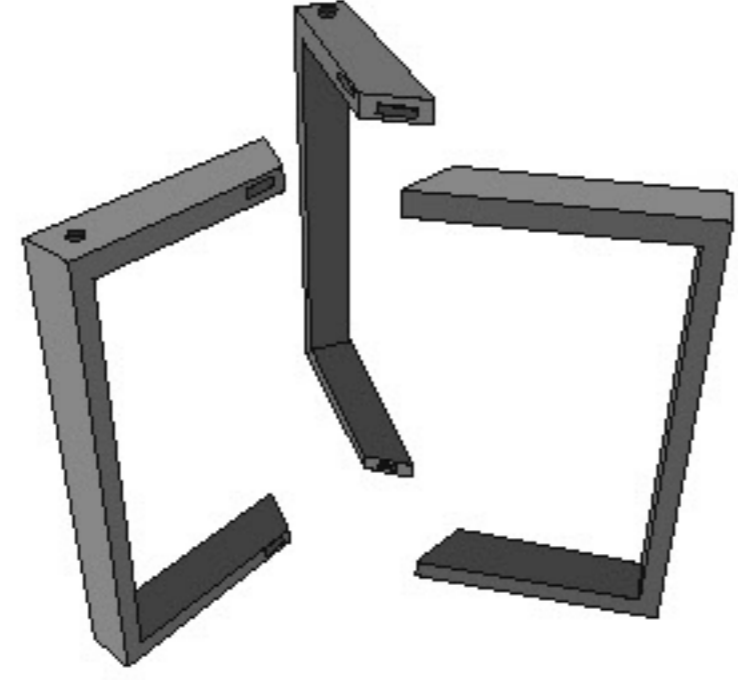

ASSEMBLY INSTRUCTION

ITEM NAME : DECORATIVE MARBLE TOP DINING TABLE

ITEM CODE : UPT-315770

TOP 1 PIECE

LEGS 3 PIECES

SUPPORT LOCK 2 PIECES

BIG 3 BOLTS & 3 WASHER /
6 SMALL BOLTS PIECES

ALLEN KEY 1-1 PIECE

STEP -1

STEP -2. FOLLOW THIS STEP.

Please use here small bolts.

STEP - 3 CONNECT LEGS WITH COORDINATING MARKING.

STEP - 4. FULLY TIGHTEN ALL THE BOLTS BEFORE USE.

Please use here
big bolts and washer

Please use here big bolts and washer