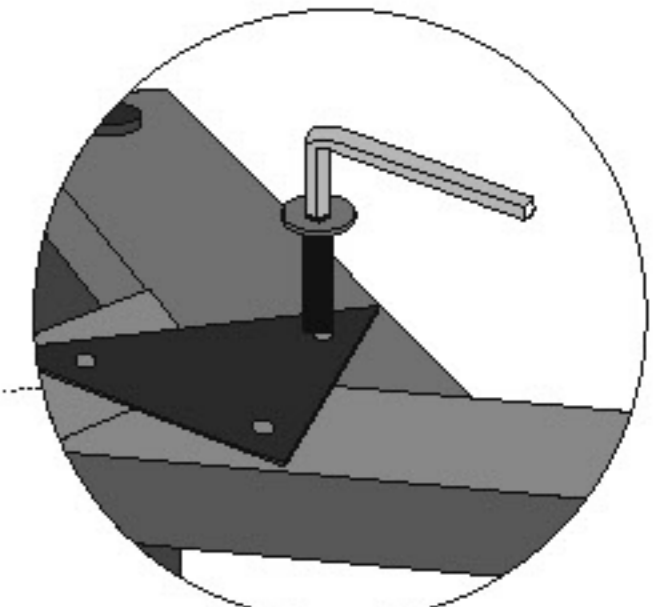

ASSEMBLY INSTRUCTION

ITEM NAME : DECORATIVE MARBLE TOP DINING TABLE

ITEM CODE : UPT-315770

TOP 1 PIECE

LEGS 3 PIECES

SUPPORT LOCK 2 PIECES

BIG 3 BOLTS & 3 WASHER /
6 SMALL BOLTS PIECES

ALLEN KEY 1-1 PIECE

STEP -1

STEP -2. FOLLOW THIS STEP.

Please use here small bolts.

STEP - 3 CONNECT LEGS WITH COORDINATING MARKING.

STEP - 4. FULLY TIGHTEN ALL THE BOLTS BEFORE USE.

Please use here
big bolts and washer

Please use here big bolts and washer