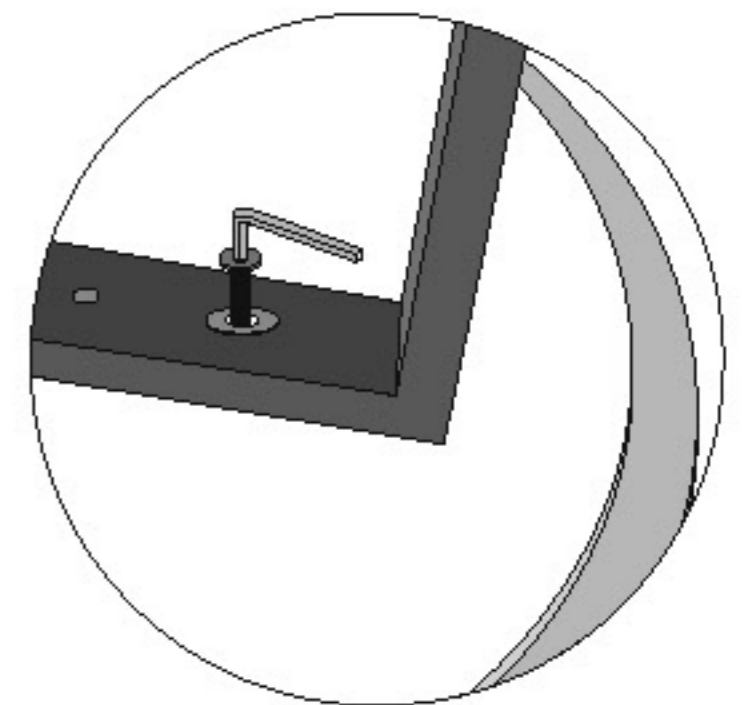

ASSEMBLY INSTRUCTION

ITEM NAME : DECORATIVE MARBLE TOP DINING TABLE

ITEM CODE : UPT-315770

TOP 1 PIECE

LEGS 3 PIECES

SUPPORT LOCK 2 PIECES

BIG 3 BOLTS & 3 WASHER /
6 SMALL BOLTS PIECES

ALLEN KEY 1-1 PIECE

STEP -1

STEP -2. FOLLOW THIS STEP.

Please use here small bolts.

STEP - 3 CONNECT LEGS WITH COORDINATING MARKING.

STEP - 4. FULLY TIGHTEN ALL THE BOLTS BEFORE USE.

Please use here
big bolts and washer

Please use here big bolts and washer