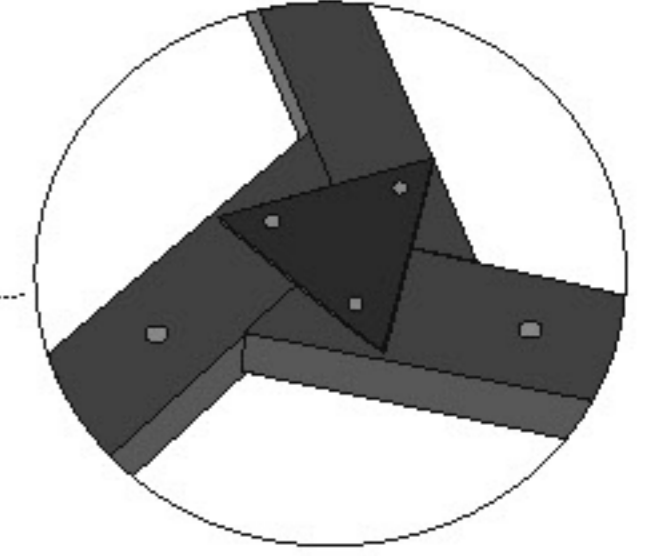

ASSEMBLY INSTRUCTION

ITEM NAME : DECORATIVE MARBLE TOP DINING TABLE

ITEM CODE : UPT-315770

TOP 1 PIECE

LEGS 3 PIECES

SUPPORT LOCK 2 PIECES

BIG 3 BOLTS & 3 WASHER /
6 SMALL BOLTS PIECES

ALLEN KEY 1-1 PIECE

STEP -1

STEP -2. FOLLOW THIS STEP.

Please use here small bolts.

STEP - 3 CONNECT LEGS WITH COORDINATING MARKING.

STEP - 4. FULLY TIGHTEN ALL THE BOLTS BEFORE USE.

Please use here
big bolts and washer

Please use here big bolts and washer