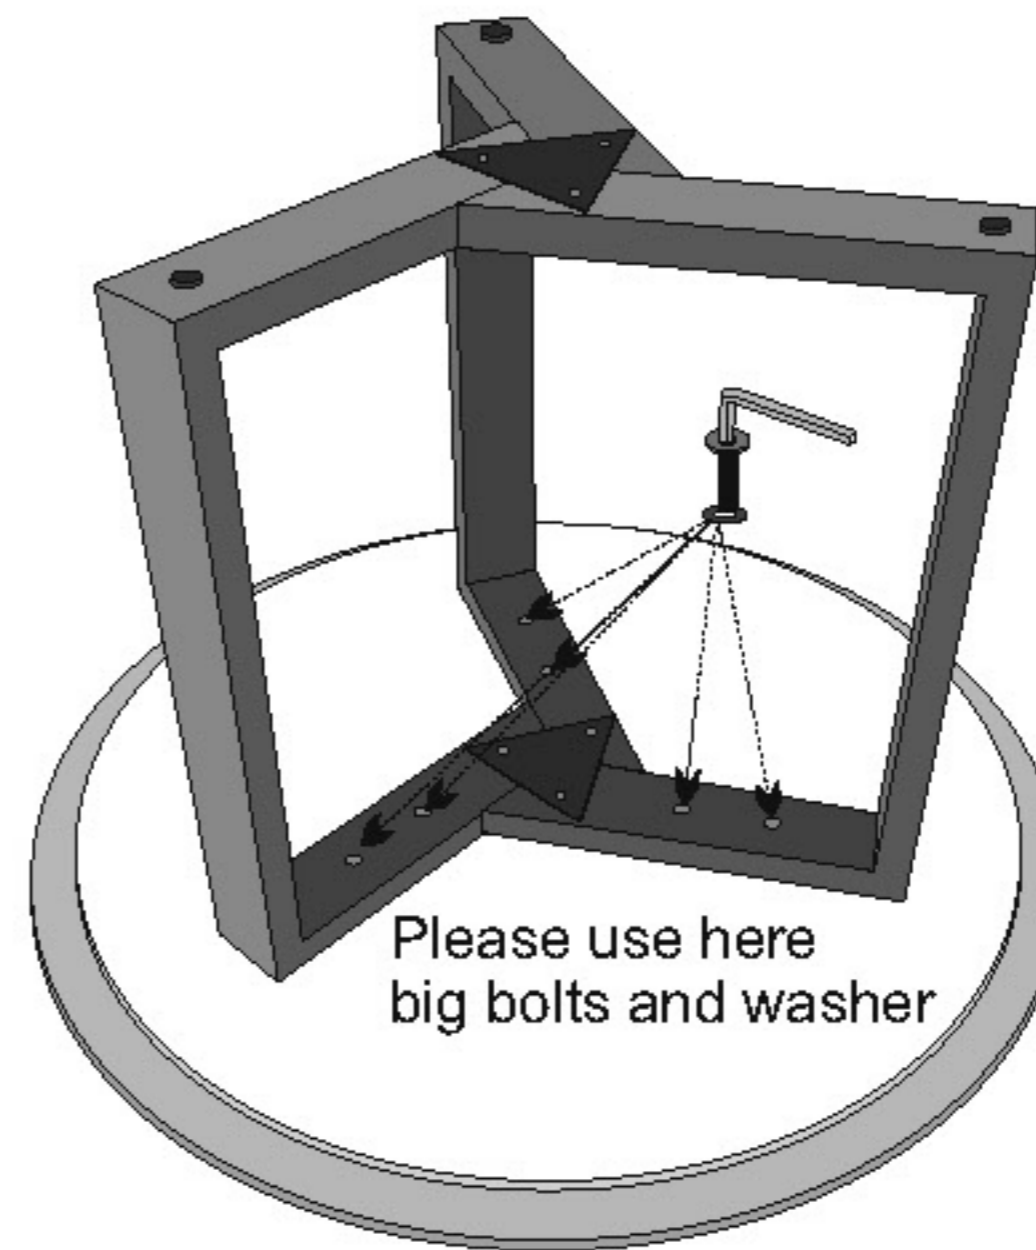

ASSEMBLY INSTRUCTION

ITEM NAME : DECORATIVE MARBLE TOP DINING TABLE

ITEM CODE : UPT-315770

TOP 1 PIECE

LEGS 3 PIECES

SUPPORT LOCK 2 PIECES

BIG 3 BOLTS & 3 WASHER /
6 SMALL BOLTS PIECES

ALLEN KEY 1-1 PIECE

STEP -1

STEP -2. FOLLOW THIS STEP.

Please use here small bolts.

STEP - 3 CONNECT LEGS WITH COORDINATING MARKING.

STEP - 4. FULLY TIGHTEN ALL THE BOLTS BEFORE USE.

Please use here
big bolts and washer

Please use here big bolts and washer