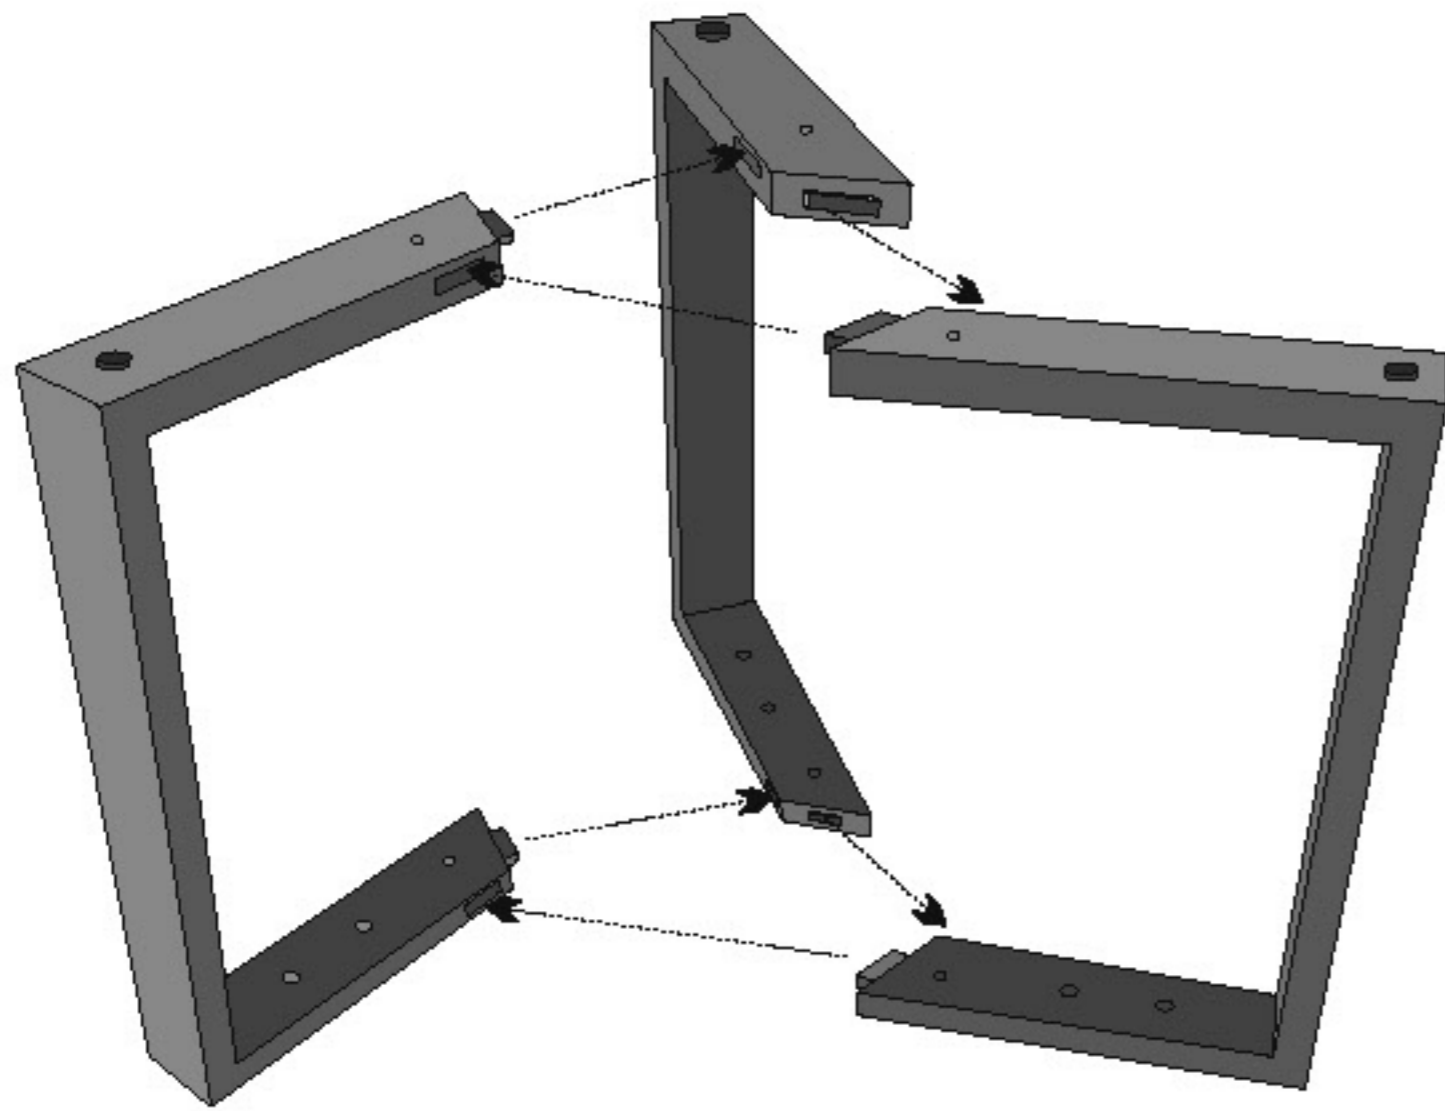

ASSEMBLY INSTRUCTION

ITEM NAME : DECORATIVE MARBLE TOP DINING TABLE

ITEM CODE : UPT-315770

TOP 1 PIECE

LEGS 3 PIECES

SUPPORT LOCK 2 PIECES

BIG 3 BOLTS & 3 WASHER /
6 SMALL BOLTS PIECES

ALLEN KEY 1-1 PIECE

STEP -1

STEP -2. FOLLOW THIS STEP.

Please use here small bolts.

STEP - 3 CONNECT LEGS WITH COORDINATING MARKING.

STEP - 4. FULLY TIGHTEN ALL THE BOLTS BEFORE USE.

Please use here
big bolts and washer

Please use here big bolts and washer