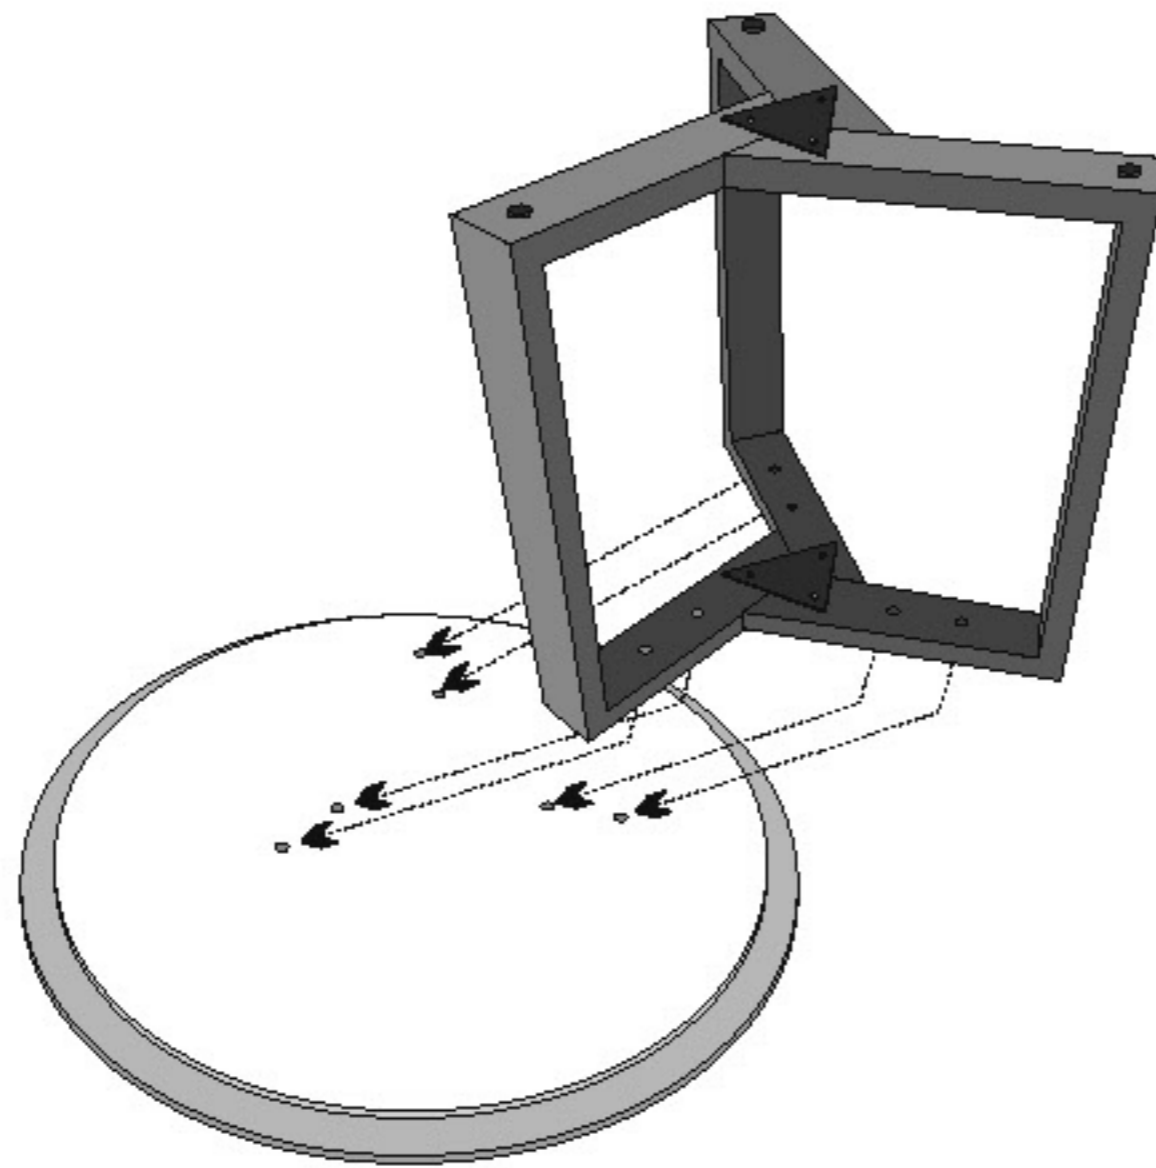

ASSEMBLY INSTRUCTION

ITEM NAME : DECORATIVE MARBLE TOP DINING TABLE

ITEM CODE : UPT-315770

TOP 1 PIECE

LEGS 3 PIECES

SUPPORT LOCK 2 PIECES

BIG 3 BOLTS & 3 WASHER /
6 SMALL BOLTS PIECES

ALLEN KEY 1-1 PIECE

STEP -1

STEP -2. FOLLOW THIS STEP.

Please use here small bolts.

STEP - 3 CONNECT LEGS WITH COORDINATING MARKING.

STEP - 4. FULLY TIGHTEN ALL THE BOLTS BEFORE USE.

Please use here
big bolts and washer

Please use here big bolts and washer