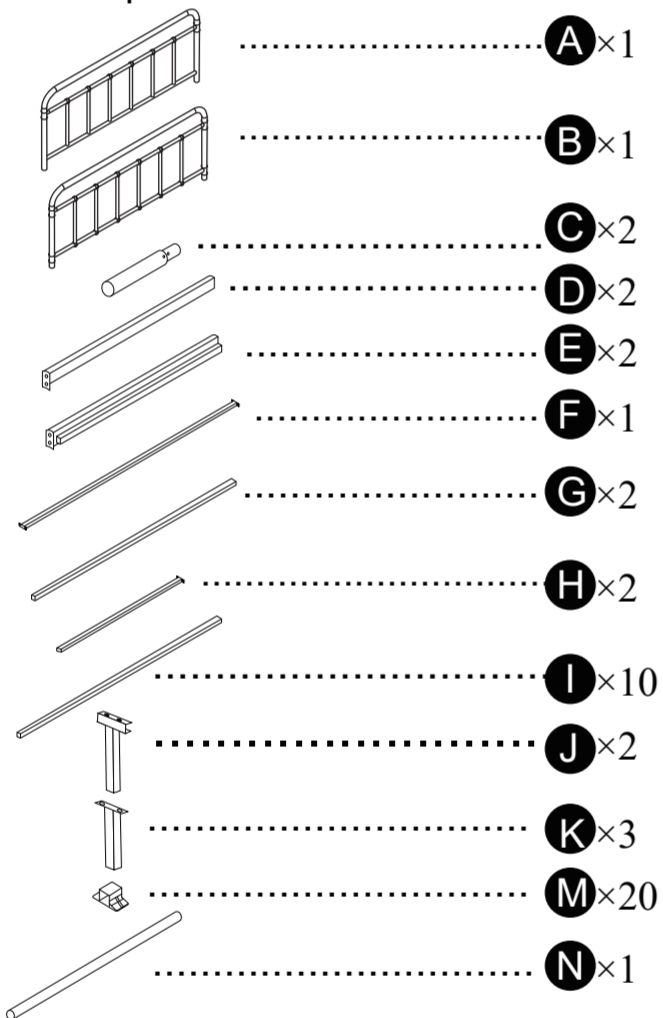

# FULL/QUEEN Size

# Bed Frame Installation Manual

## #Number System

Easy assembly by following 1,2,3...

**Warning:pls do not fasten the screw tight when assembly.until all the screws put into the screw holes,keep the screws loose during assmble bed**

### Screws & Tools

1		M8x50mm	x8
2		M6x60mm	x10
3		M6x40mm	x6
4		M6x16mm	x4
5		M8	x8
6		M6	x2
7		M8	x4
8		M6	x16
9		M5	x1
10		M4	x1
11		M10	x1
12		M12	x1
13		M6x50mm	X2