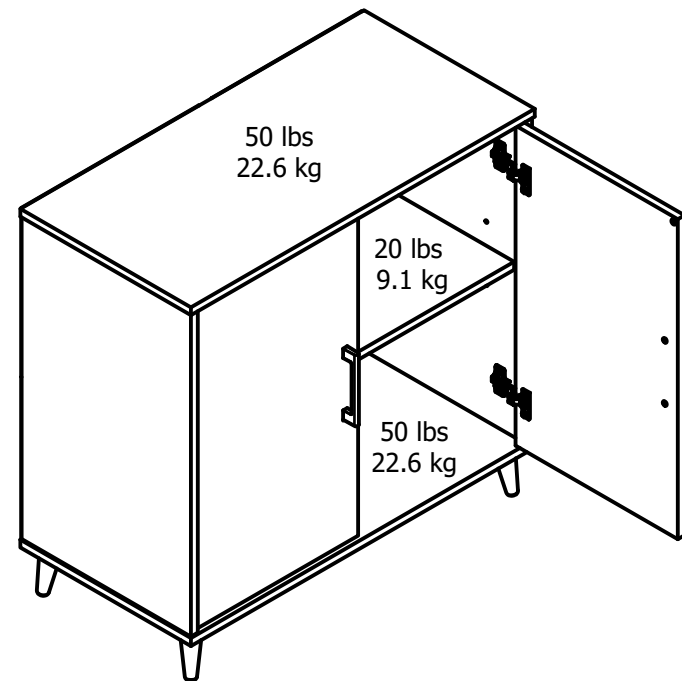

Door Area dimensions:
 29.52 in. (75.0 cm) W
 25.11 in. (63.8 cm) H
 14.72 in. (37.4 cm) D
 1.58 cubic feet each storage area

Wood Breakdown: 90%
 Total storage: 6.32 cubic feet

Overall Product Size (in inches)
 31.65"W x 15.71"D x 30.71"H
 80.4cm W x 39.9cm D x 78.0cm H

20 lbs for each shelf

Maximum Weight Capacities
 Unit Weight: 50.1 lbs (22.8 kg)