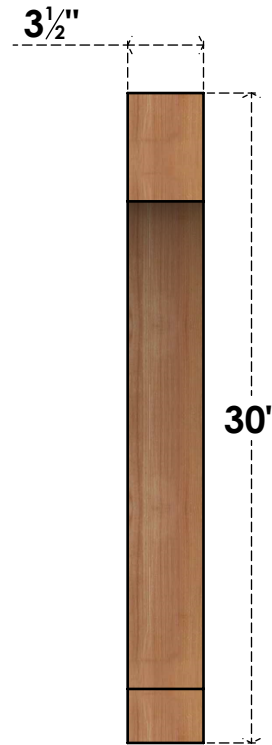

BRC04X22X30IMP00SWR

3 1/2"W X 22"D X 30"H IMPERIAL SMOOTH BRACE, WESTERN RED CEDAR

SIDE

FRONT

EKENA MILLWORK
 2300 WEST MAIN ST.
 CLARKSVILLE, TX 75426
 TOLL FREE: 866-607-0453
 WWW.EKENAMILLWORK.COM

NOTES

1. INSTALLATION TO BE COMPLETED IN ACCORDANCE WITH MANUFACTURER'S SPECIFICATIONS.
2. DRAWING MAY NOT BE TO SCALE
3. THIS DRAWING IS INTENDED FOR DESIGN AND PLANNING PURPOSES ONLY.
4. ALL INFORMATION CONTAINED HEREIN WAS CURRENT AT THE TIME OF DEVELOPMENT BUT MUST BE REVIEWED AND APPROVED BY THE PRODUCT MANUFACTURER TO BE CONSIDERED ACCURATE.
5. PRODUCTS ARE NOT KILN DRIED. THIS ITEM IS UNIQUE AND WILL CONTAIN THE NATURAL VARIATIONS THAT THE WOOD SPECIES OFFERS. THIS MAY RESULT IN VARIATIONS UP TO 1/4"