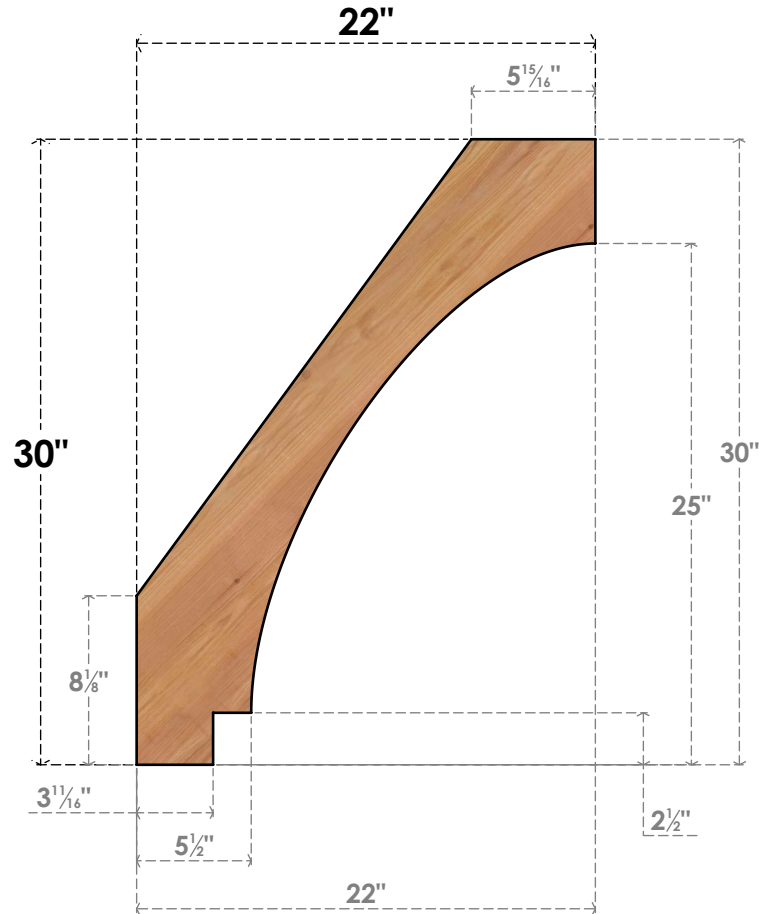

BRC04X22X30IMP00SWR

3 1/2"W X 22"D X 30"H IMPERIAL SMOOTH BRACE, WESTERN RED CEDAR

SIDE

FRONT

EKENA MILLWORK
 2300 WEST MAIN ST.
 CLARKSVILLE, TX 75426
 TOLL FREE: 866-607-0453
 WWW.EKENAMILLWORK.COM

NOTES