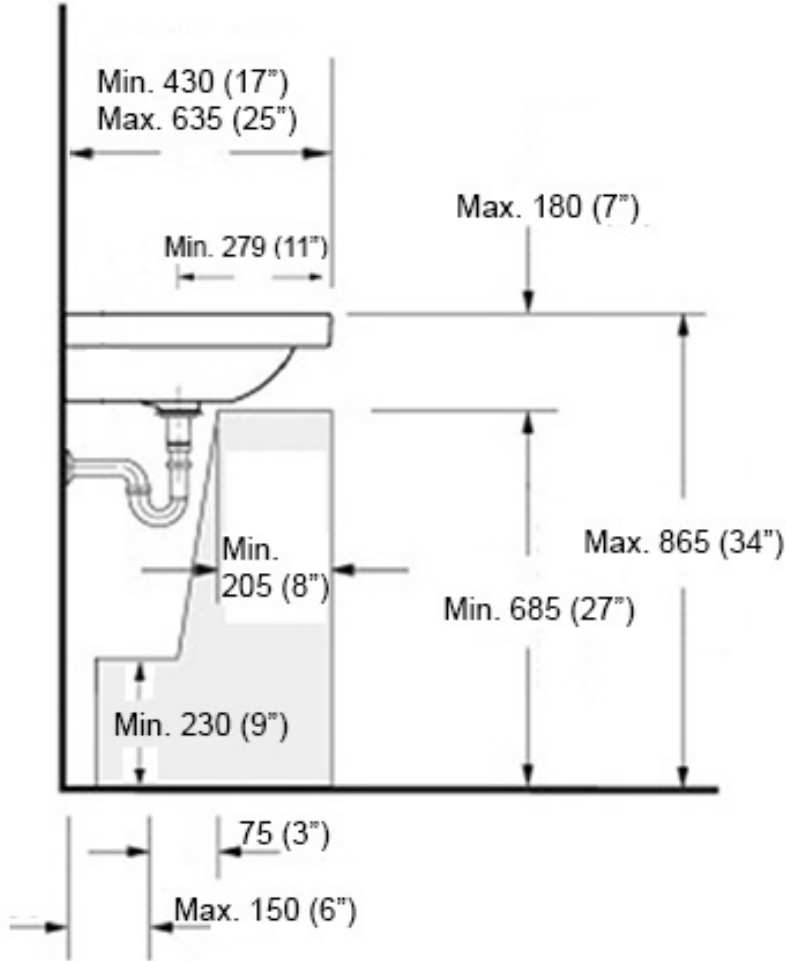

## MOUNTING HARDWARE

### Wall-mount installation

### Vessel/ countertop installation

Bolts

Silicone (optional)

Collection  
Unlimited

Model |  
Unlimited 50A

Dimensions Metric

1 inch = 2.54 cm  
1 inch = 25.4 mm

**WS**<sup>®</sup>  
**BATH**  
**COLLECTIONS**

**Recommended ADA Installation**

Note: ADA Compliant when installed in accordance with ADA guidelines

<p><b>Collection</b> Unlimited</p>	<p><b>Model</b>   Unlimited 50A</p>	<p>Dimensions Metric 1 inch = 2.54 cm 1 inch = 25.4 mm</p>	 <p>1051 Lea Drive - Collegeville, PA 19426 Tel. 215 513 9400 - Fax 610 831 0215 <a href="http://www.ws bathcollections.com">www.ws bathcollections.com</a> - <a href="mailto:info@ws bathcollections.com">info@ws bathcollections.com</a></p>
--	---	--	---