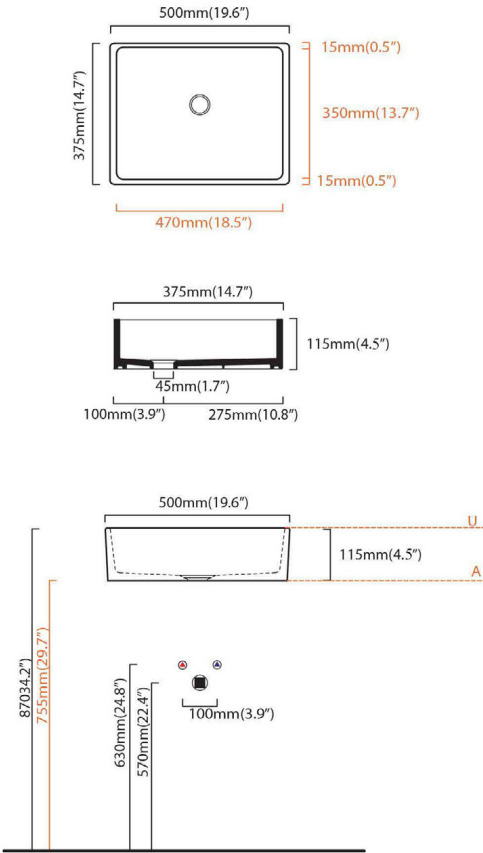

### Codes & Standards:

- ADA Compliant

\* WS Bath Collections reserves the right to revise dimensions or information on this sheet without notice

<b>Collection  </b> Unlimited	<b>Model  </b> Unlimited 50A	Dimensions Metric <i>1 inch = 2.54 cm</i> <i>1 inch = 25.4 mm</i>	 1051 Lea Drive - Collegeville, PA 19426 Tel. 215 513 9400 - Fax 610 831 0215 <a href="http://www.ws bathcollections.com">www.ws bathcollections.com</a> - <a href="mailto:info@ws bathcollections.com">info@ws bathcollections.com</a>
----------------------------------	---------------------------------	---	---

**Collection |**  
Unlimited

**Model |**  
Unlimited 50A

Dimensions Metric  
*1 inch = 2.54 cm*  
*1 inch = 25.4 mm*

1051 Lea Drive - Collegeville, PA 19426  
Tel. 215 513 9400 - Fax 610 831 0215  
[www.ws bathcollections.com](http://www.ws bathcollections.com) - [info@ws bathcollections.com](mailto:info@ws bathcollections.com)

### Vessel/ countertop installation

Bolts

Silicone (optional)

Collection  
Unlimited

Model |  
Unlimited 50A

Dimensions Metric

1 inch = 2.54 cm  
1 inch = 25.4 mm

**WS**<sup>®</sup>  
**BATH**  
**COLLECTIONS**