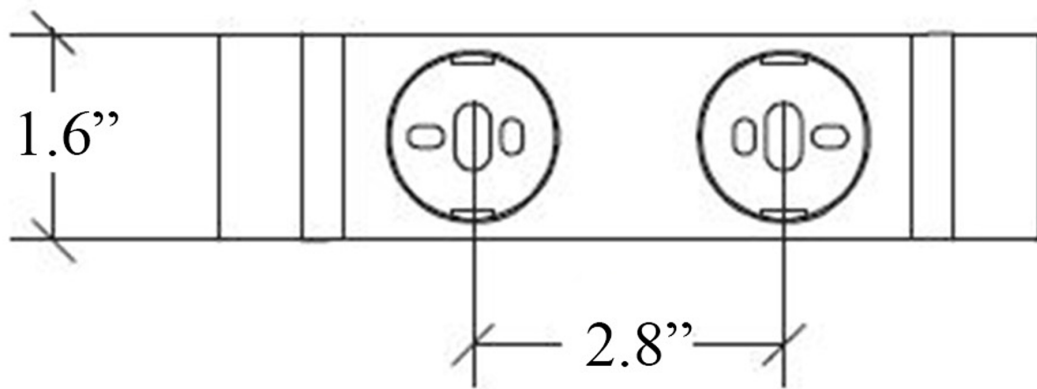

Features

- Double Bathroom Hook
- Available in 3 Finishes: Polished Chrome, White, and Matte Black
- Made of Aluminum
- Wall Mount (Screw-In) Installation
- Made in Italy

Icselle 52885

SKU# | Option:

- Icselle 52885.09 | White
- Icselle 52885.18 | Matte Black
- Icselle 52885.29 | Polished Chrome

Finishes

Polished Chrome

Glossy White

Matte Black

Collection
Icselle

Model |
Icselle 52885

Dimensions Metric

1 inch = 2.54 cm

1 inch = 25.4 mm

WS[®]
BATH
COLLECTIONS

1051 Lea Drive - Collegeville, PA 19426
Tel. 215 513 9400 - Fax 610 831 0215

www.ws bathcollections.com - info@ws bathcollectins.com

Product Specs Sheets

Collection
Icelle

Model |
Icelle 52885

Dimensions Metric

1 inch = 2.54 cm
1 inch = 25.4 mm

WS[®]
BATH
COLLECTIONS

1051 Lea Drive - Collegeville, PA 19426
Tel. 215 513 9400 - Fax 610 831 0215

www.ws bathcollections.com - info@ws bathcollections.com