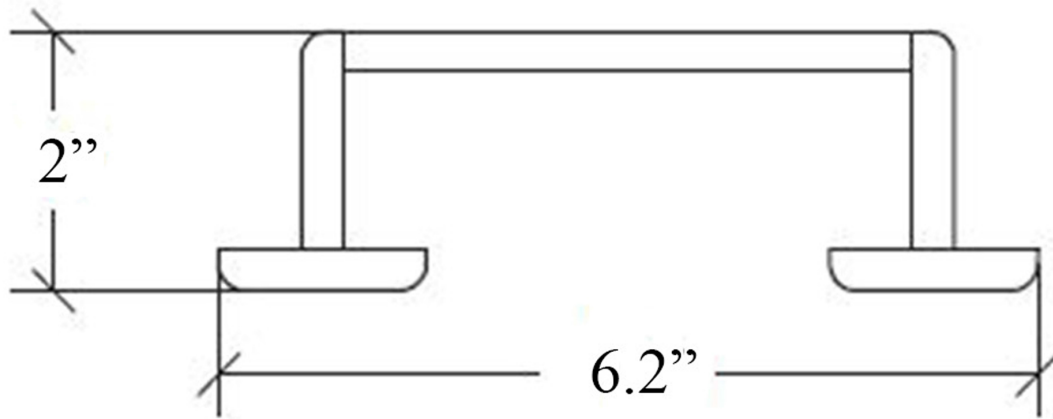

Features

- Double Bathroom Hook
- Available in 3 Finishes: Polished Chrome, White, and Matte Black
- Made of Aluminum
- Wall Mount (Screw-In) Installation
- Made in Italy

Icselle 52885

SKU# | Option:

- Icselle 52885.09 | White
- Icselle 52885.18 | Matte Black
- Icselle 52885.29 | Polished Chrome

Finishes

Polished Chrome

Glossy White

Matte Black

Collection
Icselle

Model |
Icselle 52885

Dimensions Metric

1 inch = 2.54 cm

1 inch = 25.4 mm

WS[®]
BATH
COLLECTIONS

1051 Lea Drive - Collegeville, PA 19426
Tel. 215 513 9400 - Fax 610 831 0215

www.ws bathcollections.com - info@ws bathcollectins.com

Product Specs Sheets

Collection
Icelle

Model |
Icelle 52885

Dimensions Metric

1 inch = 2.54 cm
1 inch = 25.4 mm

WS[®]
BATH
COLLECTIONS

1051 Lea Drive - Collegeville, PA 19426
Tel. 215 513 9400 - Fax 610 831 0215

www.ws bathcollections.com - info@ws bathcollections.com