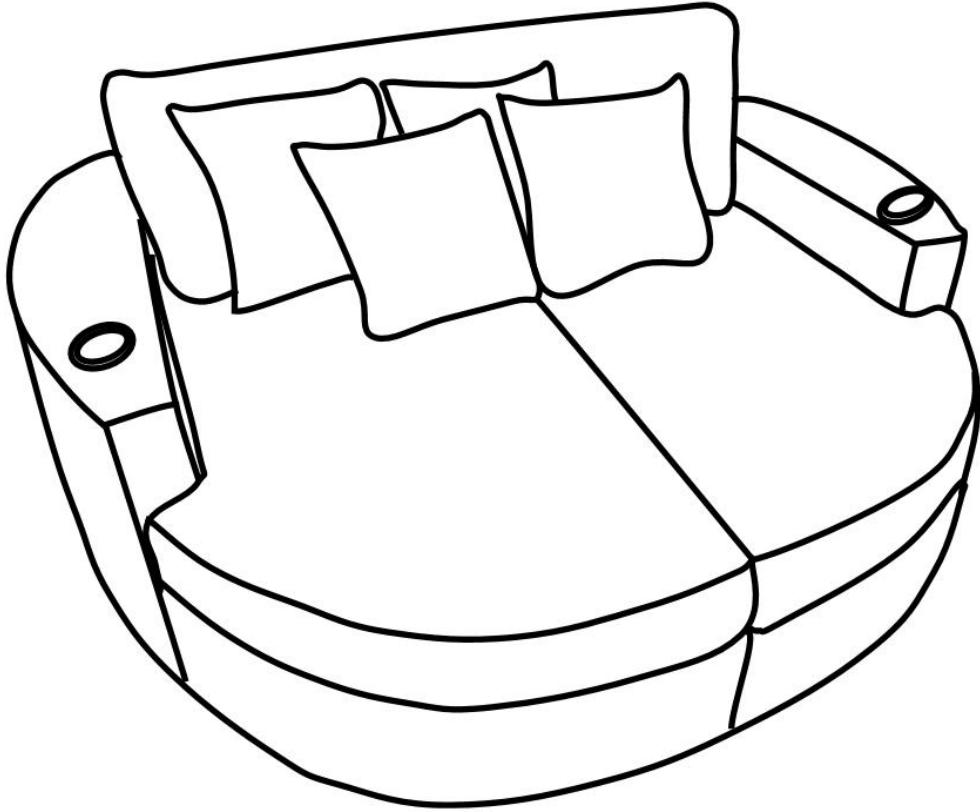

ASSEMBLY INSTRUCTION

Return & Warranty policy:

- --We strive to offer the highest quality products, and we also try our best to satisfy each and every customer that orders from us with replacement parts or service as needed.
- --If the item is damaged or defective, please take photos as evidence for replacements and refunds.
- --Please do not return to store, contact the seller if you have any troubles with this product.