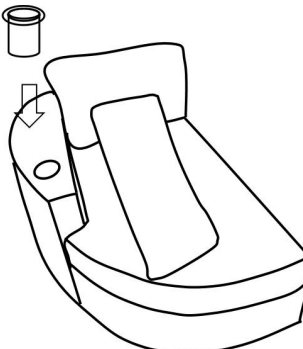

④

Put the sofa on the clean floor. Use the box cutter to slice along the edge of the tape.

⑤

Open it, and the compressed sofa will automatically expand to become larger. Place the storage cup in the reserved hole on the armrest.

⑥

The two sofas on both sides need to be joined together. Allow up to 72 hours for the sofa to fully return to its original shape, also let it air if there are any odors.

PART LIST

NO	DESCRIPTION	SKETCH	QTY	
A	SOFA BASE (RIGHT)		1PC	N719P355934 Bx1 Dx1 Fx4 Gx1
B	SOFA BASE (LEFT)		1PC	
C	SOFA CUSHION (RIGHT)		1PC	
D	SOFA CUSHION (LEFT)		1PC	
E	LONG PILLOW		1PC	N719P355935 Ax1 Cx1 Ex1 Gx1 Hx1
F	PILLOW		4PC	
G	STORGE CUP		2PC	
H	PACKAGE OPENER		1PC	