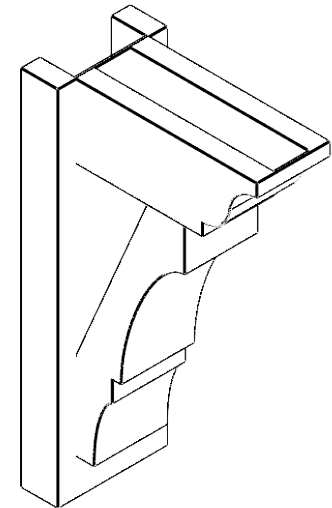

ITEM NUMBER: OUTUROC040X060X12000X20000X040X020X040BOA04RCPR

4"W TOP X 6"W BACK X 12"D X 20"H X 4"T TOP X 2"T BACK TIMBERTHANE ROUGH CEDAR BALBOA FAUX WOOD OPEN OUTLOOKER, TRADITIONAL TOP AND BLOCK BACK, 4"W CLOSED BRACE, PRIMED TAN

SIDE PROFILE

FRONT PROFILE

ISOMETRIC

EKENA MILLWORK
2300 WEST MAIN ST.
CLARKSVILLE, TX 75426
TOLL FREE: 866-607-0453
WWW.EKENAMILLWORK.COM

NOTES

1. INSTALLATION TO BE COMPLETED IN ACCORDANCE WITH MANUFACTURER'S SPECIFICATIONS.
2. DRAWING MAY NOT BE TO SCALE
3. THIS DRAWING IS INTENDED FOR DESIGN AND PLANNING PURPOSES ONLY.
4. ALL INFORMATION CONTAINED HEREIN WAS CURRENT AT THE TIME OF DEVELOPMENT BUT MUST BE REVIEWED AND APPROVED BY THE PRODUCT MANUFACTURER TO BE CONSIDERED ACCURATE.
5. TIMBERTHANE ARCHITECTURAL PRODUCTS ARE MADE FROM HIGH DENSITY URETHANE AND COME FACTORY PRIMED