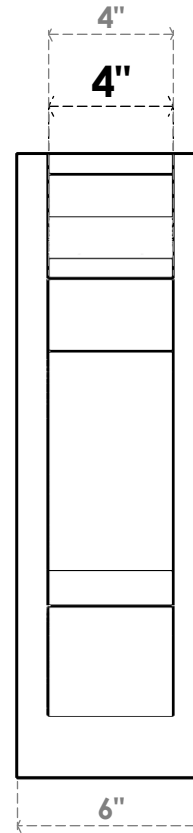

ITEM NUMBER: OUTUROC040X060X12000X20000X040X020X040BOA04RCPR

4"W TOP X 6"W BACK X 12"D X 20"H X 4"T TOP X 2"T BACK TIMBERTHANE ROUGH CEDAR BALBOA FAUX WOOD OPEN OUTLOOKER, TRADITIONAL TOP AND BLOCK BACK, 4"W CLOSED BRACE, PRIMED TAN

SIDE PROFILE

FRONT PROFILE

ISOMETRIC

EKENA MILLWORK
2300 WEST MAIN ST.
CLARKSVILLE, TX 75426
TOLL FREE: 866-607-0453
WWW.EKENAMILLWORK.COM

NOTES

1. INSTALLATION TO BE COMPLETED IN ACCORDANCE WITH MANUFACTURER'S SPECIFICATIONS.
2. DRAWING MAY NOT BE TO SCALE
3. THIS DRAWING IS INTENDED FOR DESIGN AND PLANNING PURPOSES ONLY.
4. ALL INFORMATION CONTAINED HEREIN WAS CURRENT AT THE TIME OF DEVELOPMENT BUT MUST BE REVIEWED AND APPROVED BY THE PRODUCT MANUFACTURER TO BE CONSIDERED ACCURATE.
5. TIMBERTHANE ARCHITECTURAL PRODUCTS ARE MADE FROM HIGH DENSITY URETHANE AND COME FACTORY PRIMED