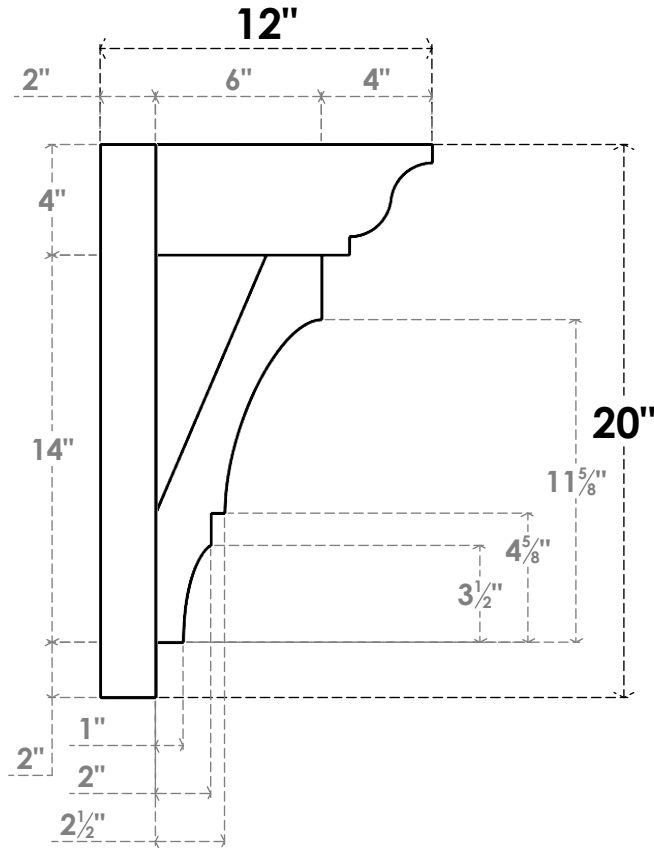

ITEM NUMBER: OUTUROC040X060X12000X20000X040X020X040BOA04RCPR

4"W TOP X 6"W BACK X 12"D X 20"H X 4"T TOP X 2"T BACK TIMBERTHANE ROUGH CEDAR BALBOA FAUX WOOD OPEN OUTLOOKER, TRADITIONAL TOP AND BLOCK BACK, 4"W CLOSED BRACE, PRIMED TAN

SIDE PROFILE

FRONT PROFILE

ISOMETRIC

EKENA MILLWORK
2300 WEST MAIN ST.
CLARKSVILLE, TX 75426
TOLL FREE: 866-607-0453
WWW.EKENAMILLWORK.COM

NOTES

1. INSTALLATION TO BE COMPLETED IN ACCORDANCE WITH MANUFACTURER'S SPECIFICATIONS.
2. DRAWING MAY NOT BE TO SCALE
3. THIS DRAWING IS INTENDED FOR DESIGN AND PLANNING PURPOSES ONLY.
4. ALL INFORMATION CONTAINED HEREIN WAS CURRENT AT THE TIME OF DEVELOPMENT BUT MUST BE REVIEWED AND APPROVED BY THE PRODUCT MANUFACTURER TO BE CONSIDERED ACCURATE.
5. TIMBERTHANE ARCHITECTURAL PRODUCTS ARE MADE FROM HIGH DENSITY URETHANE AND COME FACTORY PRIMED