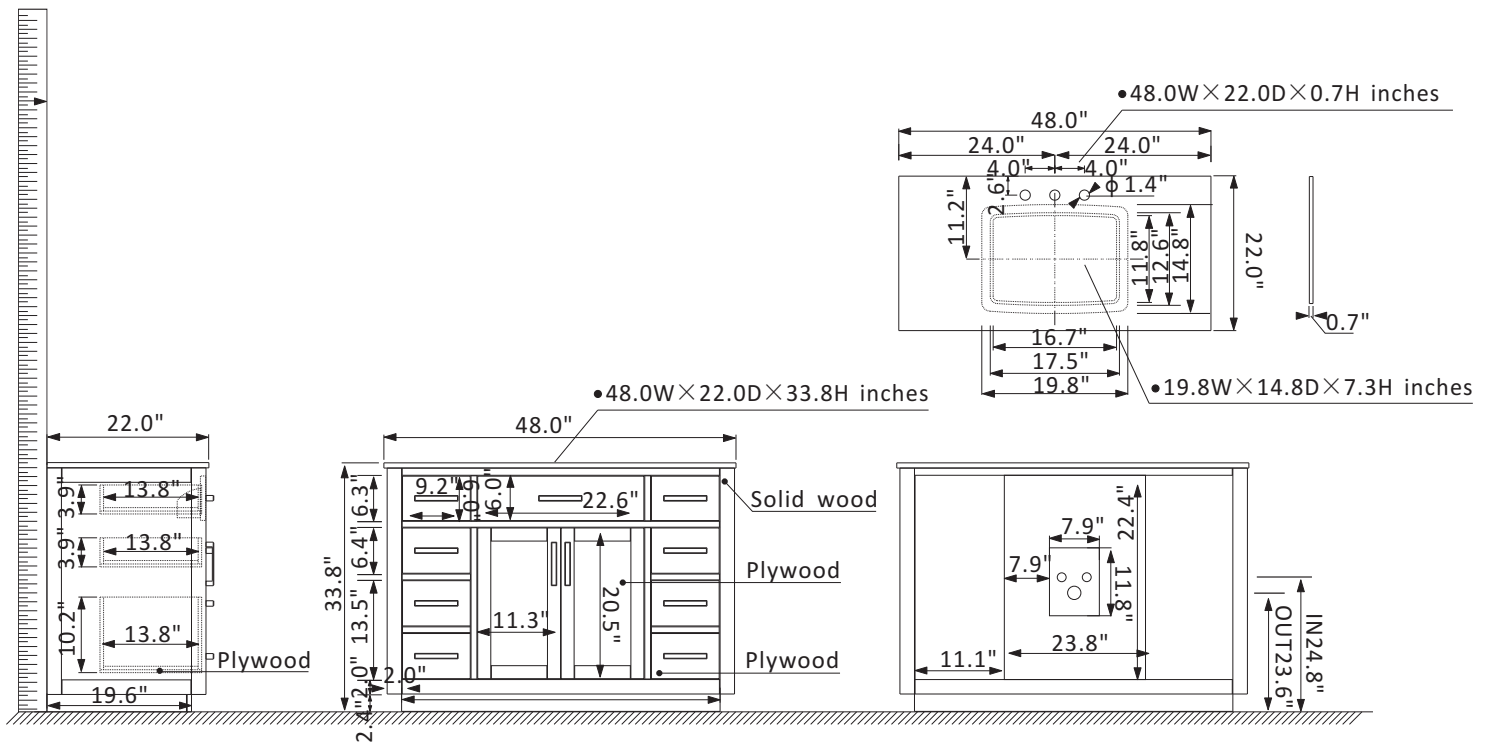

Vanity

Features

Construction: Solid wood / plywood

Finish: White, Gray or Royal Blue Finish

Countertop: Natural Carrara white marble

Sink: Rectangular, undermount ceramic basin with overflow included

Faucet: Countertop pre-drilled for 8" wide faucet hole

Door/Drawer: 1 flip-down drawer on top, 4 soft-closing drawers and 2 dual soft-closing drawers on right, 2 soft-closing doors

Hardware: Brushed copper finish hardware

Installation: Easy plumbing and faucet installation*