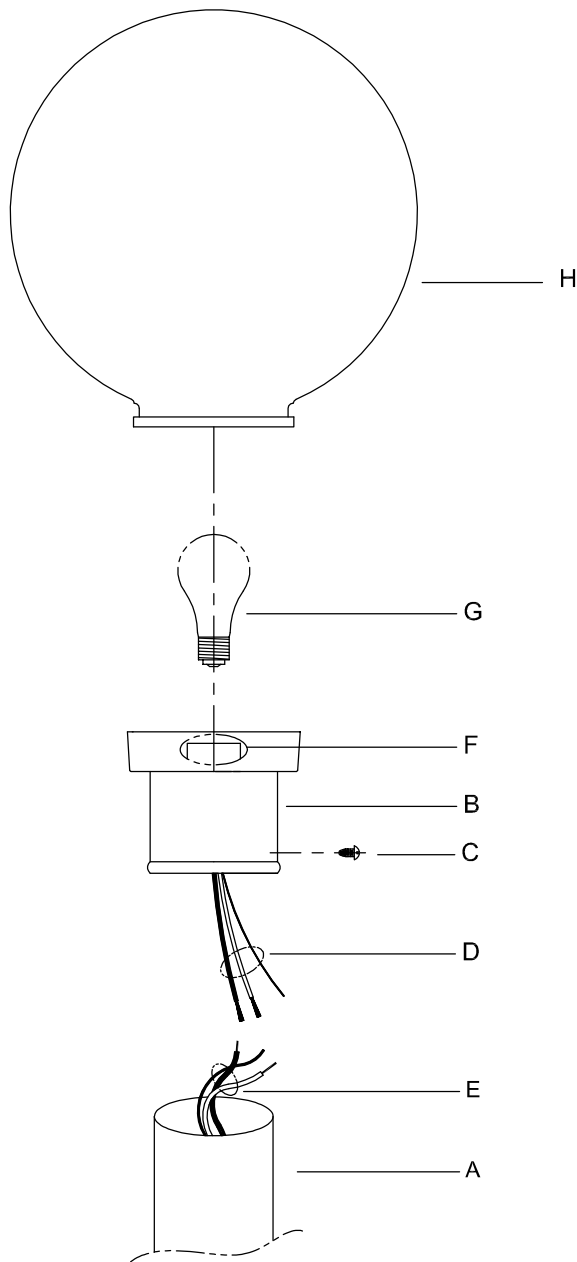

Assembly & Installation Instructions

CAUTION: Read instructions carefully and turn electricity off at main circuit breaker panel before beginning installation.

*****

WARNING - If any Special Control Devices are used with this Fixture, Follow the Instructions Carefully to assure full compliance with N.E.C. requirements. If there are any questions, contact a Qualified Electrical Contractor.

WARNING - This product contains chemicals known to the State of California to cause cancer, birth defects and /or other reproductive harm. Thoroughly wash hands after installing, handling, cleaning, or otherwise touching this product.

CAUTION - All glass is fragile, use care when handling Glass component(s) and or Lamp(s).

*****

ASSEMBLY STEPS:
PASOS PARA ENSAMBLAR:
MODE D'ASSEMBLAGE:

1. B → A
2. Ø (0.144)(3.6mm) →
3. B ← A
4. Ø (0.144)(3.6mm) →
5. D → E →
6. B → A
7. C → B,A
8. G → F
9. H → B

A, E, C & G
(NOT FURNISHED)
(NO INCLUIDA)
(NON FOURNIE)