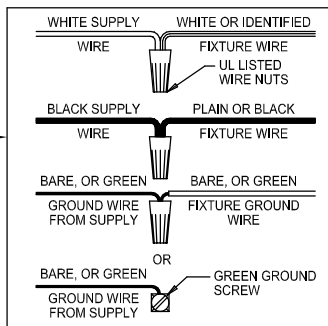

Assembly & Installation Instructions

CAUTION: Read instructions carefully and turn electricity off at main circuit breaker panel before beginning installation.

*****

WARNING - If any Special Control Devices are used with this Fixture, Follow the Instructions Carefully to assure full compliance with N.E.C. requirements. If there are any questions, contact a Qualified Electrical Contractor.

WARNING - This product contains chemicals known to the State of California to cause cancer, birth defects and /or other reproductive harm. Thoroughly wash hands after installing, handling, cleaning, or otherwise touching this product.

CAUTION - All glass is fragile, use care when handling Glass component(s) and or Lamp(s).

*****

ASSEMBLY STEPS:
PASOS PARA ENSAMBLAR:
MODE D'ASSEMBLAGE:

1. B → A
2. Ø (0.144)(3.6mm) →
3. B ← A
4. Ø (0.144)(3.6mm) →
5. D → E →
6. B → A
7. C → B,A
8. G → F
9. H → B

A, E, C & G
(NOT FURNISHED)
(NO INCLUIDA)
(NON FOURNIE)