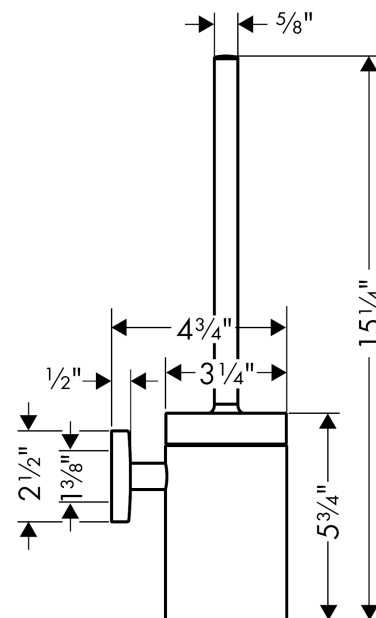

**Logis**

**Toilet Brush with Holder**

Finishes : **brushed nickel**

Part no. : **40522820**

**Description**

**Features**

- Wall-mounted
- Brass
- material recess: matt glass
- with removable insert
- with mounting material
- concealed fastening
- Diameter of drilled hole: 6 mm

**Item details**

List Price \$ 209.00

**Product image**

**Scale drawing**

**Logis**

**Toilet Brush with Holder**

Finishes : **brushed nickel**

Part no. : **40522820**

**Exploded drawing**

Year of production: >11/08

**Logis**

**Toilet Brush with Holder**

Finishes : **brushed nickel**

Part no. : **40522820**

**Spare parts list**

Year of production: >11/08

Pos.	Description	Part no.	Price	PU
1	escutcheon	98538820	-	1
2	support element	98539000	-	1
3	hollow set screw M4x4	98540000	-	1
4	mounting set	96179000	-	1
5	stick with brush	95577820	-	1
6	WC-brush black	40068000	-	1
7	glass cup on its own	98548000	-	1