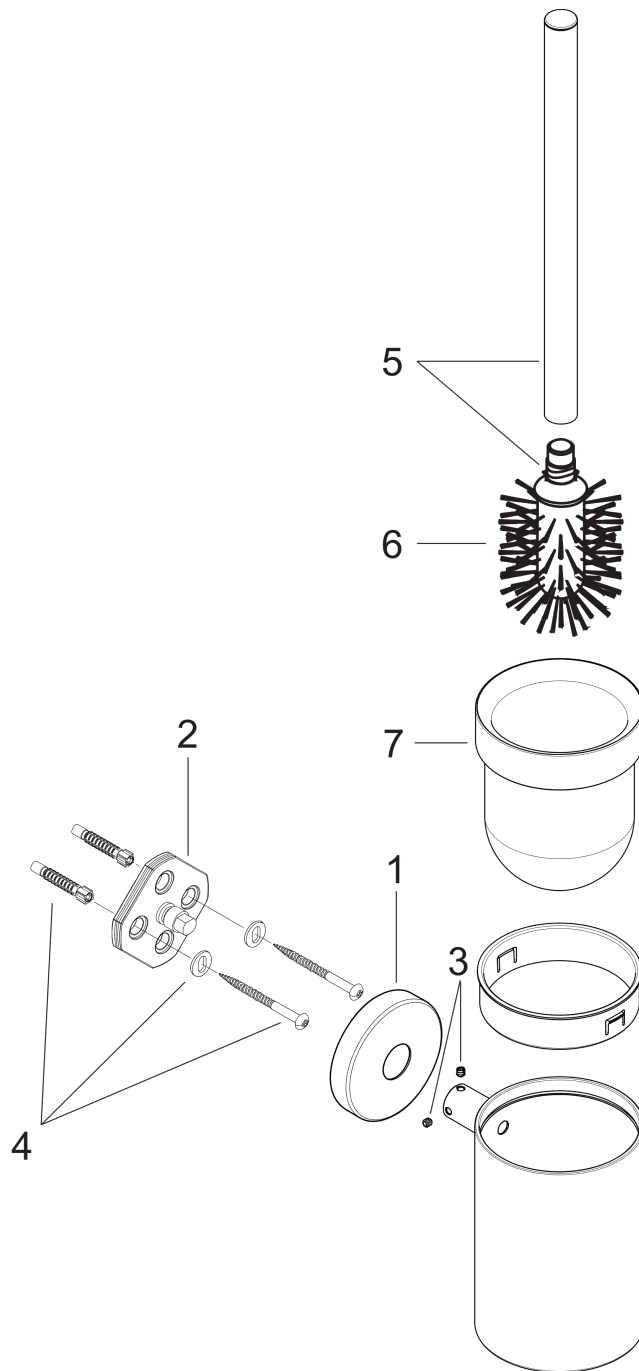

**Logis**

**Toilet Brush with Holder**

Finishes : **brushed nickel**

Part no. : **40522820**

**Description**

**Features**

- Wall-mounted
- Brass
- material recess: matt glass
- with removable insert
- with mounting material
- concealed fastening
- Diameter of drilled hole: 6 mm

**Item details**

List Price \$ 209.00

**Product image**

**Scale drawing**

**Logis**

**Toilet Brush with Holder**

Finishes : **brushed nickel**

Part no. : **40522820**

**Exploded drawing**

Year of production: >11/08

**Logis**

**Toilet Brush with Holder**

Finishes : **brushed nickel**

Part no. : **40522820**

**Spare parts list**

Year of production: >11/08

Pos.	Description	Part no.	Price	PU
1	escutcheon	98538820	-	1
2	support element	98539000	-	1
3	hollow set screw M4x4	98540000	-	1
4	mounting set	96179000	-	1
5	stick with brush	95577820	-	1
6	WC-brush black	40068000	-	1
7	glass cup on its own	98548000	-	1