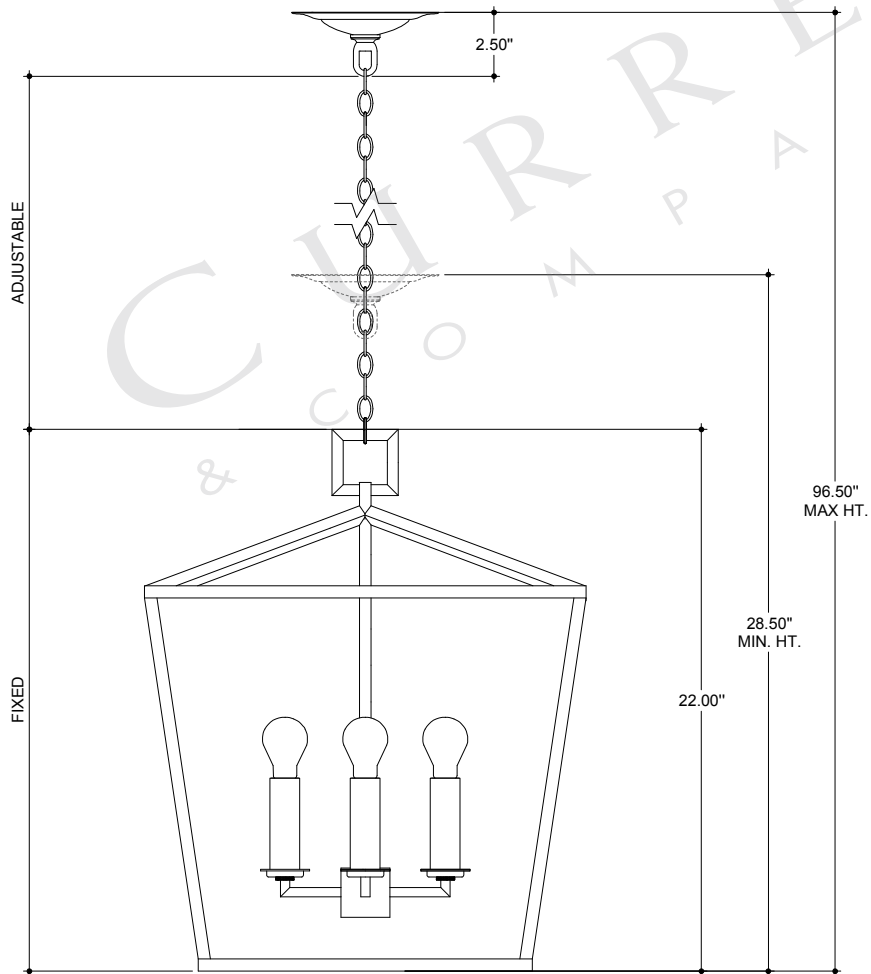

18.00" x 18.00". BODY
 6.00" DIA. CANOPY
 1.00" H X 4.25" W
 CROSS BAR

18.00"

TOP VIEW

3.00" H x .50" DIA.
 NIPPLE
 1.00" H X 4.25" W CROSS BAR
 GROUND SCREW INSERTED
 MOUNTING SCREW
 COLLAR LOOP
 WITH WIREWAY
 6' CHAIN
 (SIDE CUT)

CANOPY DETAIL

ADJUSTABLE

FIXED

2.50"

96.50"
 MAX HT.

28.50"
 MIN. HT.

22.00"

FRONT VIEW