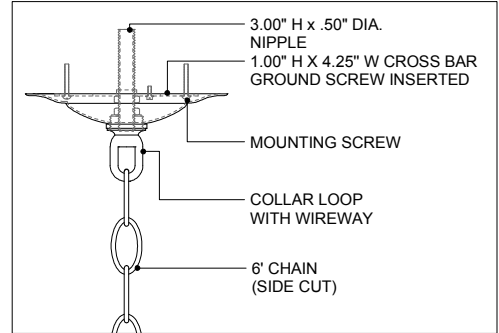

18.00" x 18.00". BODY
 6.00" DIA. CANOPY
 1.00" H X 4.25" W
 CROSS BAR

18.00"

TOP VIEW

3.00" H x .50" DIA.
 NIPPLE
 1.00" H X 4.25" W CROSS BAR
 GROUND SCREW INSERTED
 MOUNTING SCREW
 COLLAR LOOP
 WITH WIREWAY
 6' CHAIN
 (SIDE CUT)

CANOPY DETAIL

ADJUSTABLE

FIXED

2.50"

96.50"
 MAX HT.

28.50"
 MIN. HT.

22.00"

FRONT VIEW