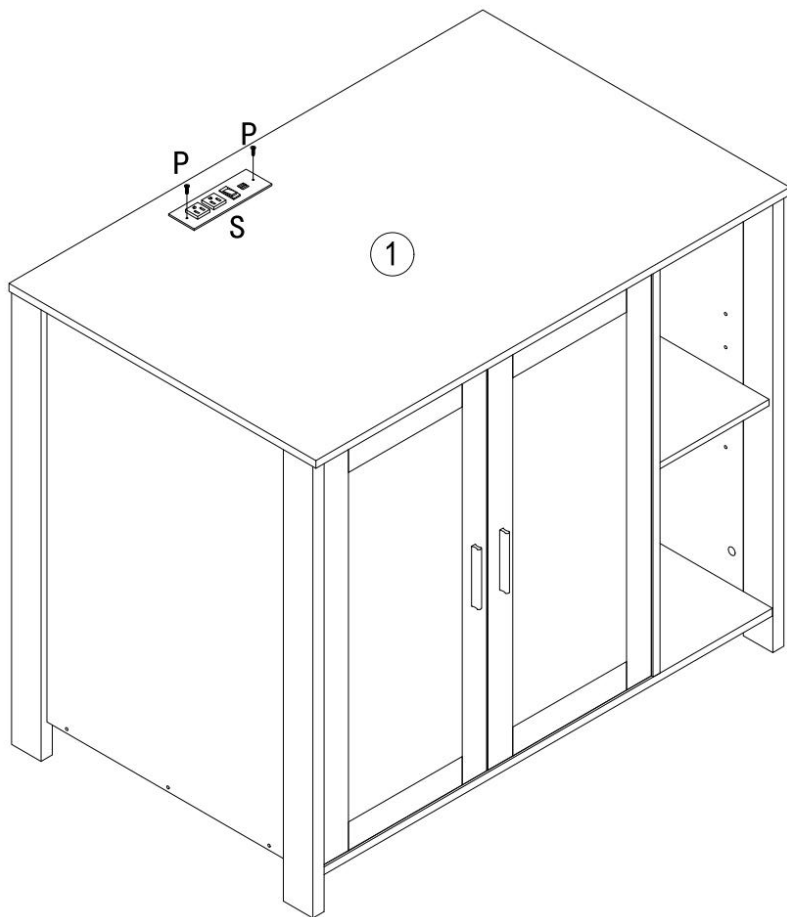

10pcs

STEP32

KLCB-08

KLCB-09

The M part is a decorative sticker, attached to the back of each B.

PRODUCT PARAMETER

Model	KLCB-08 / KLCB-09 / KLCB-10
Colour	Vintage green+Gold handle
Product Size	1050*680*885mm
Material	Particle Board