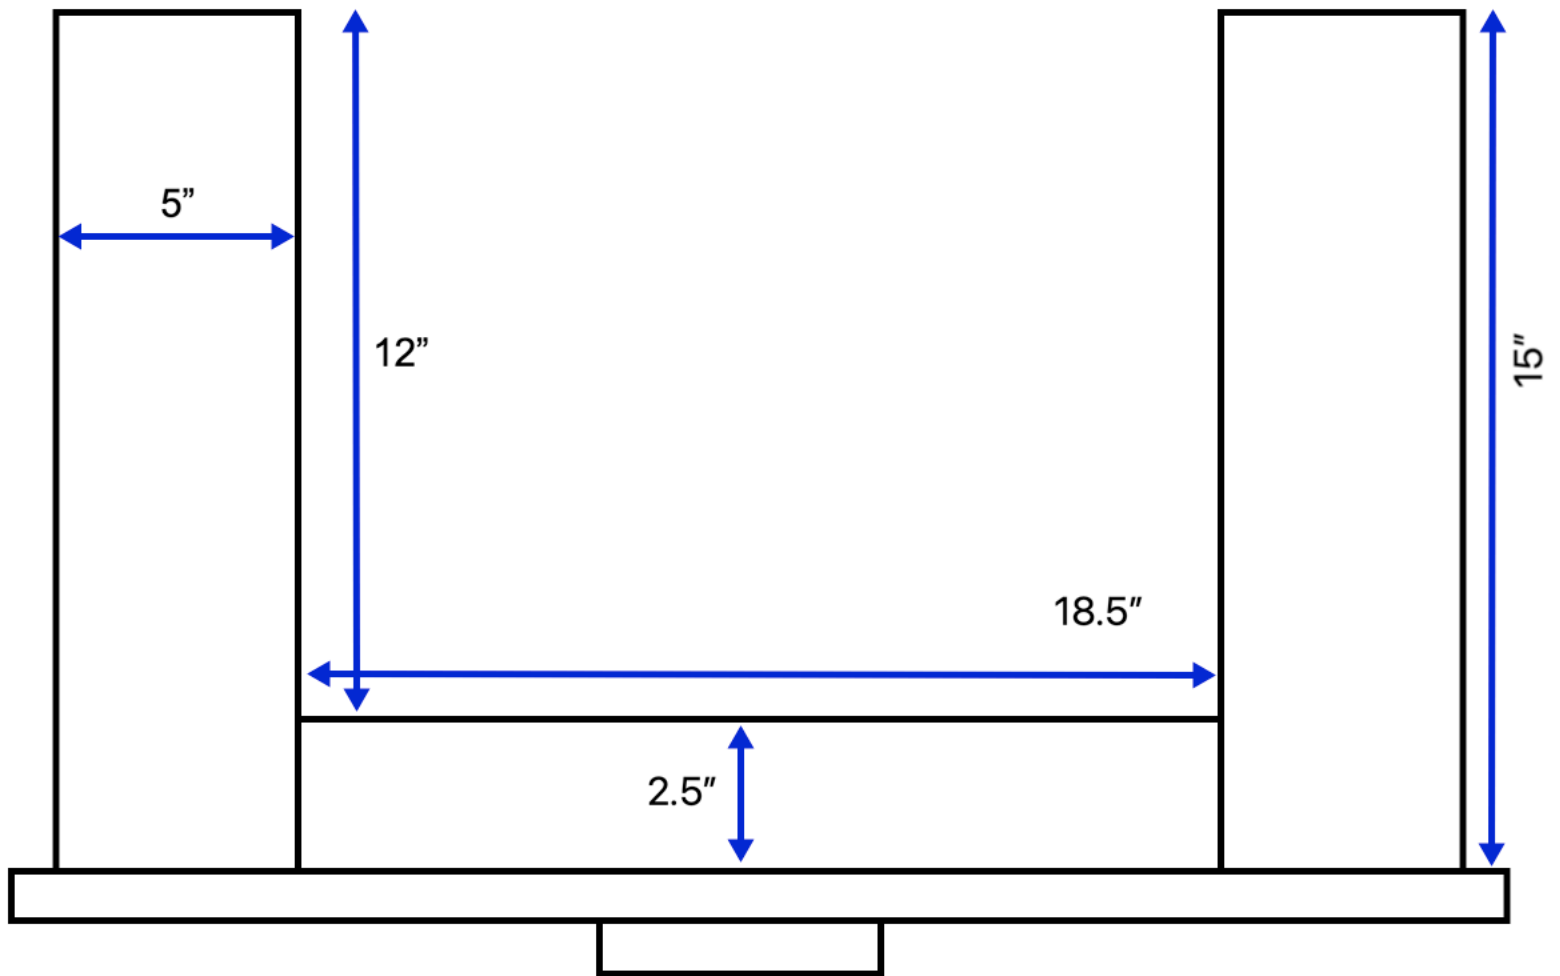

Avery 36-inch Vanity (Top Drawer)

All measurements are approximate and rounded to the nearest quarter inch.
Please allow for a slight margin of error.