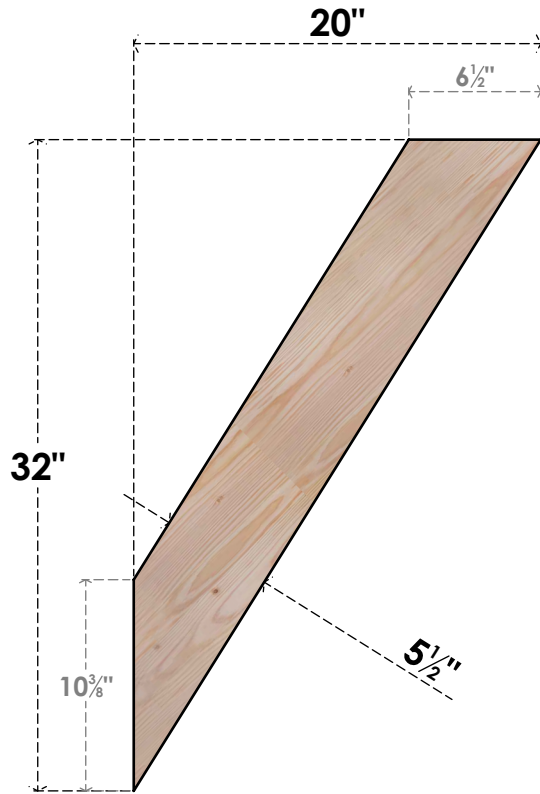

# BRC06X20X32TRA00SDF

5 1/2"W X 20"D X 32"H TRADITIONAL SMOOTH BRACE, DOUGLAS FIR

**SIDE**

**FRONT**

EKENA MILLWORK  
 2300 WEST MAIN ST.  
 CLARKSVILLE, TX 75426  
 TOLL FREE: 866-607-0453  
 WWW.EKENAMILLWORK.COM