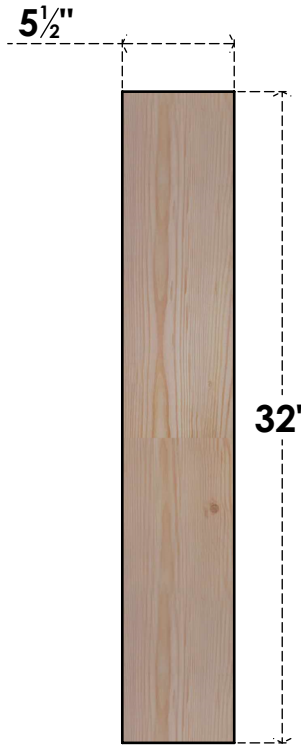

# BRC06X20X32TRA00SDF

5 1/2"W X 20"D X 32"H TRADITIONAL SMOOTH BRACE, DOUGLAS FIR

**SIDE**

**FRONT**

EKENA MILLWORK  
 2300 WEST MAIN ST.  
 CLARKSVILLE, TX 75426  
 TOLL FREE: 866-607-0453  
 WWW.EKENAMILLWORK.COM