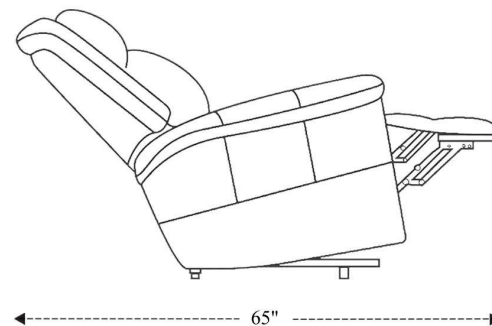

Power Reclining Sofa

Overall Dimensions	87" x 39" x 41.5"
Overall Width	87"
Overall Depth	39"
Overall Height	41.5"
Overall Weight	271.2 lbs.
Fully Reclined	65"
Distance from Wall	4"
Back of Seat to end of Chaise	40"
Leg Height <small>(Distance from Foot Rest to Floor in Full Recline)</small>	21"
Head Height <small>(Distance from Headrest to Floor in Full Recline)</small>	33"

Seat Width	23"
Seat Depth	21.5"
Seat Height	21"
Arm Width	8.5"
Arm Depth	18.5"
Arm Height	26"
Back Width	25"
Back Height	22"
Headrest Extended from Back	7"

Power Recliner

Overall Dimensions	40" x 39" x 41.5"
Overall Width	40"
Overall Depth	39"
Overall Height	41.5"
Overall Weight	138.9 lbs.
Fully Reclined	65"
Distance from Wall	4"
Back of Seat to end of Chaise	40"
Leg Height <small>(Distance from Foot Rest to Floor in Full Recline)</small>	21"
Head Height <small>(Distance from Headrest to Floor in Full Recline)</small>	33"

Seat Width	23"
Seat Depth	21.5"
Seat Height	21"
Arm Width	8.5"
Arm Depth	18.5"
Arm Height	26"
Back Width	26"
Back Height	22"
Headrest Extended from Back	7"