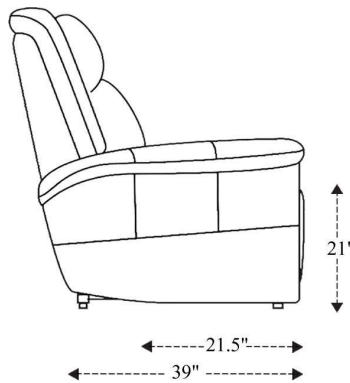

Power Reclining Sofa

Overall Dimensions	87" x 39" x 41.5"
Overall Width	87"
Overall Depth	39"
Overall Height	41.5"
Overall Weight	271.2 lbs.
Fully Reclined	65"
Distance from Wall	4"
Back of Seat to end of Chaise	40"
Leg Height <small>(Distance from Foot Rest to Floor in Full Recline)</small>	21"
Head Height <small>(Distance from Headrest to Floor in Full Recline)</small>	33"

Seat Width	23"
Seat Depth	21.5"
Seat Height	21"
Arm Width	8.5"
Arm Depth	18.5"
Arm Height	26"
Back Width	25"
Back Height	22"
Headrest Extended from Back	7"

Power Recliner

Overall Dimensions	40" x 39" x 41.5"
Overall Width	40"
Overall Depth	39"
Overall Height	41.5"
Overall Weight	138.9 lbs.
Fully Reclined	65"
Distance from Wall	4"
Back of Seat to end of Chaise	40"
Leg Height <small>(Distance from Foot Rest to Floor in Full Recline)</small>	21"
Head Height <small>(Distance from Headrest to Floor in Full Recline)</small>	33"

Seat Width	23"
Seat Depth	21.5"
Seat Height	21"
Arm Width	8.5"
Arm Depth	18.5"
Arm Height	26"
Back Width	26"
Back Height	22"
Headrest Extended from Back	7"