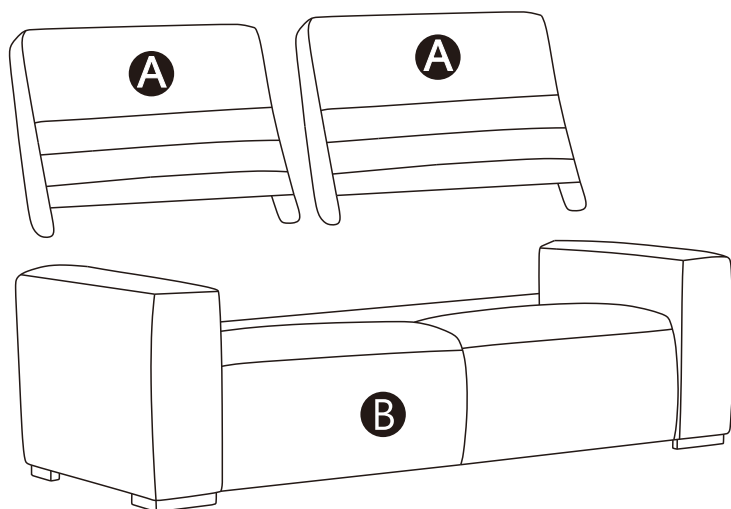

Power Sofa Assembly Manual KM.865

 CAUTION

THIS ASSEMBLY MANUAL CONTAINS IMPORTANT SAFTY INFORMATION.
PLEASE READ AND KEEP FOR FUTURE REDERENCE.

COMPONENTS

A Sofa Back
2X

B Sofa Base
1X

WARNING

Find a yellow protector at the bottom, then remove it before using.