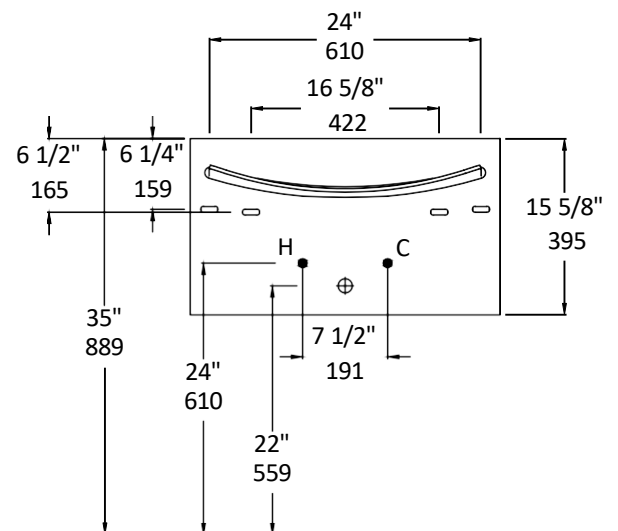

Specifications:

Installation:	Wall-mount
Exterior Dimensions:	27 3/8" w x 21 3/8" d x 15 5/8" h
Material:	Porcelain and clear glass
Weight:	62 lbs
Overflow:	No
Finishes:	001 - White
Faucet Holes:	00 - no hole 01 - one hole
Faucet Hole Size:	Ø 1 3/8"
Drain Hole Size:	Ø 1 3/4"

Codes + Standards:

- Meets and exceeds applicable national codes and standards

compliant when installed to specific requirements of this regulation

LACAVA reserves the right to revise any dimension or information on this sheet without notice. Dimensions are nominal and may vary within an industry accepted tolerance of 1/4". Drawings provided herein are meant to give the user an idea of the product and are not made to scale.