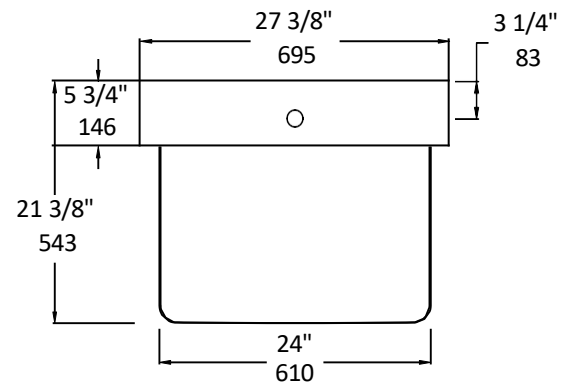

Specifications:

Installation:	Wall-mount
Exterior Dimensions:	27 3/8" w x 21 3/8" d x 15 5/8" h
Material:	Porcelain and clear glass
Weight:	62 lbs
Overflow:	No
Finishes:	001 - White
Faucet Holes:	00 - no hole 01 - one hole
Faucet Hole Size:	Ø 1 3/8"
Drain Hole Size:	Ø 1 3/4"

Codes + Standards:

- Meets and exceeds applicable national codes and standards

compliant when installed to specific requirements of this regulation

LACAVA reserves the right to revise any dimension or information on this sheet without notice. Dimensions are nominal and may vary within an industry accepted tolerance of 1/4". Drawings provided herein are meant to give the user an idea of the product and are not made to scale.