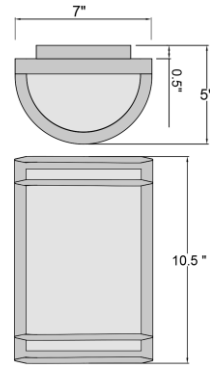

| | |
|------------------|-----------------------------|
| FIXTURE** | BACKPLATE / CANOPY** |
| Length: | Length 4.75" |
| Width: 7" | Width: 4.75" |
| Diameter | Diameter: |
| Height: 10.5" | Height: 0.5" |
| Extension: 5" | |
| Overall Height: | |

TECHNICAL SPECIFICATIONS

SPECIFICATIONS

Frame Material: Aluminum
Diffuser Material: Glass
Lamping Type: E-26 (Replaceable LED Jbox: Standard
Lamping Base: E-26 Lamp Wattage: 10 W
Lamp Quantity: 1 Total Wattage: 10 W
Voltage: 120v Lamps Included: Yes

Custom Finish 5 Piece Minimum Order Quantity

Project Name: _____
Location: _____
Type: _____
Quantity: _____
Notes: _____

LINE DRAWING

IES FILE

In addition to Access Lighting's purchase and warranty terms and conditions, by signing below or placing an order, you agree that you are authorized to bind the entity placing any order and acknowledge the following: All of sizes and measurements are approximate and all images are for illustrative purposes only. In the event of an inconsistency, the "Product Measurements" section controls. There also may be slight differences in the colors and designs compared to the displayed and printed images.